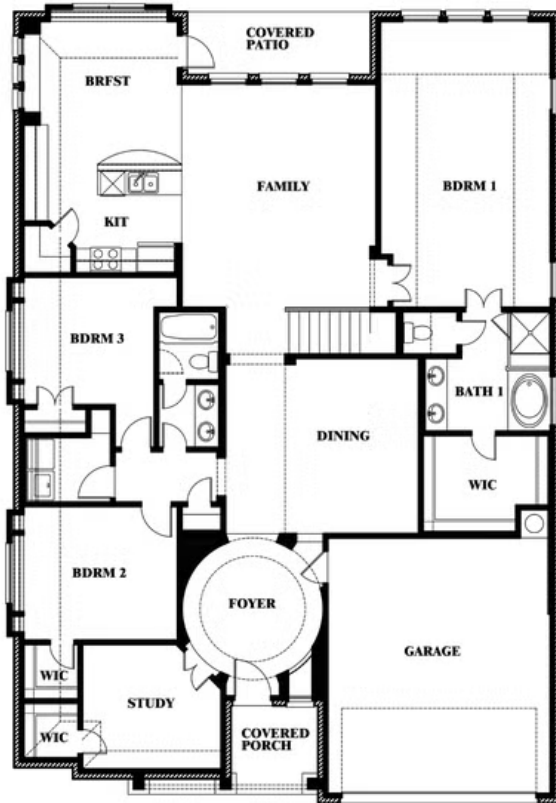

Carolina III

WIND RIDGE

5014 RIDGEVIEW LANE, MIDLOTHIAN, TX 76065

Carolina III

This brochure is for general informational purposes and is to be used as a guide only. Changes may be made during the development process and floorplans, dimensions, fixtures, fittings, finishes and specifications are subject to change without notice. Window placement, balcony configuration, wardrobe sizes and living areas may vary slightly within each plan type. EQUAL HOUSING OPPORTUNITY

Document generated Nov 21, 2024. Prices, plans, square footage, features and materials are subject to change at any time without notice and vary among communities. Listed prices are for informational purposes only, are not binding, and do not create any contractual obligation(s). The price of any home is dependent on numerous factors, all of which are unique to a specific home, and is not guaranteed until specified in a binding contract. Pricing of elevations and additional optional beds/baths vary per plan. Some plans require a premium homesite. Please ask the Community Manager for details. Renderings of homes are artist concepts and may not reflect exact colors and materials.