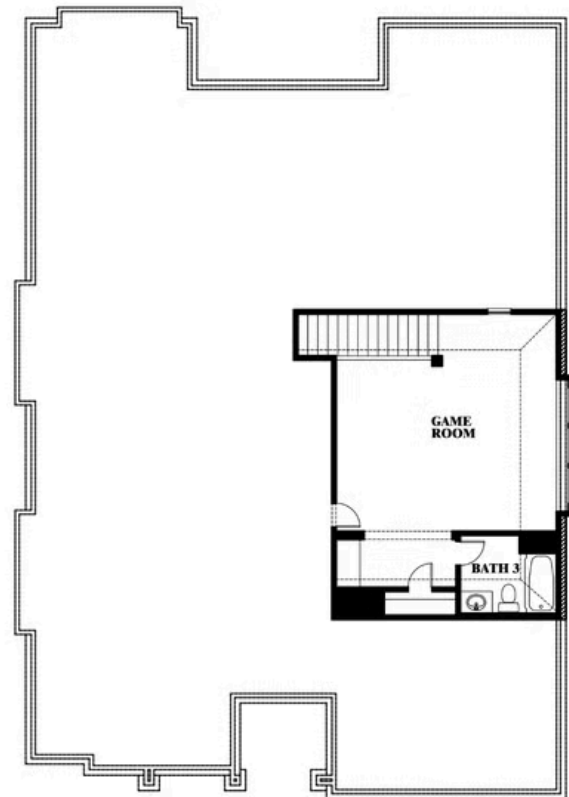

Carolina II Side Entry

HOMES FROM
\$505,990

CLASSIC SERIES

WIND RIDGE

5014 RIDGEVIEW LANE, MIDLOTHIAN, TX 76065

2,777
SQUARE FEET

3
BEDROOMS

3.0
BATHROOMS

Carolina II Side Entry

WIND RIDGE

5014 RIDGEVIEW LANE, MIDLOTHIAN, TX 76065

Carolina II Side Entry

This brochure is for general informational purposes and is to be used as a guide only. Changes may be made during the development process and floorplans, dimensions, fixtures, fittings, finishes and specifications are subject to change without notice. Window placement, balcony configuration, wardrobe sizes and living areas may vary slightly within each plan type. EQUAL HOUSING OPPORTUNITY