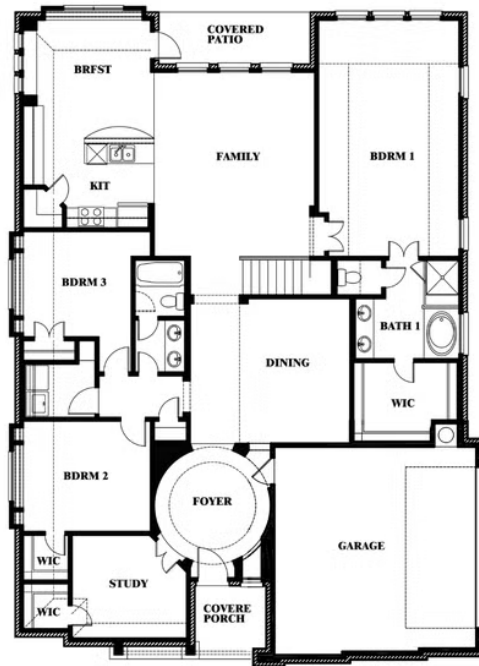

Carolina II Side Entry

WIND RIDGE

5014 RIDGEVIEW LANE, MIDLOTHIAN, TX 76065

Carolina II Side Entry