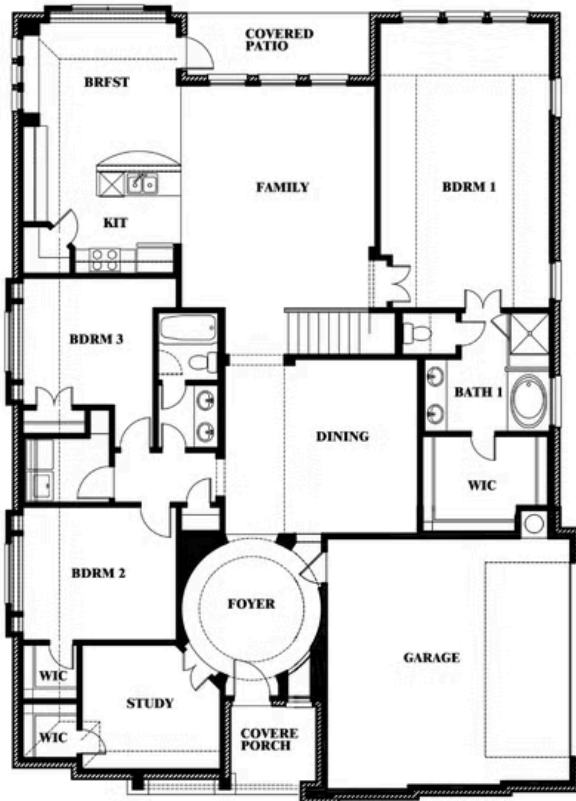

Carolina II Side Entry

HOMES FROM
\$505,990

CLASSIC SERIES

WIND RIDGE

5014 RIDGEVIEW LANE, MIDLOTHIAN, TX 76065

2,777
SQUARE FEET

3
BEDROOMS

3.0
BATHROOMS

Carolina II Side Entry

WIND RIDGE

5014 RIDGEVIEW LANE, MIDLOTHIAN, TX 76065

Carolina II Side Entry

This brochure is for general informational purposes and is to be used as a guide only. Changes may be made during the development process and floorplans, dimensions, fixtures, fittings, finishes and specifications are subject to change without notice. Window placement, balcony configuration, wardrobe sizes and living areas may vary slightly within each plan type. EQUAL HOUSING OPPORTUNITY