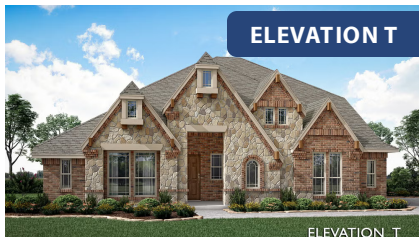

Carolina II Side Entry

HOMES FROM
\$505,990

CLASSIC SERIES

WIND RIDGE

5014 RIDGEVIEW LANE, MIDLOTHIAN, TX 76065

2,777
SQUARE FEET

3
BEDROOMS

3.0
BATHROOMS

2
CAR GARAGE

ELEVATION R

ELEVATION S

ELEVATION S

ELEVATION T

ELEVATION T

Carolina II Side Entry

WIND RIDGE

5014 RIDGEVIEW LANE, MIDLOTHIAN, TX 76065

Carolina II Side Entry

This brochure is for general informational purposes and is to be used as a guide only. Changes may be made during the development process and floorplans, dimensions, fixtures, fittings, finishes and specifications are subject to change without notice. Window placement, balcony configuration, wardrobe sizes and living areas may vary slightly within each plan type. EQUAL HOUSING OPPORTUNITY