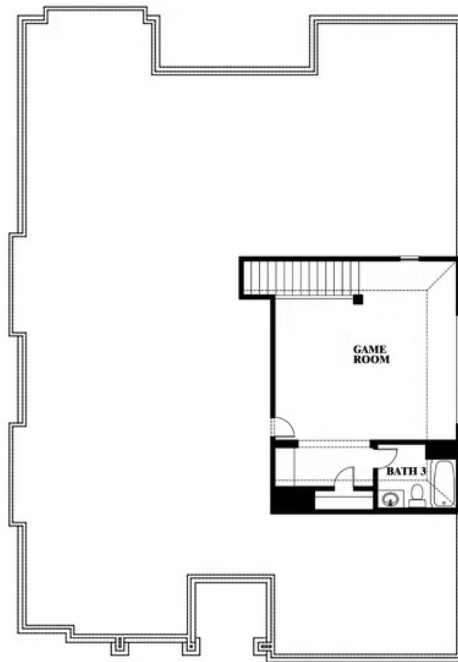

ELEVATION T

Carolina II Side Entry

WIND RIDGE

5014 RIDGEVIEW LANE, MIDLOTHIAN, TX 76065

Carolina II Side Entry