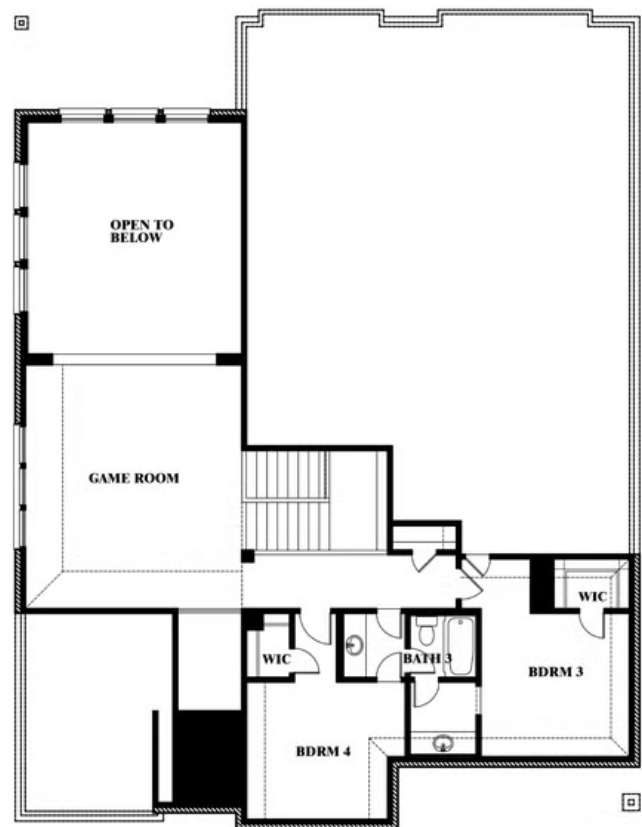

Bellflower

HOMES FROM
\$559,990

CLASSIC SERIES

WIND RIDGE

5014 RIDGEVIEW LANE, MIDLOTHIAN, TX 76065

3,527
SQUARE FEET

4
BEDROOMS

3.5
BATHROOMS

2
CAR GARAGE

ELEVATION D

ELEVATION AS

ELEVATION AS

ELEVATION C

ELEVATION C

Bellflower

WIND RIDGE

5014 RIDGEVIEW LANE, MIDLOTHIAN, TX 76065

Bellflower

This brochure is for general informational purposes and is to be used as a guide only. Changes may be made during the development process and floorplans, dimensions, fixtures, fittings, finishes and specifications are subject to change without notice. Window placement, balcony configuration, wardrobe sizes and living areas may vary slightly within each plan type. EQUAL HOUSING OPPORTUNITY