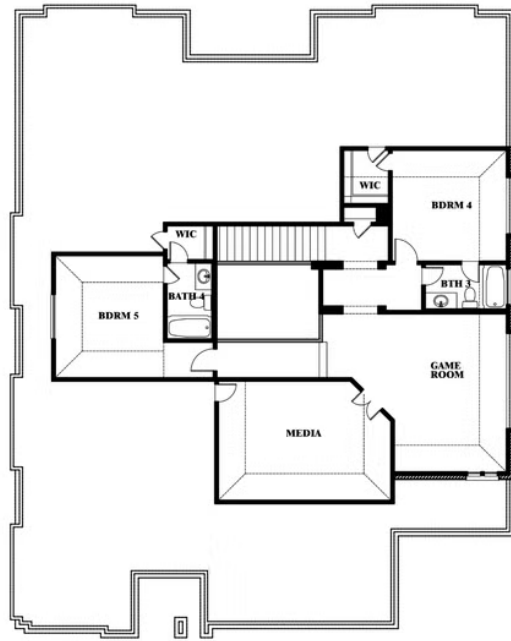

ELEVATION C

Primrose FE VI

VILLAGES OF WALNUT GROVE
TERRAIN ROAD, MIDLOTHIAN, TX 76065

Primrose FE VI