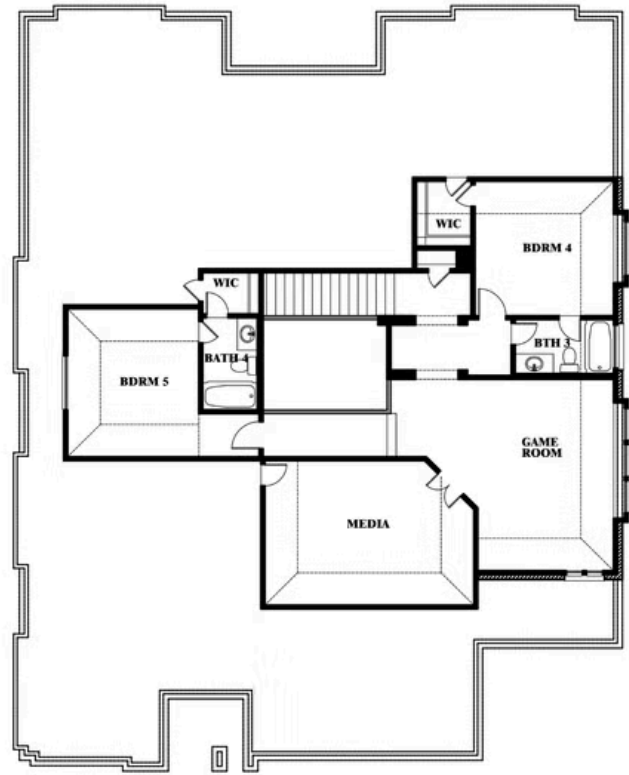

Primrose FE VI

HOMES FROM
\$639,990

CLASSIC SERIES

VILLAGES OF WALNUT GROVE

TERRAIN ROAD, MIDLOTHIAN, TX 76065

4,065
SQUARE FEET

5
BEDROOMS

4.5
BATHROOMS

3
CAR GARAGE

Primrose FE VI

VILLAGES OF WALNUT GROVE
TERRAIN ROAD, MIDLOTHIAN, TX 76065

Primrose FE VI

This brochure is for general informational purposes and is to be used as a guide only. Changes may be made during the development process and floorplans, dimensions, fixtures, fittings, finishes and specifications are subject to change without notice. Window placement, balcony configuration, wardrobe sizes and living areas may vary slightly within each plan type. EQUAL HOUSING OPPORTUNITY