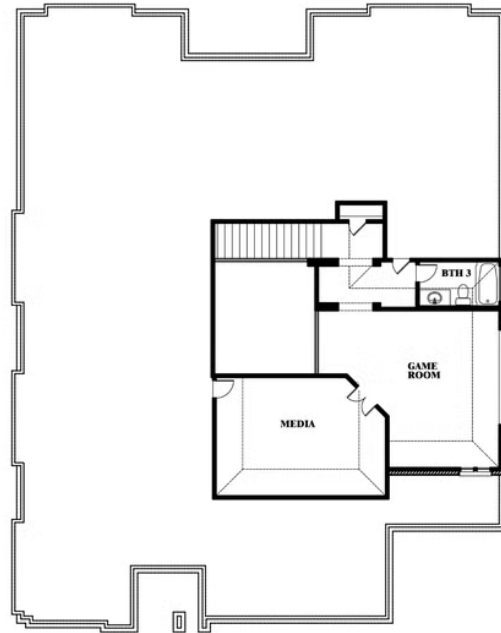

Primrose FE III

VILLAGES OF WALNUT GROVE
TERRAIN ROAD, MIDLOTHIAN, TX 76065

Primrose FE III