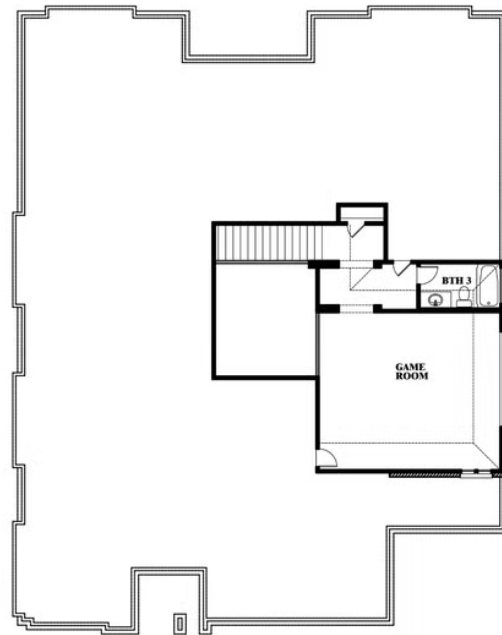

Primrose FE II

VILLAGES OF WALNUT GROVE
TERRAIN ROAD, MIDLOTHIAN, TX 76065

Primrose FE II