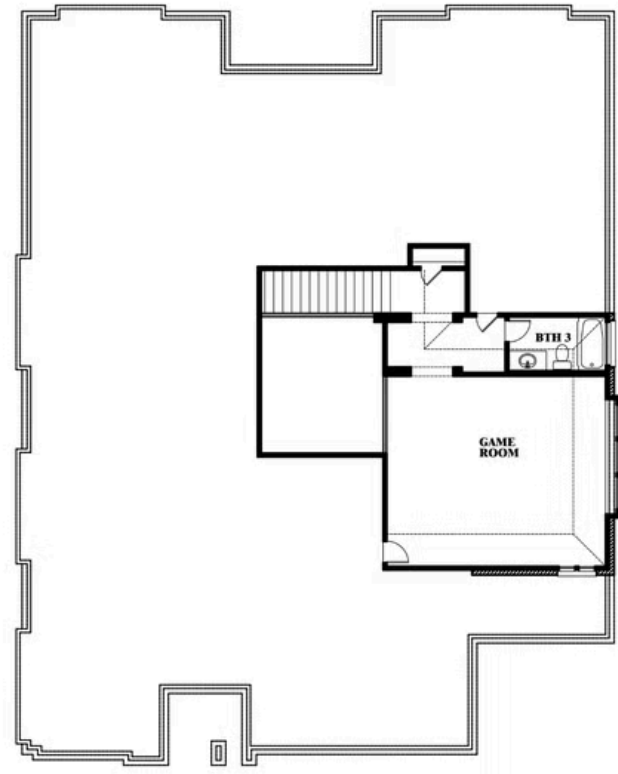

Primrose FE II

VILLAGES OF WALNUT GROVE
1205 TERRAIN ROAD, MIDLOTHIAN, TX 76065

Primrose FE II

This brochure is for general informational purposes and is to be used as a guide only. Changes may be made during the development process and floorplans, dimensions, fixtures, fittings, finishes and specifications are subject to change without notice. Window placement, balcony configuration, wardrobe sizes and living areas may vary slightly within each plan type. EQUAL HOUSING OPPORTUNITY