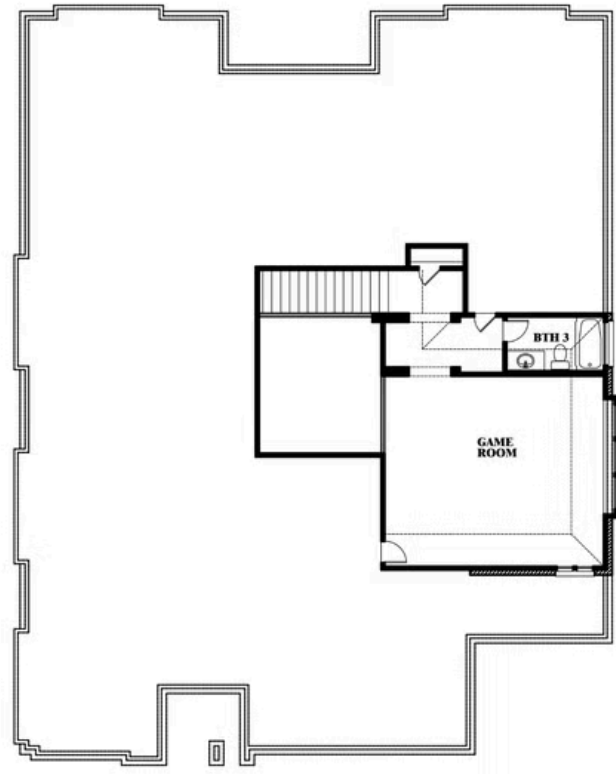

Primrose FE II

VILLAGES OF WALNUT GROVE

1205 TERRAIN ROAD, MIDLOTHIAN, TX 76065

Primrose FE II

This brochure is for general informational purposes and is to be used as a guide only. Changes may be made during the development process and floorplans, dimensions, fixtures, fittings, finishes and specifications are subject to change without notice. Window placement, balcony configuration, wardrobe sizes and living areas may vary slightly within each plan type. EQUAL HOUSING OPPORTUNITY