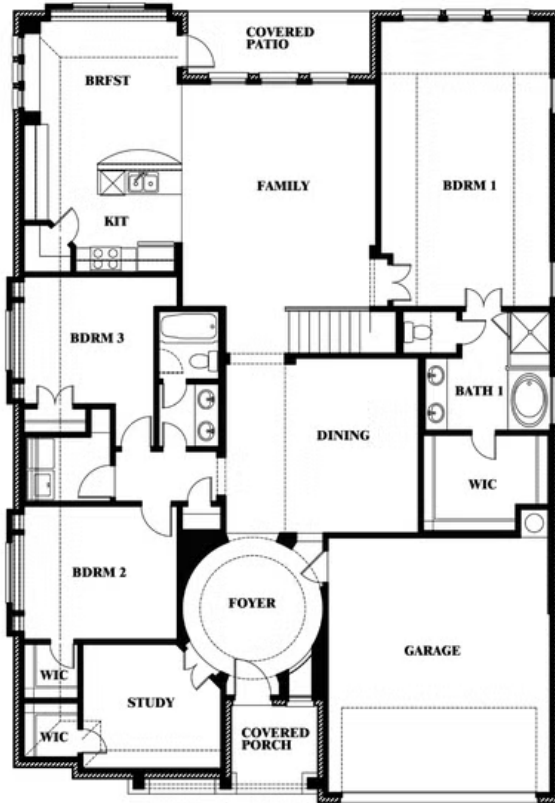

Carolina IV

HOMES FROM
\$538,990

CLASSIC SERIES

VILLAGES OF WALNUT GROVE

TERRAIN ROAD, MIDLOTHIAN, TX 76065

3,280
SQUARE FEET

4
BEDROOMS

3.0
BATHROOMS

2
CAR GARAGE

ELEVATION D

Carolina IV

VILLAGES OF WALNUT GROVE
TERRAIN ROAD, MIDLOTHIAN, TX 76065

Carolina IV

This brochure is for general informational purposes and is to be used as a guide only. Changes may be made during the development process and floorplans, dimensions, fixtures, fittings, finishes and specifications are subject to change without notice. Window placement, balcony configuration, wardrobe sizes and living areas may vary slightly within each plan type. EQUAL HOUSING OPPORTUNITY