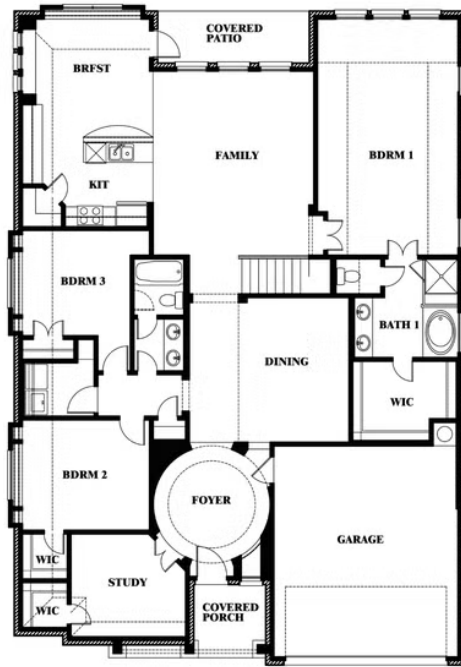

Carolina IV

VILLAGES OF WALNUT GROVE
TERRAIN ROAD, MIDLOTHIAN, TX 76065

Carolina IV