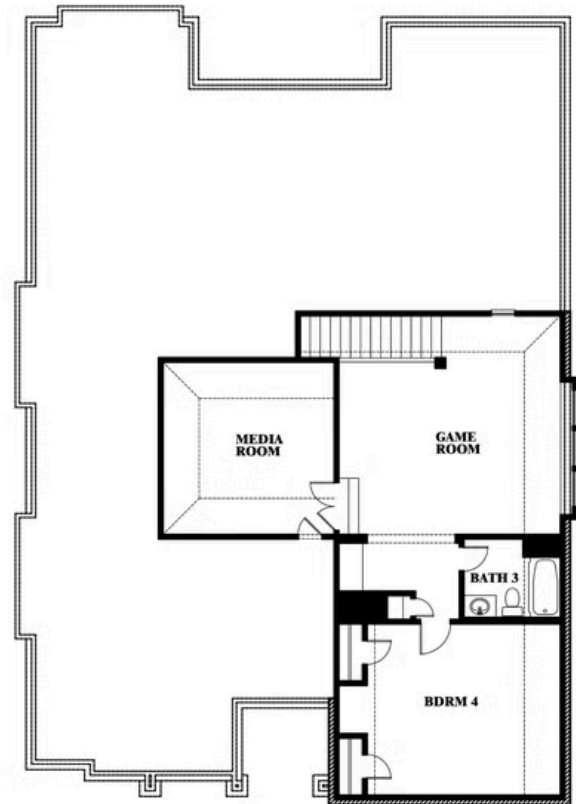

2
CAR GARAGE

ELEVATION D

ELEVATION A

ELEVATION A

ELEVATION AS

ELEVATION AS

ELEVATION C

ELEVATION C

ELEVATION E

ELEVATION E

ELEVATION F

ELEVATION F

Carolina IV

VILLAGES OF WALNUT GROVE

1205 TERRAIN ROAD, MIDLOTHIAN, TX 76065

Carolina IV

This brochure is for general informational purposes and is to be used as a guide only. Changes may be made during the development process and floorplans, dimensions, fixtures, fittings, finishes and specifications are subject to change without notice. Window placement, balcony configuration, wardrobe sizes and living areas may vary slightly within each plan type. EQUAL HOUSING OPPORTUNITY