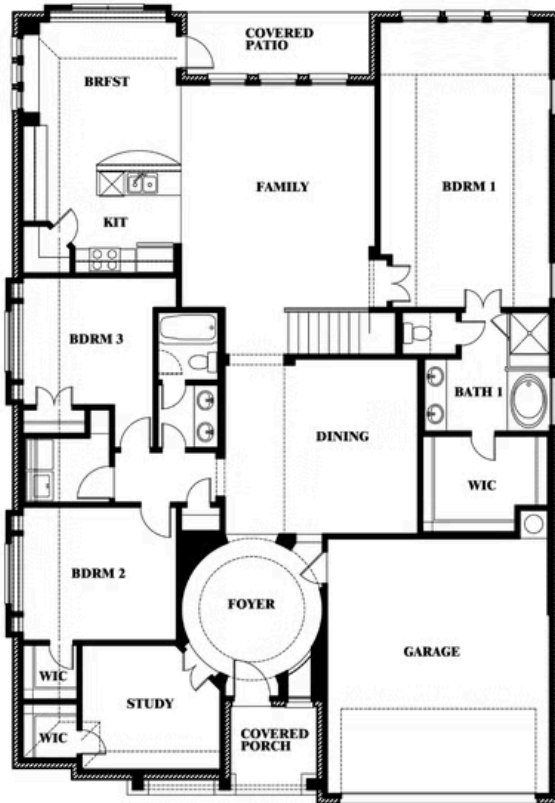

2
CAR GARAGE

ELEVATION D

ELEVATION A

ELEVATION A

ELEVATION AS

ELEVATION AS

ELEVATION C

ELEVATION C

ELEVATION E

ELEVATION E

ELEVATION F

ELEVATION F

Carolina IV

VILLAGES OF WALNUT GROVE

1205 TERRAIN ROAD, MIDLOTHIAN, TX 76065

Carolina IV

This brochure is for general informational purposes and is to be used as a guide only. Changes may be made during the development process and floorplans, dimensions, fixtures, fittings, finishes and specifications are subject to change without notice. Window placement, balcony configuration, wardrobe sizes and living areas may vary slightly within each plan type. EQUAL HOUSING OPPORTUNITY