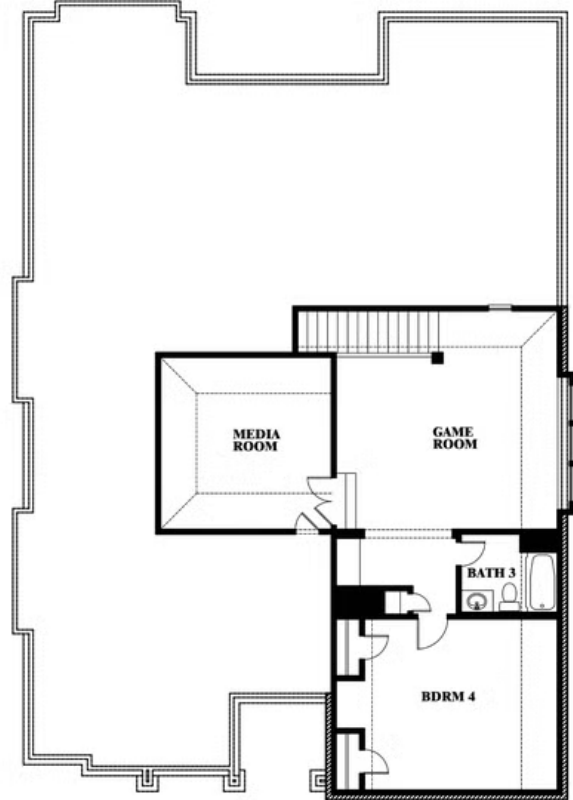

Carolina IV

HOMES FROM
\$538,990

CLASSIC SERIES

VILLAGES OF WALNUT GROVE

TERRAIN ROAD, MIDLOTHIAN, TX 76065

3,280
SQUARE FEET

4
BEDROOMS

3.0
BATHROOMS

2
CAR GARAGE

ELEVATION D

Carolina IV

VILLAGES OF WALNUT GROVE
TERRAIN ROAD, MIDLOTHIAN, TX 76065

Carolina IV

This brochure is for general informational purposes and is to be used as a guide only. Changes may be made during the development process and floorplans, dimensions, fixtures, fittings, finishes and specifications are subject to change without notice. Window placement, balcony configuration, wardrobe sizes and living areas may vary slightly within each plan type. EQUAL HOUSING OPPORTUNITY