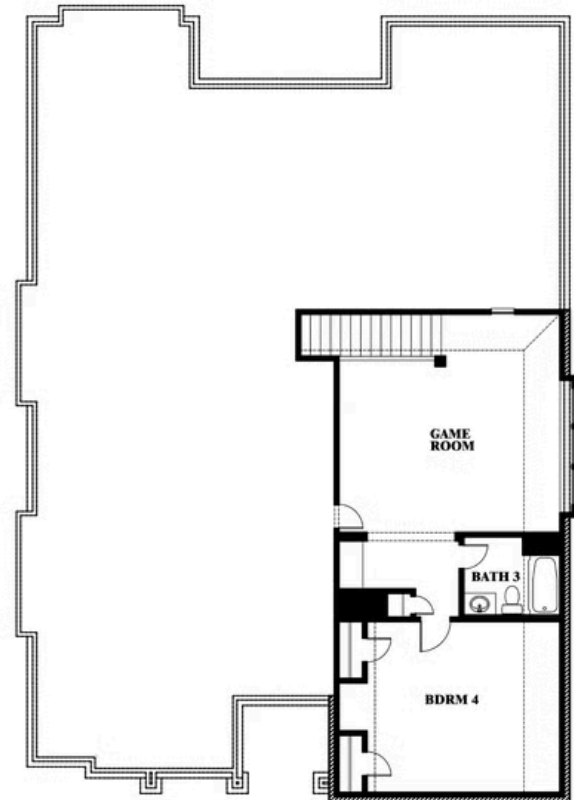

Carolina III

VILLAGES OF WALNUT GROVE

1205 TERRAIN ROAD, MIDLOTHIAN, TX 76065

Carolina III

This brochure is for general informational purposes and is to be used as a guide only. Changes may be made during the development process and floorplans, dimensions, fixtures, fittings, finishes and specifications are subject to change without notice. Window placement, balcony configuration, wardrobe sizes and living areas may vary slightly within each plan type. EQUAL HOUSING OPPORTUNITY