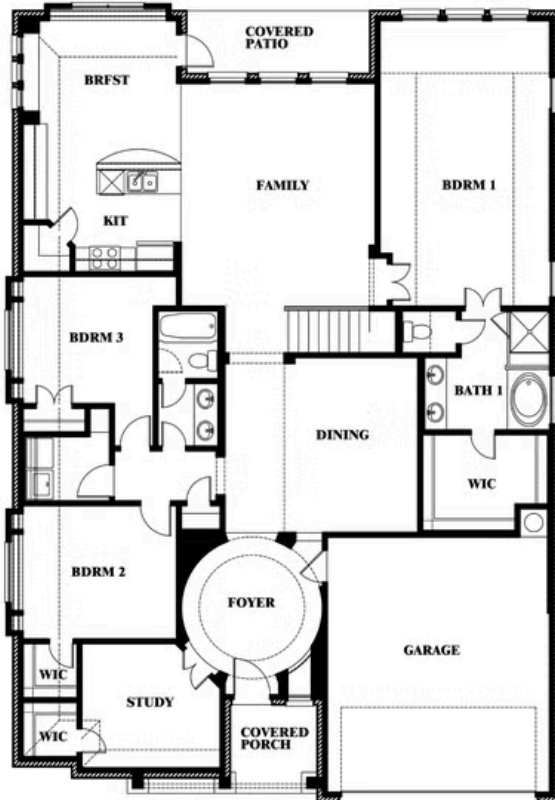

Carolina III

VILLAGES OF WALNUT GROVE

1205 TERRAIN ROAD, MIDLOTHIAN, TX 76065

Carolina III

This brochure is for general informational purposes and is to be used as a guide only. Changes may be made during the development process and floorplans, dimensions, fixtures, fittings, finishes and specifications are subject to change without notice. Window placement, balcony configuration, wardrobe sizes and living areas may vary slightly within each plan type. EQUAL HOUSING OPPORTUNITY