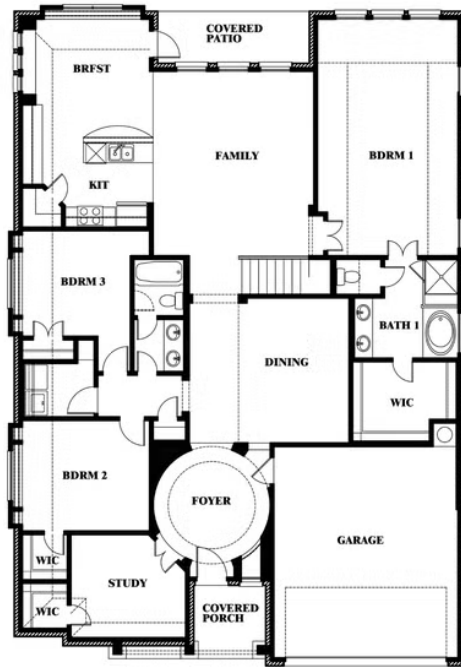

Carolina II

VILLAGES OF WALNUT GROVE
TERRAIN ROAD, MIDLOTHIAN, TX 76065

Carolina II
with Media Room