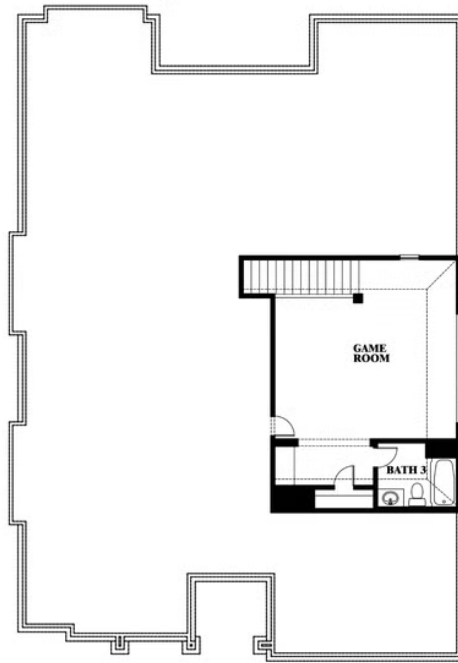

Carolina II

VILLAGES OF WALNUT GROVE
TERRAIN ROAD, MIDLOTHIAN, TX 76065

Carolina II