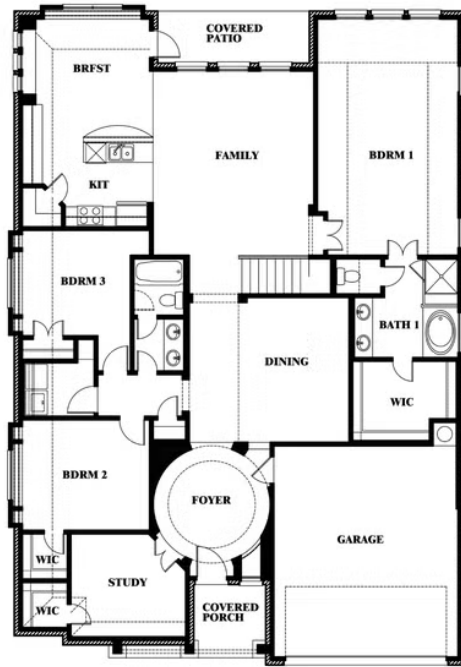

Carolina II

VILLAGES OF WALNUT GROVE
TERRAIN ROAD, MIDLOTHIAN, TX 76065

Carolina II