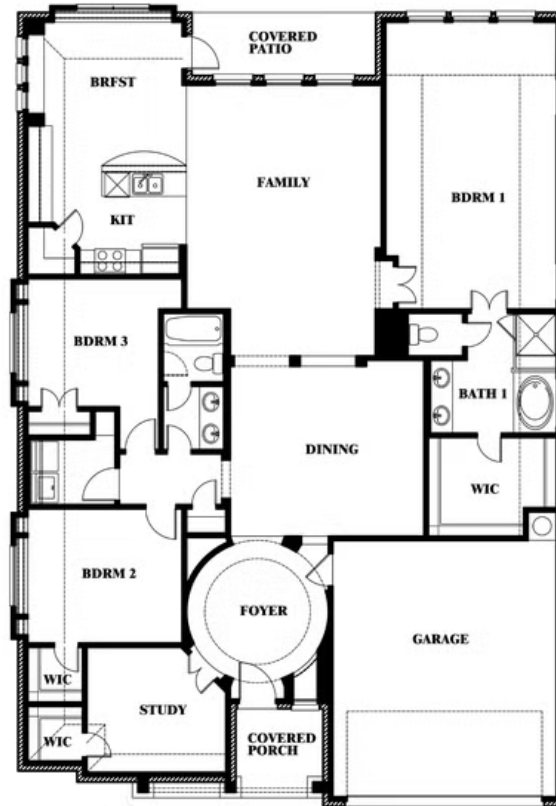

Carolina

VILLAGES OF WALNUT GROVE

TERRAIN ROAD, MIDLOTHIAN, TX 76065

Carolina

This brochure is for general informational purposes and is to be used as a guide only. Changes may be made during the development process and floorplans, dimensions, fixtures, fittings, finishes and specifications are subject to change without notice. Window placement, balcony configuration, wardrobe sizes and living areas may vary slightly within each plan type. EQUAL HOUSING OPPORTUNITY