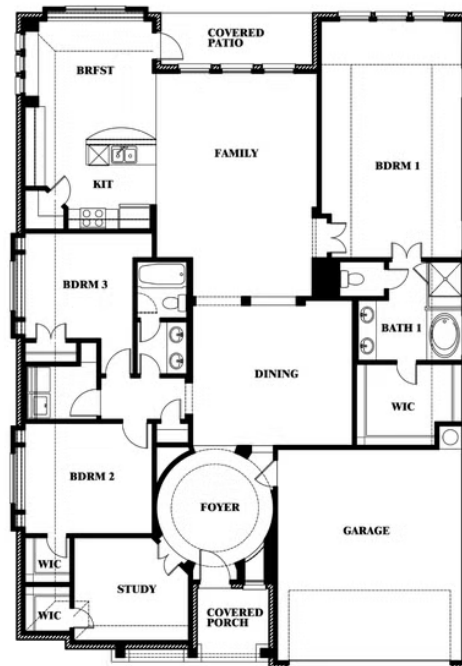

Carolina

VILLAGES OF WALNUT GROVE

TERRAIN ROAD, MIDLOTHIAN, TX 76065

Carolina