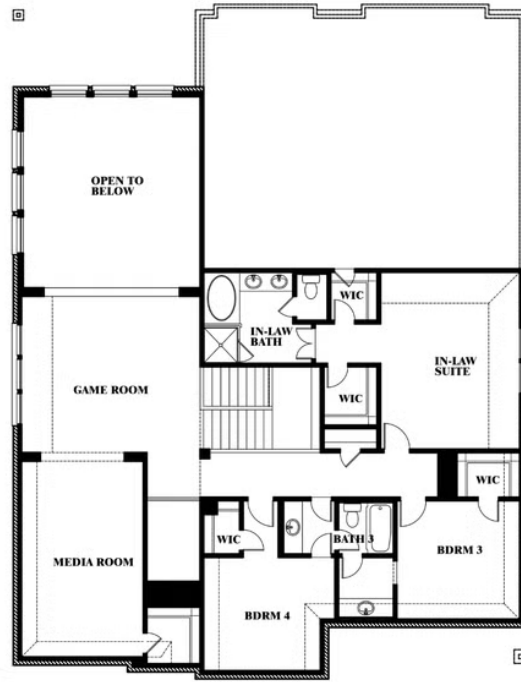

Bellflower IV

VILLAGES OF WALNUT GROVE
TERRAIN ROAD, MIDLOTHIAN, TX 76065

Bellflower IV