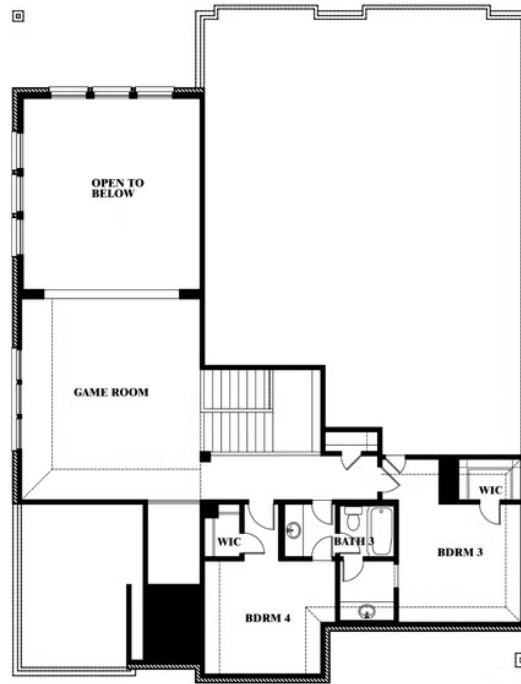

ELEVATION AS

ELEVATION AS

ELEVATION B

ELEVATION B

Bellflower

VILLAGES OF WALNUT GROVE
TERRAIN ROAD, MIDLOTHIAN, TX 76065

Bellflower