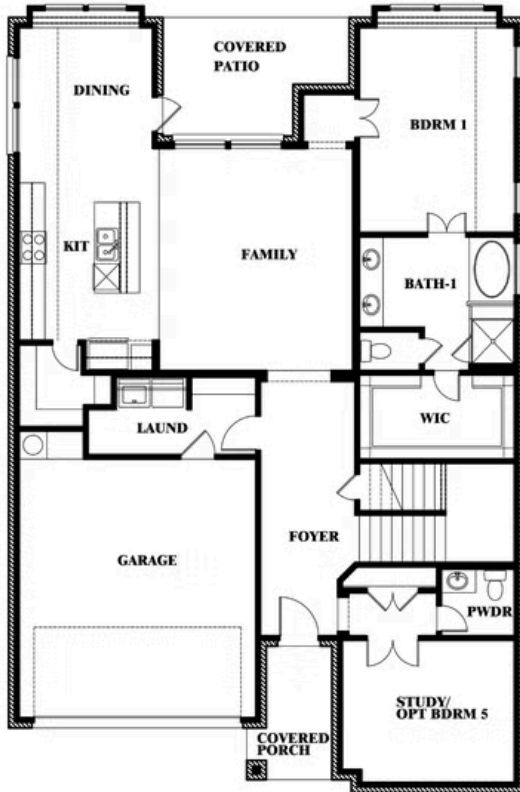

Violet II

VIOLET II FLOOR PLAN

THE GROVE

SELLING FROM VILLAGES OF WALNUT GROVE, MIDLOTHIAN, TX 76065

Violet II

This brochure is for general informational purposes and is to be used as a guide only. Changes may be made during the development process and floorplans, dimensions, fixtures, fittings, finishes and specifications are subject to change without notice. Window placement, balcony configuration, wardrobe sizes and living areas may vary slightly within each plan type. EQUAL HOUSING OPPORTUNITY

Violet II

THE GROVE

SELLING FROM VILLAGES OF WALNUT GROVE, MIDLOTHIAN, TX 76065

VIOLET II FLOOR PLAN WITH OPTIONAL BEDROOM AT STUDY

Violet II Opt. Bed 5 & Bath 4 at Study

This brochure is for general informational purposes and is to be used as a guide only. Changes may be made during the development process and floorplans, dimensions, fixtures, fittings, finishes and specifications are subject to change without notice. Window placement, balcony configuration, wardrobe sizes and living areas may vary slightly within each plan type. EQUAL HOUSING OPPORTUNITY