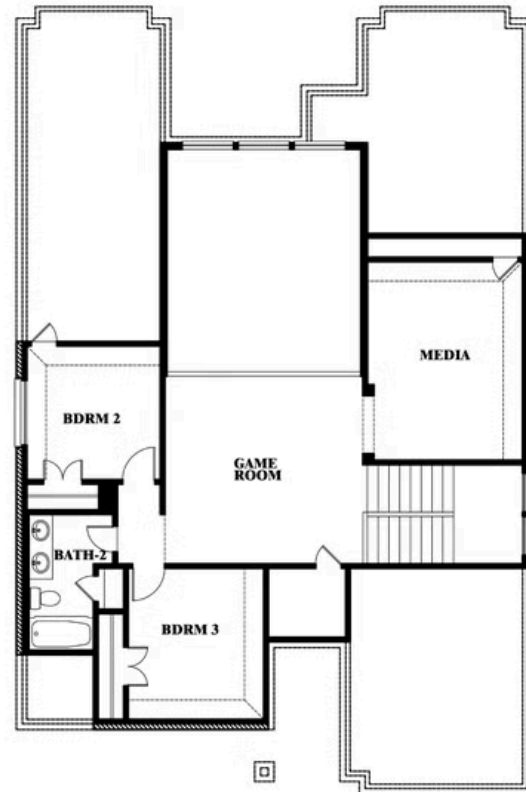

Violet II

VIOLET II FLOOR PLAN

THE GROVE

SELLING FROM VILLAGES OF WALNUT GROVE, MIDLOTHIAN, TX 76065

Violet II

This brochure is for general informational purposes and is to be used as a guide only. Changes may be made during the development process and floorplans, dimensions, fixtures, fittings, finishes and specifications are subject to change without notice. Window placement, balcony configuration, wardrobe sizes and living areas may vary slightly within each plan type. EQUAL HOUSING OPPORTUNITY

Violet II

THE GROVE

SELLING FROM VILLAGES OF WALNUT GROVE, MIDLOTHIAN, TX 76065

VIOLET II FLOOR PLAN WITH OPTIONAL BEDROOM AT STUDY

Violet II Opt. Bed 5 & Bath 4 at Study

This brochure is for general informational purposes and is to be used as a guide only. Changes may be made during the development process and floorplans, dimensions, fixtures, fittings, finishes and specifications are subject to change without notice. Window placement, balcony configuration, wardrobe sizes and living areas may vary slightly within each plan type. EQUAL HOUSING OPPORTUNITY