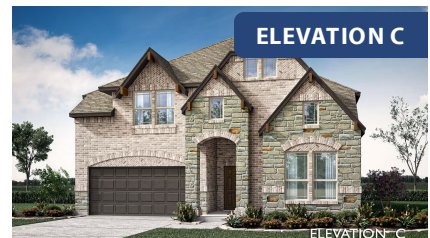

Violet

HOMES FROM
\$467,990

CLASSIC SERIES

THE GROVE

606 MESQUITE GROVE ROAD, MIDLOTHIAN, TX 76065

2,381
SQUARE FEET

3
BEDROOMS

2.5
BATHROOMS

2
CAR GARAGE

ELEVATION A

ELEVATION AS

ELEVATION AS

ELEVATION B

ELEVATION B

ELEVATION C

ELEVATION C

ELEVATION D

ELEVATION D

Violet

VIOLET FLOOR PLAN

THE GROVE

606 MESQUITE GROVE ROAD, MIDLOTHIAN, TX 76065

Violet

This brochure is for general informational purposes and is to be used as a guide only. Changes may be made during the development process and floorplans, dimensions, fixtures, fittings, finishes and specifications are subject to change without notice. Window placement, balcony configuration, wardrobe sizes and living areas may vary slightly within each plan type. EQUAL HOUSING OPPORTUNITY