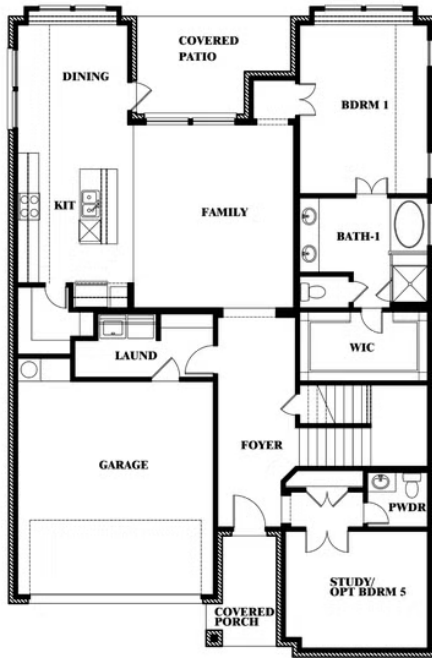

Violet

VIOLET FLOOR PLAN

THE GROVE

606 MESQUITE GROVE ROAD, MIDLOTHIAN, TX 76065

Violet