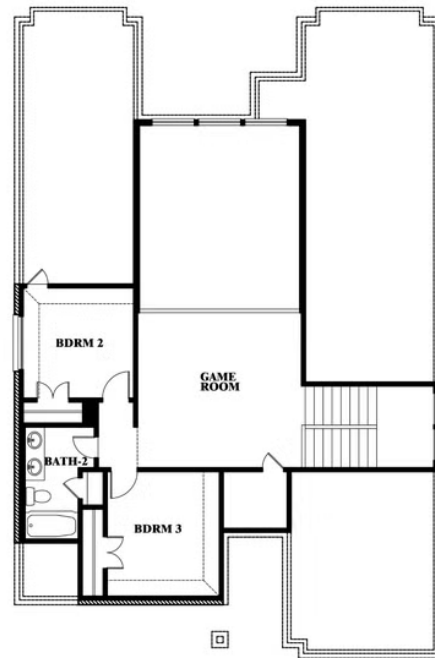

ELEVATION B

ELEVATION B

ELEVATION C

Violet

VIOLET FLOOR PLAN

THE GROVE

606 MESQUITE GROVE ROAD, MIDLOTHIAN, TX 76065

Violet