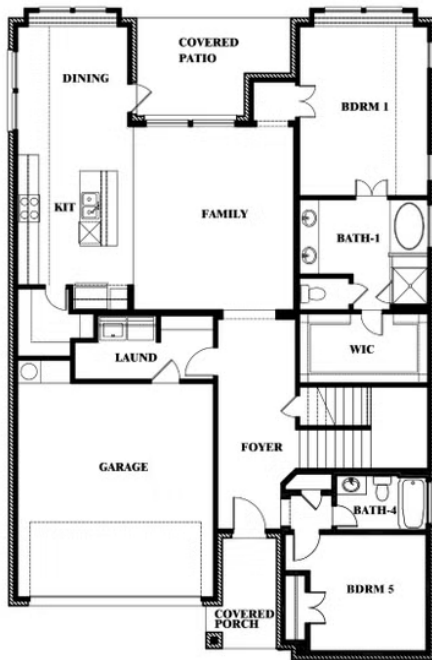

Violet

VIOLET FLOOR PLAN WITH OPTIONAL BEDROOM AT STUDY

THE GROVE

606 MESQUITE GROVE ROAD, MIDLOTHIAN, TX 76065

Violet
Opt. Bed 5 & Bath 4 at Study