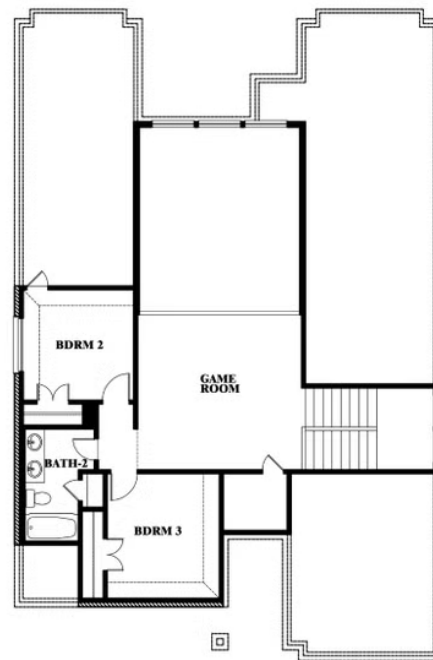

Violet

VIOLET FLOOR PLAN WITH OPTIONAL BEDROOM AT STUDY

THE GROVE

606 MESQUITE GROVE ROAD, MIDLOTHIAN, TX 76065

Violet
Opt. Bed 5 & Bath 4 at Study