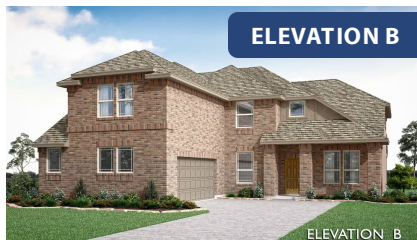

# Spring Cress

HOMES FROM  
**\$547,990**

CLASSIC SERIES

## THE GROVE

606 MESQUITE GROVE ROAD, MIDLOTHIAN, TX 76065

**3,519**  
SQUARE FEET

**4**  
BEDROOMS

**3.5**  
BATHROOMS

**2**  
CAR GARAGE

## THE GROVE

606 MESQUITE GROVE ROAD, MIDLOTHIAN, TX 76065