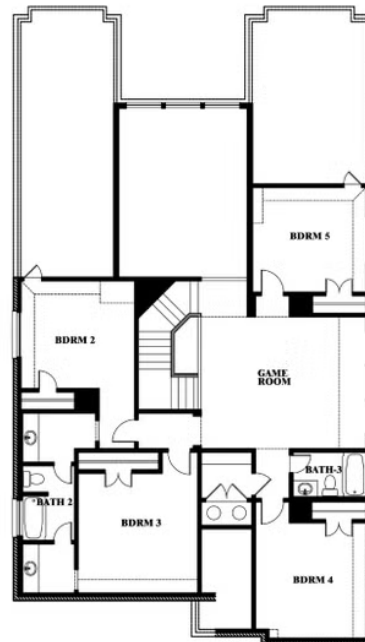

Rose III

THE GROVE

606 MESQUITE GROVE ROAD, MIDLOTHIAN, TX 76065

ROSE III FLOOR PLAN WITH OPTIONAL BED & BATH AT STUDY

Rose III
Opt. Bed & Bath at Study