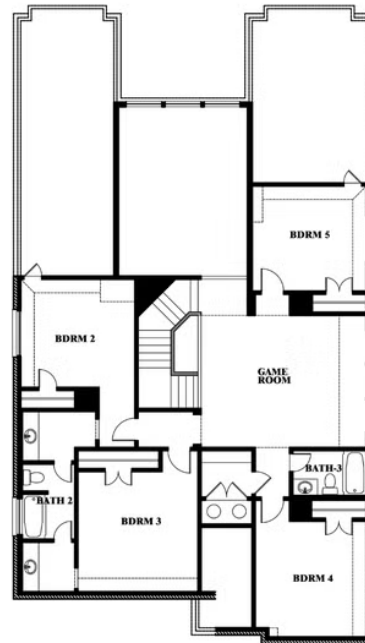

Rose III

ROSE III FLOOR PLAN

THE GROVE

606 MESQUITE GROVE ROAD, MIDLOTHIAN, TX 76065

Rose III