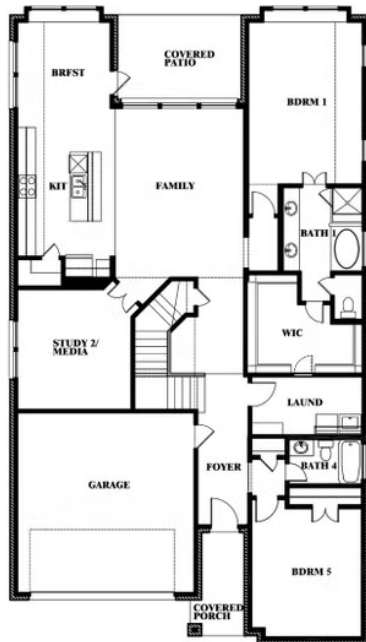

Rose III

THE GROVE

606 MESQUITE GROVE ROAD, MIDLOTHIAN, TX 76065

ROSE III FLOOR PLAN WITH OPTIONAL BED & BATH AT STUDY

Rose III
Opt. Bed & Bath at Study