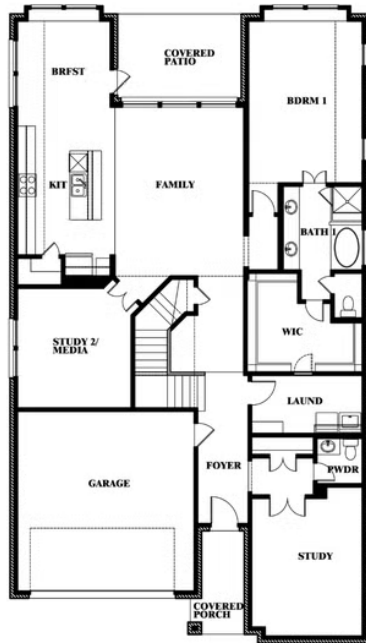

Rose III

ROSE III FLOOR PLAN

THE GROVE

606 MESQUITE GROVE ROAD, MIDLOTHIAN, TX 76065

Rose III