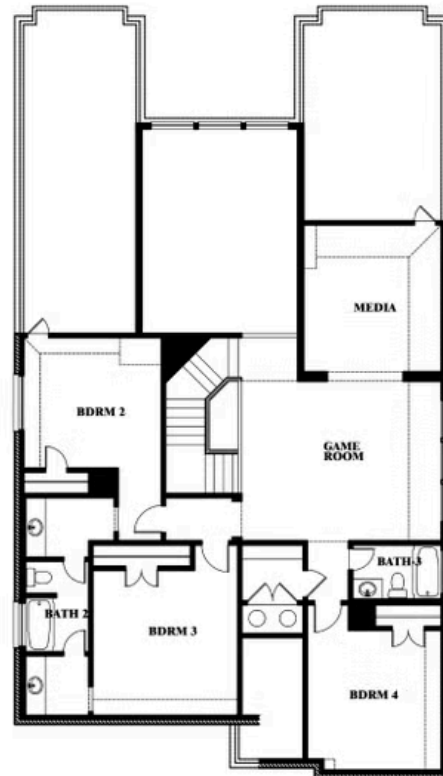

Rose II

HOMES FROM
\$539,990

CLASSIC SERIES

THE GROVE

SELLING FROM VILLAGES OF WALNUT GROVE, MIDLOTHIAN, TX 76065

3,557
SQUARE FEET

4
BEDROOMS

3.5
BATHROOMS

2
CAR GARAGE

Rose II

ROSE II FLOOR PLAN

THE GROVE

SELLING FROM VILLAGES OF WALNUT GROVE, MIDLOTHIAN, TX 76065

Rose II

This brochure is for general informational purposes and is to be used as a guide only. Changes may be made during the development process and floorplans, dimensions, fixtures, fittings, finishes and specifications are subject to change without notice. Window placement, balcony configuration, wardrobe sizes and living areas may vary slightly within each plan type. EQUAL HOUSING OPPORTUNITY

Rose II

THE GROVE

SELLING FROM VILLAGES OF WALNUT GROVE, MIDLOTHIAN, TX 76065

ROSE II FLOOR PLAN WITH OPTIONAL BED & BATH AT STUDY

Rose II Opt. Bed & Bath at Study

This brochure is for general informational purposes and is to be used as a guide only. Changes may be made during the development process and floorplans, dimensions, fixtures, fittings, finishes and specifications are subject to change without notice. Window placement, balcony configuration, wardrobe sizes and living areas may vary slightly within each plan type. EQUAL HOUSING OPPORTUNITY