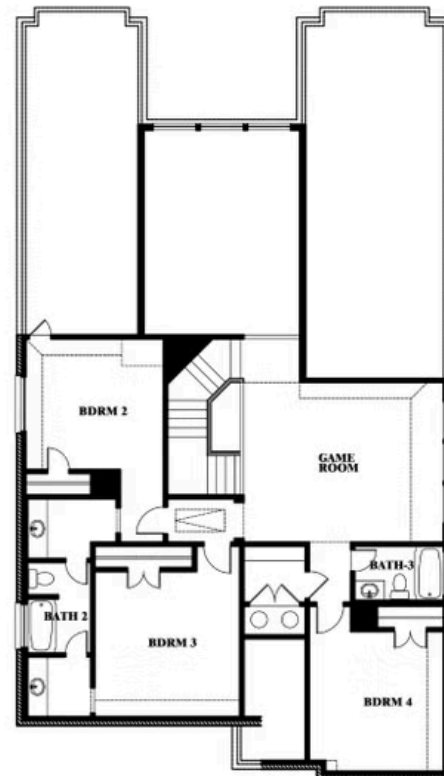

Rose

THE GROVE

SELLING FROM VILLAGES OF WALNUT GROVE, MIDLOTHIAN, TX 76065

ROSE FLOOR PLAN WITH OPTIONAL BED & BATH AT STUDY

Rose
Opt. Bed & Bath at Study

This brochure is for general informational purposes and is to be used as a guide only. Changes may be made during the development process and floorplans, dimensions, fixtures, fittings, finishes and specifications are subject to change without notice. Window placement, balcony configuration, wardrobe sizes and living areas may vary slightly within each plan type. EQUAL HOUSING OPPORTUNITY