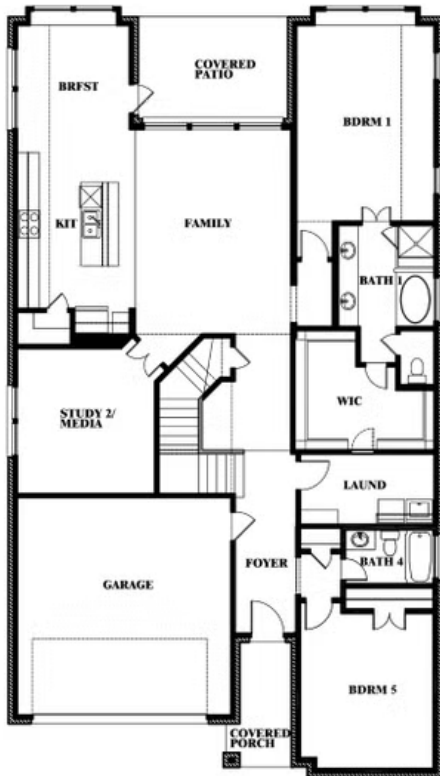

## THE GROVE

606 MESQUITE GROVE ROAD, MIDLOTHIAN, TX 76065

HOMES FROM

**\$528,990**

**3,359**  
SQUARE FEET

**4**  
BEDROOMS

**3.5**  
BATHROOMS

**2**  
CAR GARAGE

# Rose

**ROSE FLOOR PLAN**

# Rose

## THE GROVE

606 MESQUITE GROVE ROAD, MIDLOTHIAN, TX 76065

**ROSE FLOOR PLAN WITH OPTIONAL BED & BATH AT STUDY**

Rose  
Opt. Bed & Bath at Study

This brochure is for general informational purposes and is to be used as a guide only. Changes may be made during the development process and floorplans, dimensions, fixtures, fittings, finishes and specifications are subject to change without notice. Window placement, balcony configuration, wardrobe sizes and living areas may vary slightly within each plan type. EQUAL HOUSING OPPORTUNITY