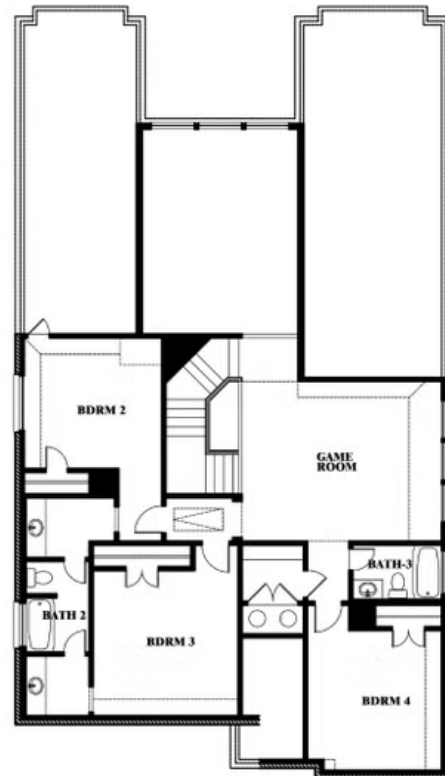

# Rose

**ROSE FLOOR PLAN**

## THE GROVE

606 MESQUITE GROVE ROAD, MIDLOTHIAN, TX 76065

**ROSE FLOOR PLAN WITH OPTIONAL BED & BATH AT STUDY**

Rose  
Opt. Bed & Bath at Study

This brochure is for general informational purposes and is to be used as a guide only. Changes may be made during the development process and floorplans, dimensions, fixtures, fittings, finishes and specifications are subject to change without notice. Window placement, balcony configuration, wardrobe sizes and living areas may vary slightly within each plan type. EQUAL HOUSING OPPORTUNITY