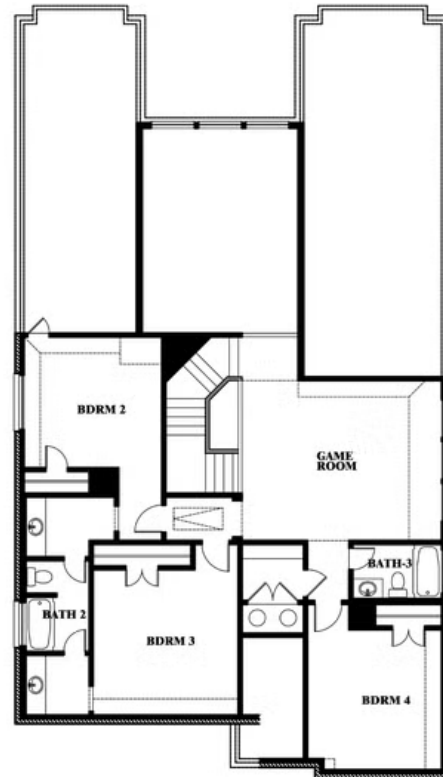

ELEVATION C

ELEVATION C

ELEVATION D

ELEVATION D

Rose

ROSE FLOOR PLAN

THE GROVE

606 MESQUITE GROVE ROAD, MIDLOTHIAN, TX 76065

Rose

This brochure is for general informational purposes and is to be used as a guide only. Changes may be made during the development process and floorplans, dimensions, fixtures, fittings, finishes and specifications are subject to change without notice. Window placement, balcony configuration, wardrobe sizes and living areas may vary slightly within each plan type. EQUAL HOUSING OPPORTUNITY