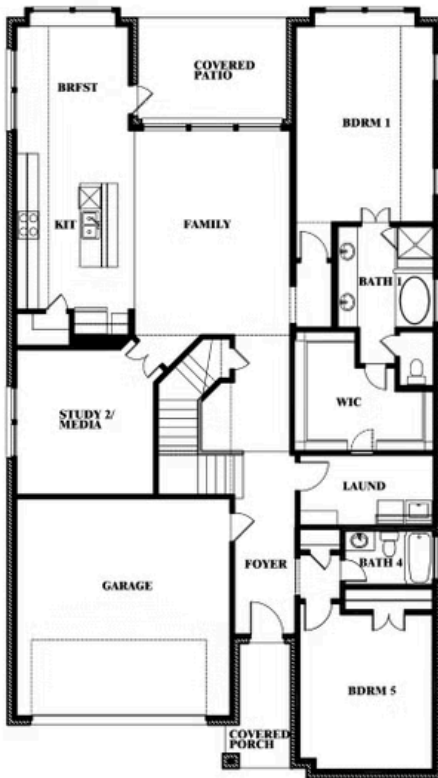

Rose

HOMES FROM
\$528,990

CLASSIC SERIES

THE GROVE

SELLING FROM VILLAGES OF WALNUT GROVE, MIDLOTHIAN, TX 76065

3,359
SQUARE FEET

4
BEDROOMS

3.5
BATHROOMS

2
CAR GARAGE

Rose

ROSE FLOOR PLAN

THE GROVE

SELLING FROM VILLAGES OF WALNUT GROVE, MIDLOTHIAN, TX 76065

Rose

This brochure is for general informational purposes and is to be used as a guide only. Changes may be made during the development process and floorplans, dimensions, fixtures, fittings, finishes and specifications are subject to change without notice. Window placement, balcony configuration, wardrobe sizes and living areas may vary slightly within each plan type. EQUAL HOUSING OPPORTUNITY

Rose

THE GROVE

SELLING FROM VILLAGES OF WALNUT GROVE, MIDLOTHIAN, TX 76065

ROSE FLOOR PLAN WITH OPTIONAL BED & BATH AT STUDY

Rose
Opt. Bed & Bath at Study

This brochure is for general informational purposes and is to be used as a guide only. Changes may be made during the development process and floorplans, dimensions, fixtures, fittings, finishes and specifications are subject to change without notice. Window placement, balcony configuration, wardrobe sizes and living areas may vary slightly within each plan type. EQUAL HOUSING OPPORTUNITY