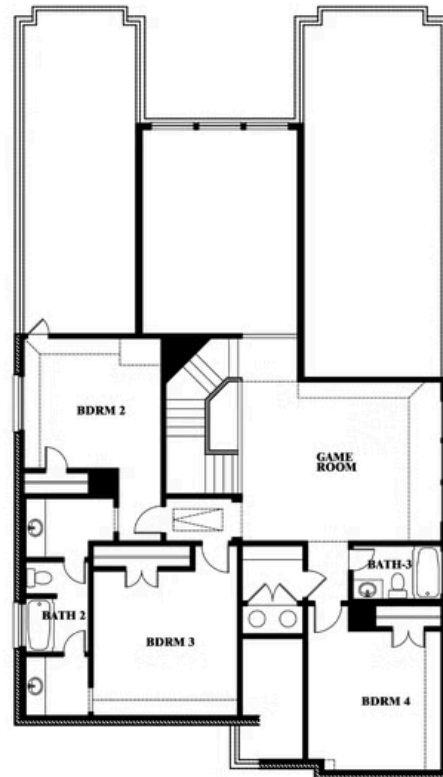

Rose

ROSE FLOOR PLAN

THE GROVE

SELLING FROM VILLAGES OF WALNUT GROVE, MIDLOTHIAN, TX 76065

Rose

This brochure is for general informational purposes and is to be used as a guide only. Changes may be made during the development process and floorplans, dimensions, fixtures, fittings, finishes and specifications are subject to change without notice. Window placement, balcony configuration, wardrobe sizes and living areas may vary slightly within each plan type. EQUAL HOUSING OPPORTUNITY