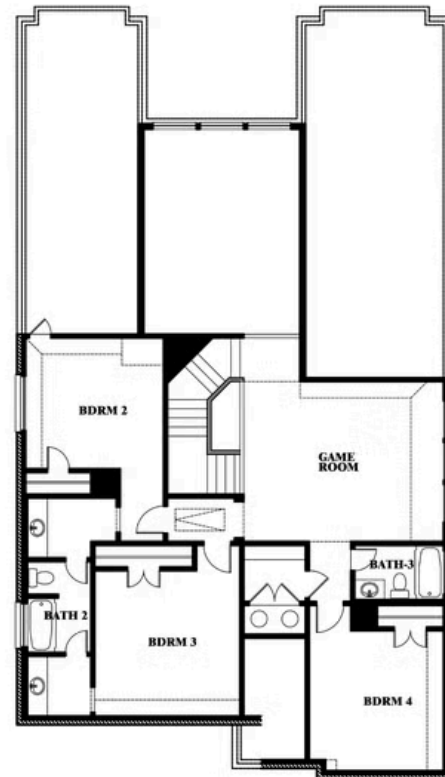

Rose

ROSE FLOOR PLAN

THE GROVE

SELLING FROM VILLAGES OF WALNUT GROVE, MIDLOTHIAN, TX 76065

Rose

This brochure is for general informational purposes and is to be used as a guide only. Changes may be made during the development process and floorplans, dimensions, fixtures, fittings, finishes and specifications are subject to change without notice. Window placement, balcony configuration, wardrobe sizes and living areas may vary slightly within each plan type. EQUAL HOUSING OPPORTUNITY