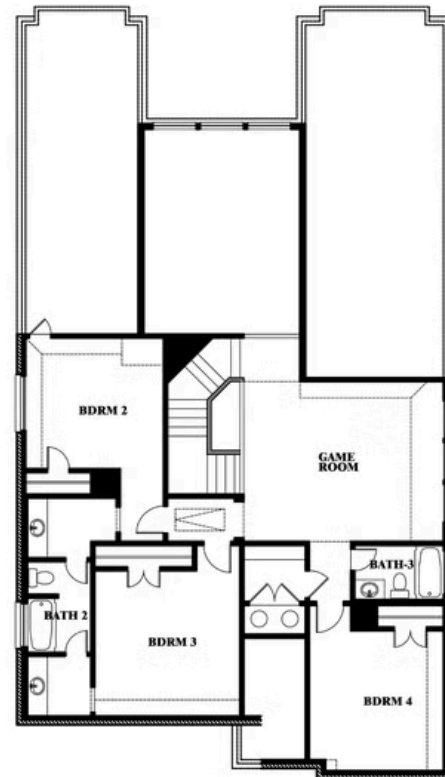

Rose

HOMES FROM
\$528,990

CLASSIC SERIES

THE GROVE

SELLING FROM VILLAGES OF WALNUT GROVE, MIDLOTHIAN, TX 76065

3,359
SQUARE FEET

4
BEDROOMS

3.5
BATHROOMS

2
CAR GARAGE

Rose

ROSE FLOOR PLAN

THE GROVE

SELLING FROM VILLAGES OF WALNUT GROVE, MIDLOTHIAN, TX 76065

Rose

This brochure is for general informational purposes and is to be used as a guide only. Changes may be made during the development process and floorplans, dimensions, fixtures, fittings, finishes and specifications are subject to change without notice. Window placement, balcony configuration, wardrobe sizes and living areas may vary slightly within each plan type. EQUAL HOUSING OPPORTUNITY

Rose

THE GROVE

SELLING FROM VILLAGES OF WALNUT GROVE, MIDLOTHIAN, TX 76065

ROSE FLOOR PLAN WITH OPTIONAL BED & BATH AT STUDY

Rose
Opt. Bed & Bath at Study

This brochure is for general informational purposes and is to be used as a guide only. Changes may be made during the development process and floorplans, dimensions, fixtures, fittings, finishes and specifications are subject to change without notice. Window placement, balcony configuration, wardrobe sizes and living areas may vary slightly within each plan type. EQUAL HOUSING OPPORTUNITY