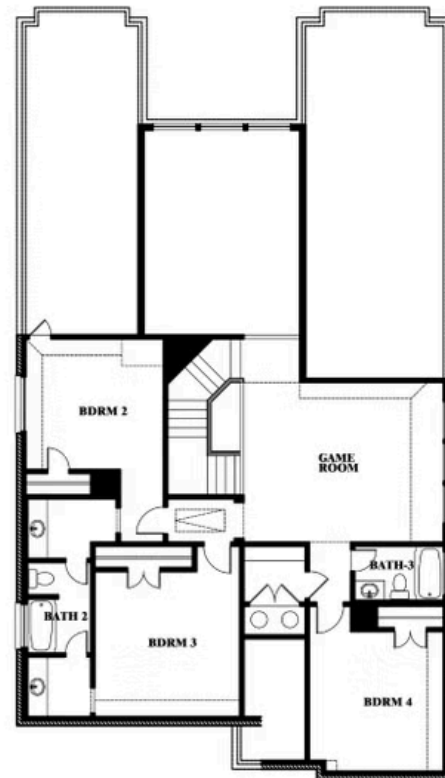

Rose

THE GROVE

SELLING FROM VILLAGES OF WALNUT GROVE, MIDLOTHIAN, TX 76065

ROSE FLOOR PLAN WITH OPTIONAL BED & BATH AT STUDY

Rose
Opt. Bed & Bath at Study

This brochure is for general informational purposes and is to be used as a guide only. Changes may be made during the development process and floorplans, dimensions, fixtures, fittings, finishes and specifications are subject to change without notice. Window placement, balcony configuration, wardrobe sizes and living areas may vary slightly within each plan type. EQUAL HOUSING OPPORTUNITY

Document generated Dec 27, 2024. Prices, plans, square footage, features and materials are subject to change at any time without notice and vary among communities. Listed prices are for informational purposes only, are not binding, and do not create any contractual obligation(s). The price of any home is dependent on numerous factors, all of which are unique to a specific home, and is not guaranteed until specified in a binding contract. Pricing of elevations and additional optional beds/baths vary per plan. Some plans require a premium homesite. Please ask the Community Manager for details. Renderings of homes are artist concepts and may not reflect exact colors and materials.