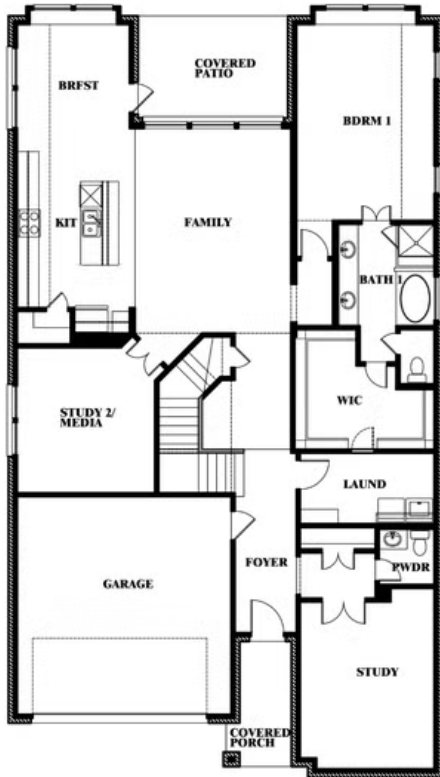

Rose

ROSE FLOOR PLAN

THE GROVE

606 MESQUITE GROVE ROAD, MIDLOTHIAN, TX 76065

Rose

This brochure is for general informational purposes and is to be used as a guide only. Changes may be made during the development process and floorplans, dimensions, fixtures, fittings, finishes and specifications are subject to change without notice. Window placement, balcony configuration, wardrobe sizes and living areas may vary slightly within each plan type. EQUAL HOUSING OPPORTUNITY