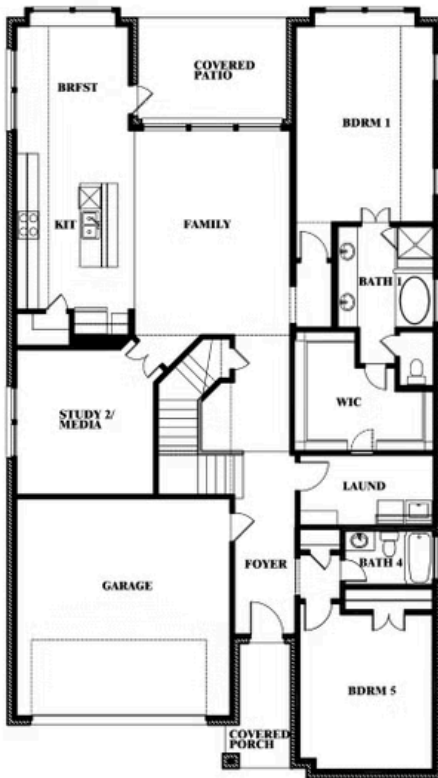

Rose

ROSE FLOOR PLAN

THE GROVE

SELLING FROM VILLAGES OF WALNUT GROVE, MIDLOTHIAN, TX 76065

Rose

This brochure is for general informational purposes and is to be used as a guide only. Changes may be made during the development process and floorplans, dimensions, fixtures, fittings, finishes and specifications are subject to change without notice. Window placement, balcony configuration, wardrobe sizes and living areas may vary slightly within each plan type. EQUAL HOUSING OPPORTUNITY

Rose

THE GROVE

SELLING FROM VILLAGES OF WALNUT GROVE, MIDLOTHIAN, TX 76065

ROSE FLOOR PLAN WITH OPTIONAL BED & BATH AT STUDY

Rose
Opt. Bed & Bath at Study

This brochure is for general informational purposes and is to be used as a guide only. Changes may be made during the development process and floorplans, dimensions, fixtures, fittings, finishes and specifications are subject to change without notice. Window placement, balcony configuration, wardrobe sizes and living areas may vary slightly within each plan type. EQUAL HOUSING OPPORTUNITY