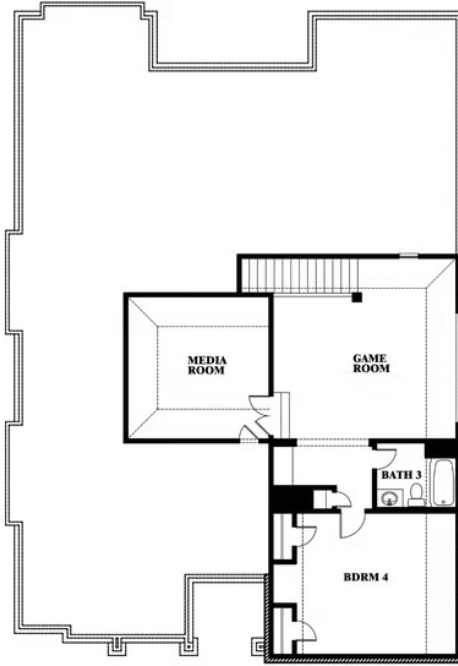

3609 Ridge Meadow Drive

CAROLINA IV SIDE ENTRY FLOOR PLAN

MIDLOTHIAN, TX 76065

Carolina IV Side Entry