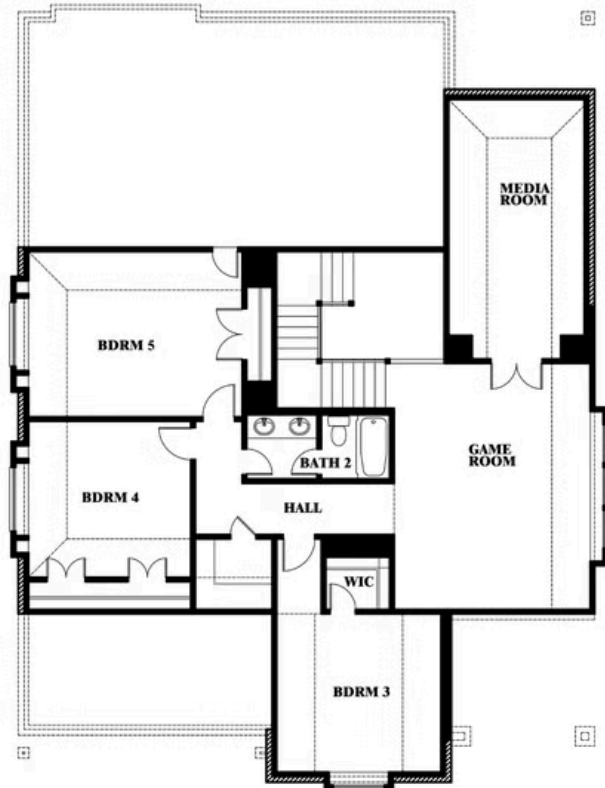

Magnolia II

HOMES FROM
\$524,990

CLASSIC SERIES

THE GROVE

SELLING FROM VILLAGES OF WALNUT GROVE, MIDLOTHIAN, TX 76065

3,430
SQUARE FEET

4
BEDROOMS

2.5
BATHROOMS

Magnolia II

THE GROVE

SELLING FROM VILLAGES OF WALNUT GROVE, MIDLOTHIAN, TX 76065

MAGNOLIA II FLOOR PLAN

Magnolia II

This brochure is for general informational purposes and is to be used as a guide only. Changes may be made during the development process and floorplans, dimensions, fixtures, fittings, finishes and specifications are subject to change without notice. Window placement, balcony configuration, wardrobe sizes and living areas may vary slightly within each plan type. EQUAL HOUSING OPPORTUNITY