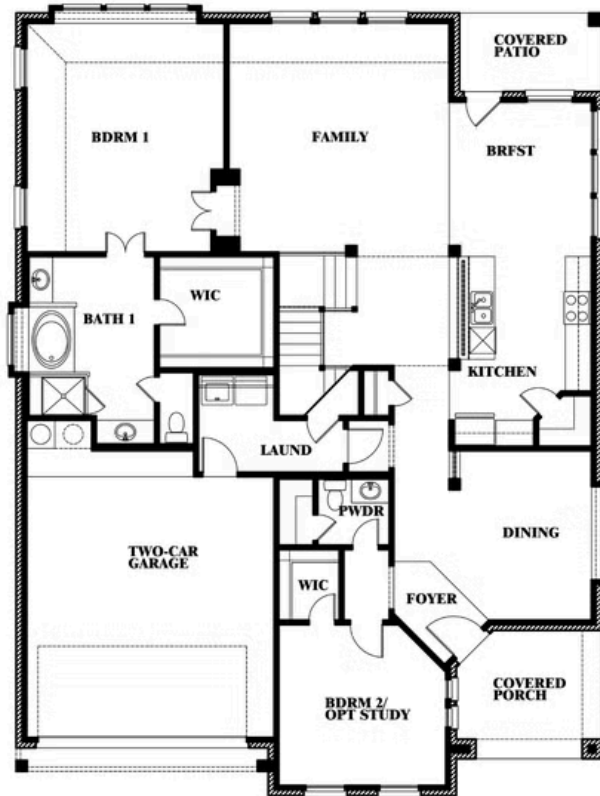

Magnolia II

THE GROVE

SELLING FROM VILLAGES OF WALNUT GROVE, MIDLOTHIAN, TX 76065

MAGNOLIA II FLOOR PLAN

Magnolia II

This brochure is for general informational purposes and is to be used as a guide only. Changes may be made during the development process and floorplans, dimensions, fixtures, fittings, finishes and specifications are subject to change without notice. Window placement, balcony configuration, wardrobe sizes and living areas may vary slightly within each plan type. EQUAL HOUSING OPPORTUNITY