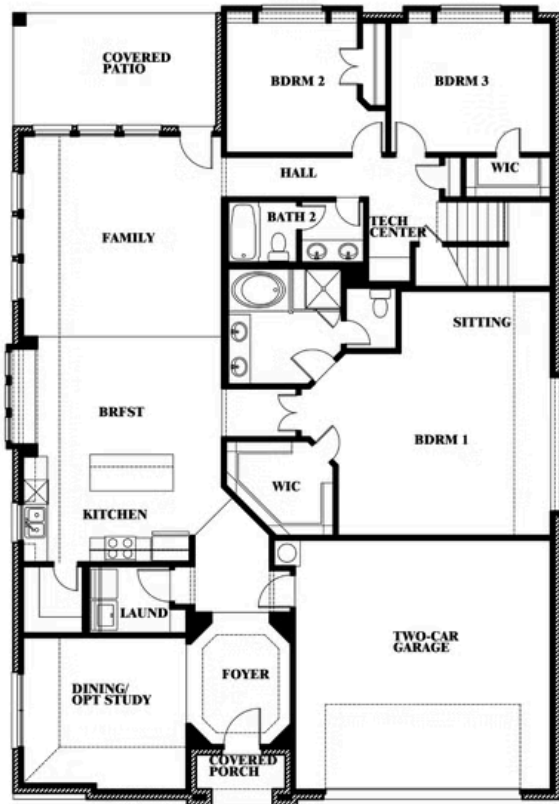

Hawthorne II

HOMES FROM
\$485,990

CLASSIC SERIES

THE GROVE

SELLING FROM VILLAGES OF WALNUT GROVE, MIDLOTHIAN, TX 76065

2,752
SQUARE FEET

4
BEDROOMS

3.0
BATHROOMS

2
CAR GARAGE

ELEVATION A

ELEVATION B

ELEVATION B

ELEVATION C

ELEVATION C

Hawthorne II

THE GROVE

SELLING FROM VILLAGES OF WALNUT GROVE, MIDLOTHIAN, TX 76065

Hawthorne II

This brochure is for general informational purposes and is to be used as a guide only. Changes may be made during the development process and floorplans, dimensions, fixtures, fittings, finishes and specifications are subject to change without notice. Window placement, balcony configuration, wardrobe sizes and living areas may vary slightly within each plan type. EQUAL HOUSING OPPORTUNITY