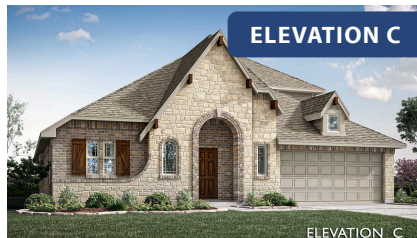

Hawthorne II

HOMES FROM
\$485,990

CLASSIC SERIES

THE GROVE

SELLING FROM VILLAGES OF WALNUT GROVE, MIDLOTHIAN, TX 76065

2,752
SQUARE FEET

4
BEDROOMS

3.0
BATHROOMS

2
CAR GARAGE

ELEVATION A

ELEVATION B

ELEVATION B

ELEVATION C

ELEVATION C

Hawthorne II

THE GROVE