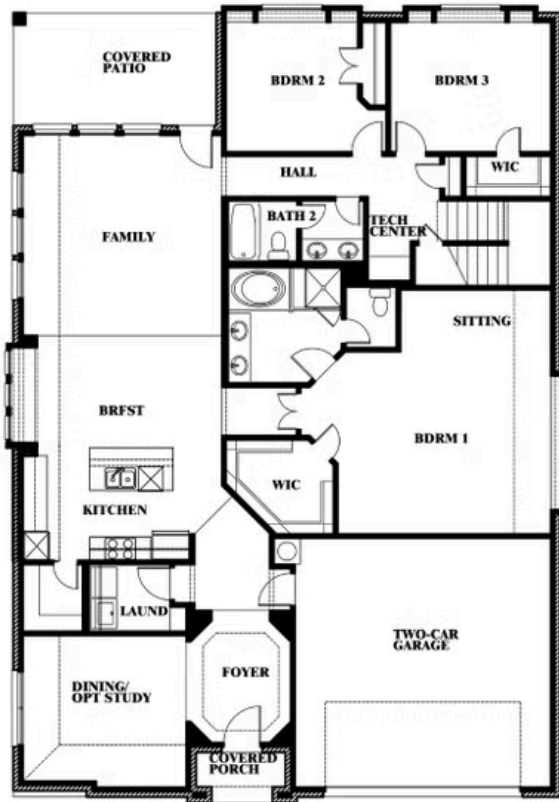

Hawthorne II

THE GROVE

SELLING FROM VILLAGES OF WALNUT GROVE, MIDLOTHIAN, TX 76065

Hawthorne II Opt. Deluxe Kitchen

This brochure is for general informational purposes and is to be used as a guide only. Changes may be made during the development process and floorplans, dimensions, fixtures, fittings, finishes and specifications are subject to change without notice. Window placement, balcony configuration, wardrobe sizes and living areas may vary slightly within each plan type. EQUAL HOUSING OPPORTUNITY