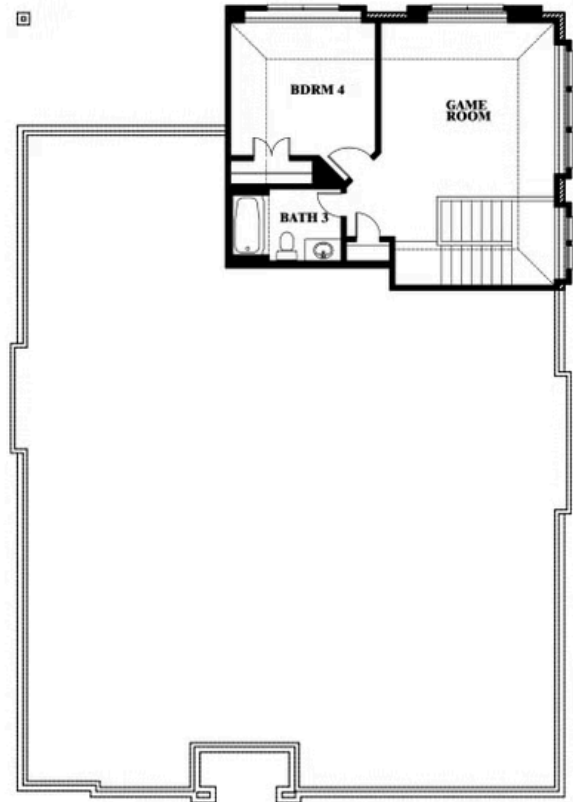

Hawthorne II

THE GROVE

SELLING FROM VILLAGES OF WALNUT GROVE, MIDLOTHIAN, TX 76065

Hawthorne II Opt. Deluxe Kitchen

This brochure is for general informational purposes and is to be used as a guide only. Changes may be made during the development process and floorplans, dimensions, fixtures, fittings, finishes and specifications are subject to change without notice. Window placement, balcony configuration, wardrobe sizes and living areas may vary slightly within each plan type. EQUAL HOUSING OPPORTUNITY