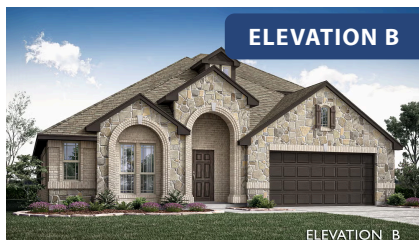

# Hawthorne II

HOMES FROM  
**\$485,990**

CLASSIC SERIES

## THE GROVE

SELLING FROM VILLAGES OF WALNUT GROVE, MIDLOTHIAN, TX 76065

**2,752**  
SQUARE FEET

**4**  
BEDROOMS

**3.0**  
BATHROOMS

**2**  
CAR GARAGE

**ELEVATION A**

**ELEVATION B**

ELEVATION B

**ELEVATION C**

ELEVATION C