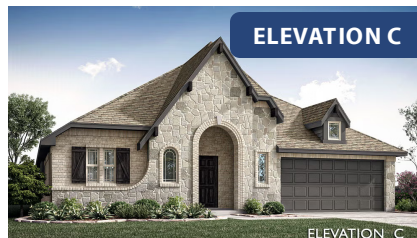

# Hawthorne

HOMES FROM  
**\$444,990**

CLASSIC SERIES

## THE GROVE

606 MESQUITE GROVE ROAD, MIDLOTHIAN, TX 76065

**2,235**  
SQUARE FEET

**4**  
BEDROOMS

**2.0**  
BATHROOMS

**2**  
CAR GARAGE

**ELEVATION A**

**ELEVATION B**

ELEVATION B

**ELEVATION C**

ELEVATION C