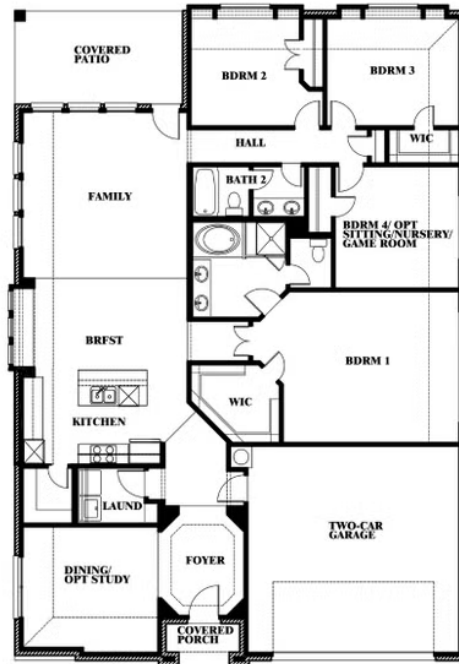

Hawthorne

THE GROVE

606 MESQUITE GROVE ROAD, MIDLOTHIAN, TX 76065

Hawthorne Opt. Deluxe Kitchen