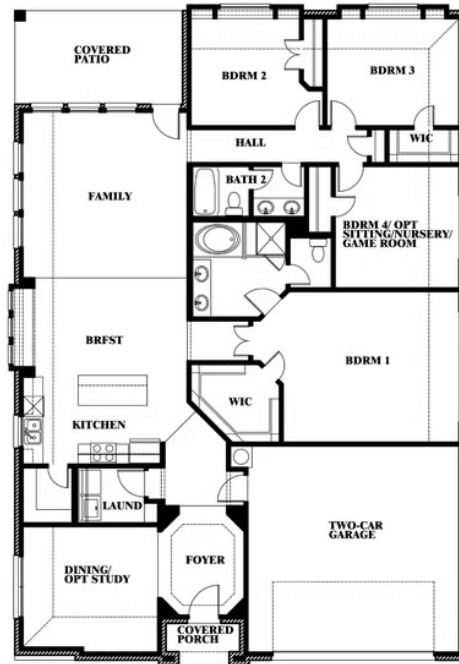

Hawthorne

THE GROVE

606 MESQUITE GROVE ROAD, MIDLOTHIAN, TX 76065

Hawthorne