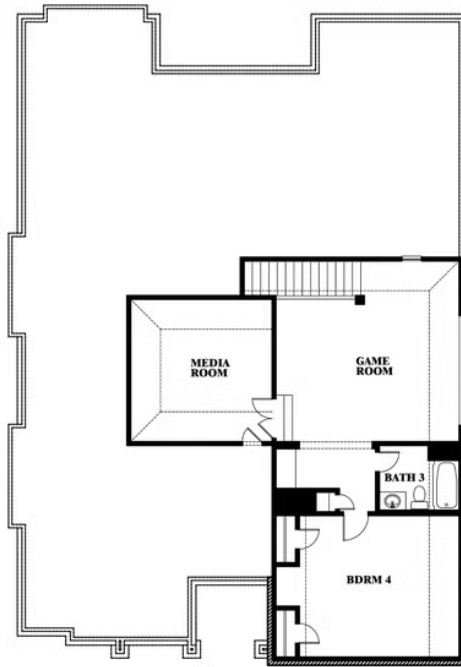

ELEVATION C

ELEVATION C

ELEVATION E

ELEVATION E

Carolina IV

THE GROVE

606 MESQUITE GROVE ROAD, MIDLOTHIAN, TX 76065

Carolina IV