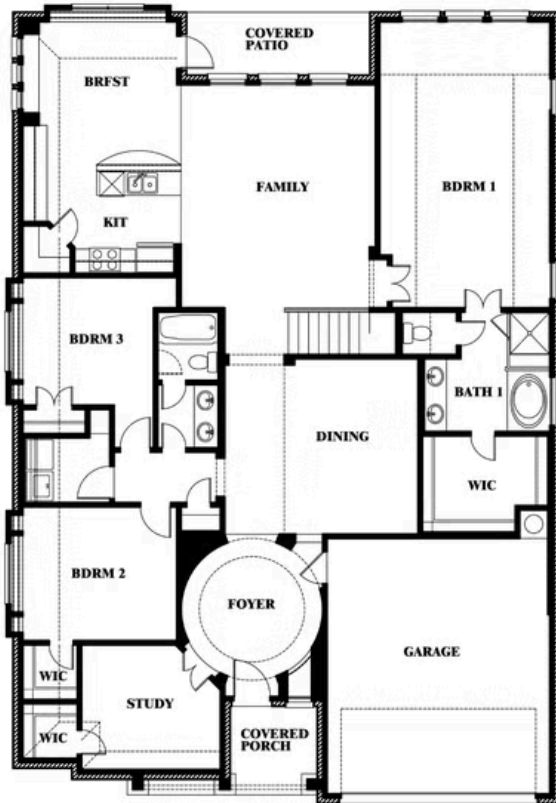

ELEVATION F

ELEVATION F

Carolina IV

THE GROVE

SELLING FROM VILLAGES OF WALNUT GROVE, MIDLOTHIAN, TX 76065

Carolina IV

This brochure is for general informational purposes and is to be used as a guide only. Changes may be made during the development process and floorplans, dimensions, fixtures, fittings, finishes and specifications are subject to change without notice. Window placement, balcony configuration, wardrobe sizes and living areas may vary slightly within each plan type. EQUAL HOUSING OPPORTUNITY