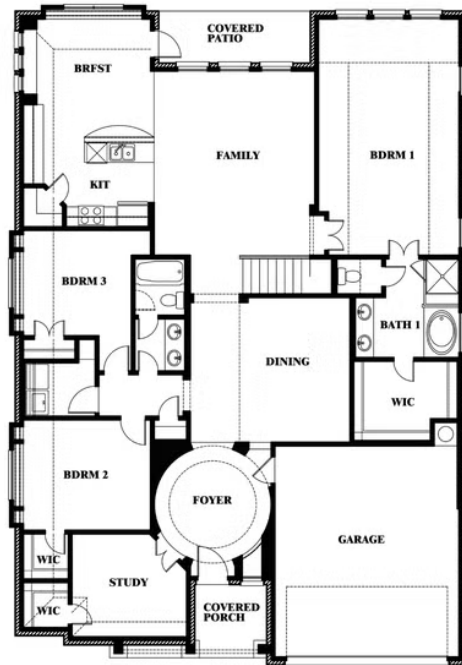

Carolina IV

THE GROVE

606 MESQUITE GROVE ROAD, MIDLOTHIAN, TX 76065

Carolina IV