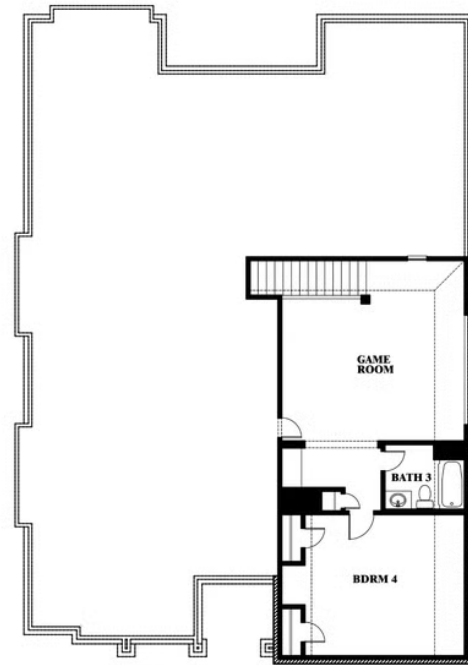

Carolina III

THE GROVE

606 MESQUITE GROVE ROAD, MIDLOTHIAN, TX 76065

Carolina III