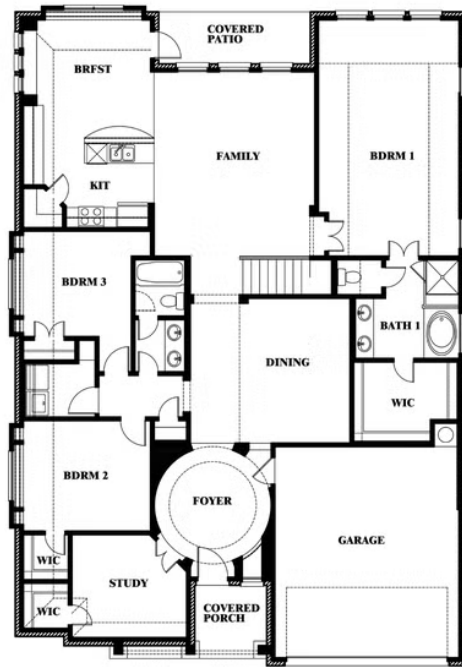

Carolina III

THE GROVE

606 MESQUITE GROVE ROAD, MIDLOTHIAN, TX 76065

Carolina III