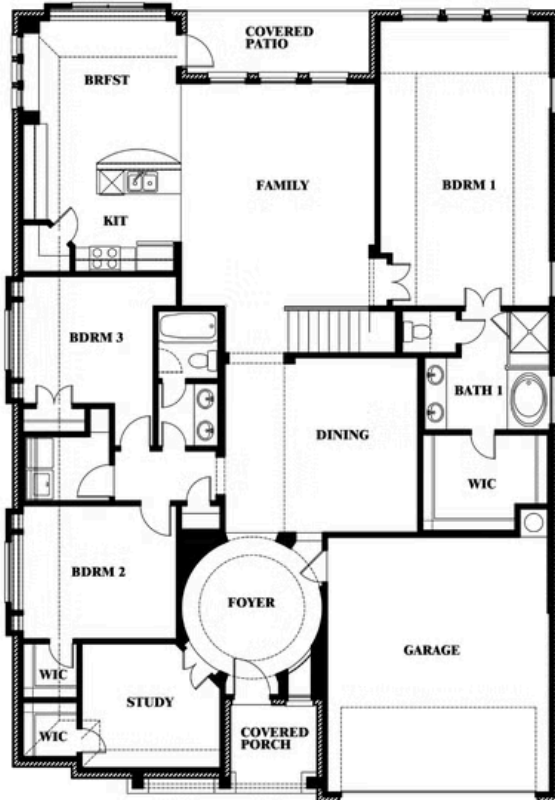

Carolina III

HOMES FROM
\$503,990

CLASSIC SERIES

THE GROVE

SELLING FROM VILLAGES OF WALNUT GROVE, MIDLOTHIAN, TX 76065

3,067
SQUARE FEET

4
BEDROOMS

3.0
BATHROOMS

Carolina III

THE GROVE

SELLING FROM VILLAGES OF WALNUT GROVE, MIDLOTHIAN, TX 76065

Carolina III

This brochure is for general informational purposes and is to be used as a guide only. Changes may be made during the development process and floorplans, dimensions, fixtures, fittings, finishes and specifications are subject to change without notice. Window placement, balcony configuration, wardrobe sizes and living areas may vary slightly within each plan type. EQUAL HOUSING OPPORTUNITY