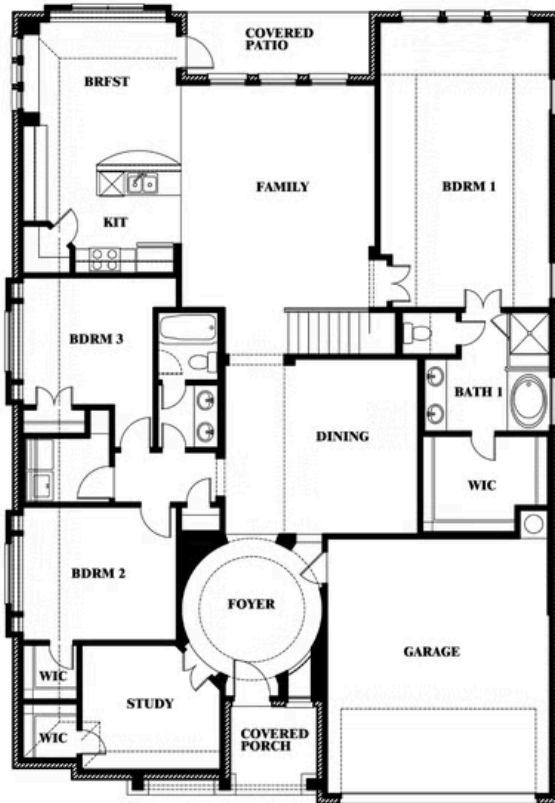

ELEVATION F

ELEVATION F

Carolina II

THE GROVE

SELLING FROM VILLAGES OF WALNUT GROVE, MIDLOTHIAN, TX 76065

Carolina II

This brochure is for general informational purposes and is to be used as a guide only. Changes may be made during the development process and floorplans, dimensions, fixtures, fittings, finishes and specifications are subject to change without notice. Window placement, balcony configuration, wardrobe sizes and living areas may vary slightly within each plan type. EQUAL HOUSING OPPORTUNITY

Carolina II

THE GROVE

SELLING FROM VILLAGES OF WALNUT GROVE, MIDLOTHIAN, TX 76065

Carolina II with Media Room

This brochure is for general informational purposes and is to be used as a guide only. Changes may be made during the development process and floorplans, dimensions, fixtures, fittings, finishes and specifications are subject to change without notice. Window placement, balcony configuration, wardrobe sizes and living areas may vary slightly within each plan type. EQUAL HOUSING OPPORTUNITY