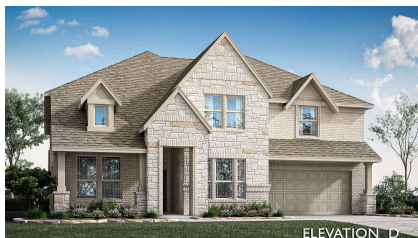

# Bellflower III

HOMES FROM  
**\$599,990**

CLASSIC SERIES

## THE GROVE

SELLING FROM VILLAGES OF WALNUT GROVE, MIDLOTHIAN, TX 76065

**3,979**  
SQUARE FEET

**5**  
BEDROOMS

**4.5**  
BATHROOMS

**2**  
CAR GARAGE

Document generated Dec 31, 2024. Prices, plans, square footage, features and materials are subject to change at any time without notice and vary among communities. Listed prices are for informational purposes only, are not binding, and do not create any contractual obligation(s). The price of any home is dependent on numerous factors, all of which are unique to a specific home, and is not guaranteed until specified in a binding contract. Pricing of elevations and additional optional beds/baths vary per plan. Some plans require a premium homesite. Please ask the Community Manager for details. Renderings of homes are artist concepts and may not reflect exact colors and materials.

# Bellflower III