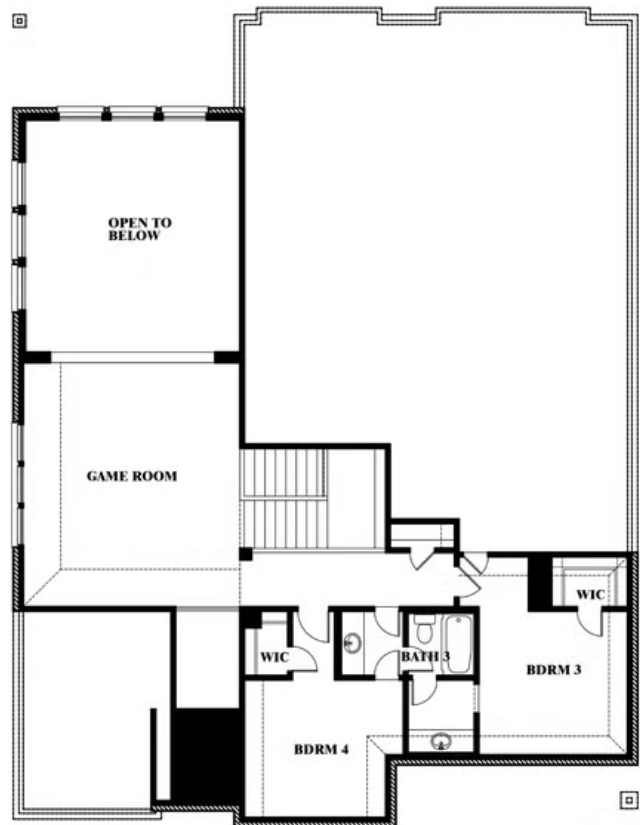

Bellflower

HOMES FROM
\$549,990

CLASSIC SERIES

THE GROVE

606 MESQUITE GROVE ROAD, MIDLOTHIAN, TX 76065

3,527
SQUARE FEET

4
BEDROOMS

3.5
BATHROOMS

2
CAR GARAGE

Bellflower

THE GROVE

606 MESQUITE GROVE ROAD, MIDLOTHIAN, TX 76065

Bellflower

This brochure is for general informational purposes and is to be used as a guide only. Changes may be made during the development process and floorplans, dimensions, fixtures, fittings, finishes and specifications are subject to change without notice. Window placement, balcony configuration, wardrobe sizes and living areas may vary slightly within each plan type. EQUAL HOUSING OPPORTUNITY