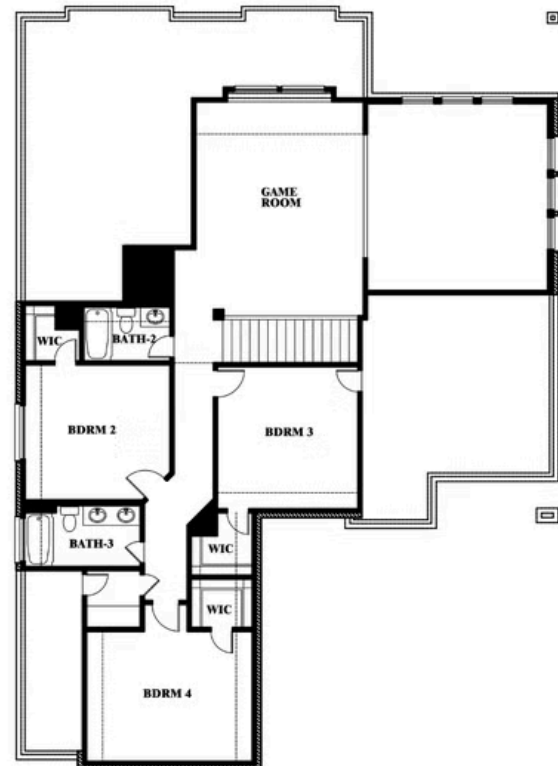

2
CAR GARAGE

ELEVATION D

ELEVATION A

ELEVATION A

ELEVATION AS

ELEVATION AS

ELEVATION B

ELEVATION B

Spring Cress

RIDGEPOINT

817 RUSTY RUN DRIVE, MIDLOTHIAN, TX 76065

Spring Cress

This brochure is for general informational purposes and is to be used as a guide only. Changes may be made during the development process and floorplans, dimensions, fixtures, fittings, finishes and specifications are subject to change without notice. Window placement, balcony configuration, wardrobe sizes and living areas may vary slightly within each plan type. EQUAL HOUSING OPPORTUNITY