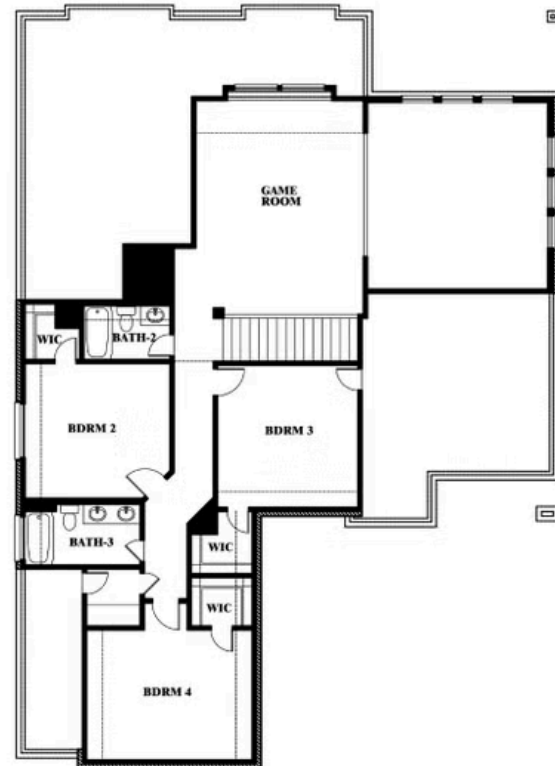

Spring Cress

RIDGEPOINT

817 RUSTY RUN DRIVE, MIDLOTHIAN, TX 76065

Spring Cress Opt. Bed 6 & Bath 5 at Media

This brochure is for general informational purposes and is to be used as a guide only. Changes may be made during the development process and floorplans, dimensions, fixtures, fittings, finishes and specifications are subject to change without notice. Window placement, balcony configuration, wardrobe sizes and living areas may vary slightly within each plan type. EQUAL HOUSING OPPORTUNITY

Spring Cress

RIDGEPOINT

817 RUSTY RUN DRIVE, MIDLOTHIAN, TX 76065

Spring Cress Opt. Mini Garage at Dining

This brochure is for general informational purposes and is to be used as a guide only. Changes may be made during the development process and floorplans, dimensions, fixtures, fittings, finishes and specifications are subject to change without notice. Window placement, balcony configuration, wardrobe sizes and living areas may vary slightly within each plan type. EQUAL HOUSING OPPORTUNITY

Spring Cress

RIDGEPOINT

817 RUSTY RUN DRIVE, MIDLOTHIAN, TX 76065

Spring Cress Opt. Bed 5 & Bath 4 at Dining

This brochure is for general informational purposes and is to be used as a guide only. Changes may be made during the development process and floorplans, dimensions, fixtures, fittings, finishes and specifications are subject to change without notice. Window placement, balcony configuration, wardrobe sizes and living areas may vary slightly within each plan type. EQUAL HOUSING OPPORTUNITY