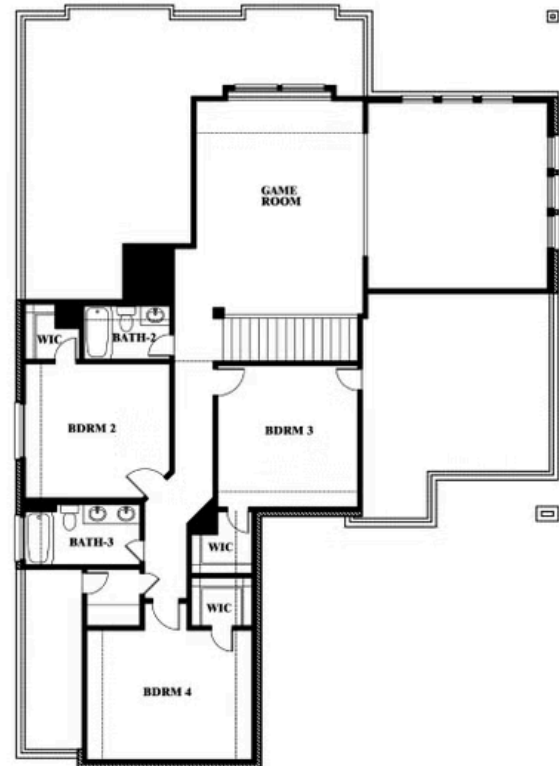

Spring Cress

RIDGEPOINT

817 RUSTY RUN DRIVE, MIDLOTHIAN, TX 76065

Spring Cress Opt. Bed 6 & Bath 5 at Media

This brochure is for general informational purposes and is to be used as a guide only. Changes may be made during the development process and floorplans, dimensions, fixtures, fittings, finishes and specifications are subject to change without notice. Window placement, balcony configuration, wardrobe sizes and living areas may vary slightly within each plan type. EQUAL HOUSING OPPORTUNITY

Spring Cress

RIDGEPOINT

817 RUSTY RUN DRIVE, MIDLOTHIAN, TX 76065

Spring Cress Opt. Mini Garage at Dining

This brochure is for general informational purposes and is to be used as a guide only. Changes may be made during the development process and floorplans, dimensions, fixtures, fittings, finishes and specifications are subject to change without notice. Window placement, balcony configuration, wardrobe sizes and living areas may vary slightly within each plan type. EQUAL HOUSING OPPORTUNITY

Spring Cress

RIDGEPOINT

817 RUSTY RUN DRIVE, MIDLOTHIAN, TX 76065

Spring Cress Opt. Bed 5 & Bath 4 at Dining

This brochure is for general informational purposes and is to be used as a guide only. Changes may be made during the development process and floorplans, dimensions, fixtures, fittings, finishes and specifications are subject to change without notice. Window placement, balcony configuration, wardrobe sizes and living areas may vary slightly within each plan type. EQUAL HOUSING OPPORTUNITY