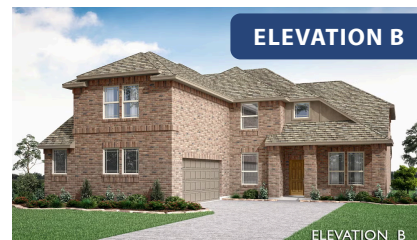

Spring Cress

HOMES FROM
\$555,990

CLASSIC SERIES

RIDGEPOINT

817 RUSTY RUN DRIVE, MIDLOTHIAN, TX 76065

3,518
SQUARE FEET

4
BEDROOMS

3.5
BATHROOMS

2
CAR GARAGE

ELEVATION D

ELEVATION A

ELEVATION A

ELEVATION AS

ELEVATION AS

ELEVATION B

ELEVATION B