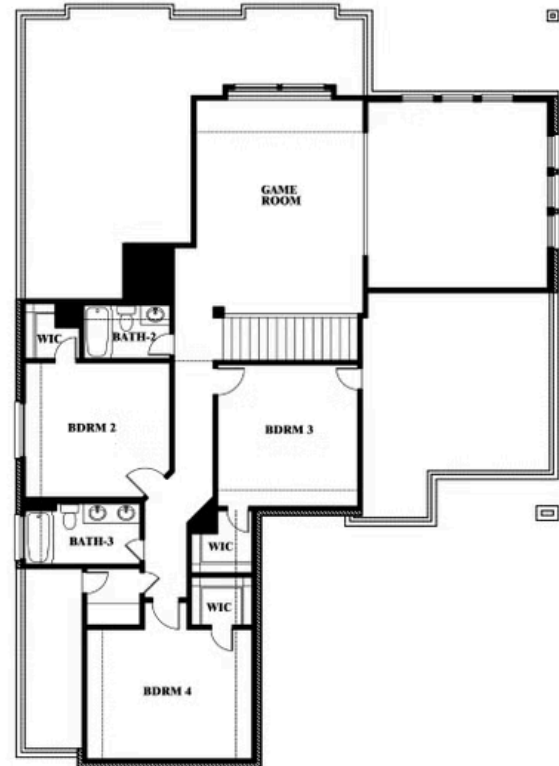

Spring Cress

RIDGEPOINT

817 RUSTY RUN DRIVE, MIDLOTHIAN, TX 76065

Spring Cress Opt. Bed 6 & Bath 5 at Media

This brochure is for general informational purposes and is to be used as a guide only. Changes may be made during the development process and floorplans, dimensions, fixtures, fittings, finishes and specifications are subject to change without notice. Window placement, balcony configuration, wardrobe sizes and living areas may vary slightly within each plan type. EQUAL HOUSING OPPORTUNITY

Spring Cress

RIDGEPOINT

817 RUSTY RUN DRIVE, MIDLOTHIAN, TX 76065

Spring Cress Opt. Mini Garage at Dining

This brochure is for general informational purposes and is to be used as a guide only. Changes may be made during the development process and floorplans, dimensions, fixtures, fittings, finishes and specifications are subject to change without notice. Window placement, balcony configuration, wardrobe sizes and living areas may vary slightly within each plan type. EQUAL HOUSING OPPORTUNITY