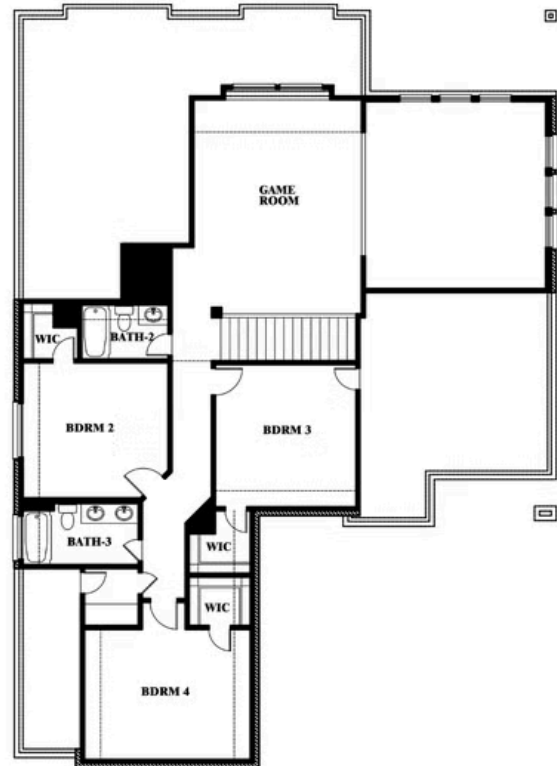

2
CAR GARAGE

ELEVATION D

ELEVATION A

ELEVATION A

ELEVATION AS

ELEVATION AS

ELEVATION B

ELEVATION B

Spring Cress

RIDGEPOINT

817 RUSTY RUN DRIVE, MIDLOTHIAN, TX 76065

Spring Cress

This brochure is for general informational purposes and is to be used as a guide only. Changes may be made during the development process and floorplans, dimensions, fixtures, fittings, finishes and specifications are subject to change without notice. Window placement, balcony configuration, wardrobe sizes and living areas may vary slightly within each plan type. EQUAL HOUSING OPPORTUNITY