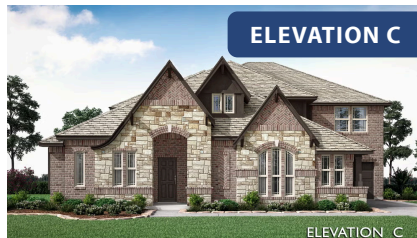

Primrose VI

HOMES FROM
\$629,990

CLASSIC SERIES

RIDGEPOINT

817 RUSTY RUN DRIVE, MIDLOTHIAN, TX 76065

4,035
SQUARE FEET

5
BEDROOMS

4.5
BATHROOMS

3
CAR GARAGE

ELEVATION A

ELEVATION B

ELEVATION B

ELEVATION C

ELEVATION C

Document generated Mar 14, 2025. Prices, plans, square footage, features and materials are subject to change at any time without notice and vary among communities. Listed prices are for informational purposes only, are not binding, and do not create any contractual obligation(s). The price of any home is dependent on numerous factors, all of which are unique to a specific home, and is not guaranteed until specified in a binding contract. Pricing of elevations and additional optional beds/baths vary per plan. Some plans require a premium homesite. Please ask the Community Manager for details. Renderings of homes are artist concepts and may not reflect exact colors and materials.

Primrose VI

RIDGEPOINT

817 RUSTY RUN DRIVE, MIDLOTHIAN, TX 76065

Primrose VI

This brochure is for general informational purposes and is to be used as a guide only. Changes may be made during the development process and floorplans, dimensions, fixtures, fittings, finishes and specifications are subject to change without notice. Window placement, balcony configuration, wardrobe sizes and living areas may vary slightly within each plan type. EQUAL HOUSING OPPORTUNITY