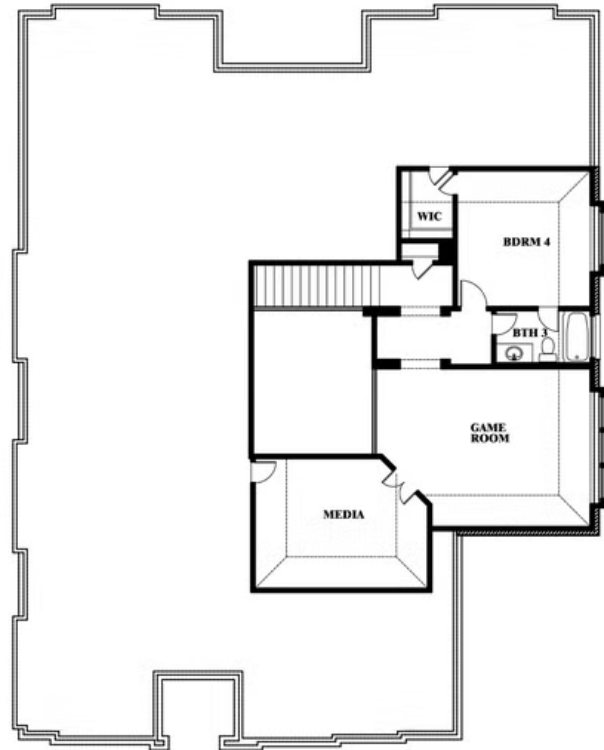

Primrose V

RIDGEPOINT

817 RUSTY RUN DRIVE, MIDLOTHIAN, TX 76065

Primrose V

This brochure is for general informational purposes and is to be used as a guide only. Changes may be made during the development process and floorplans, dimensions, fixtures, fittings, finishes and specifications are subject to change without notice. Window placement, balcony configuration, wardrobe sizes and living areas may vary slightly within each plan type. EQUAL HOUSING OPPORTUNITY