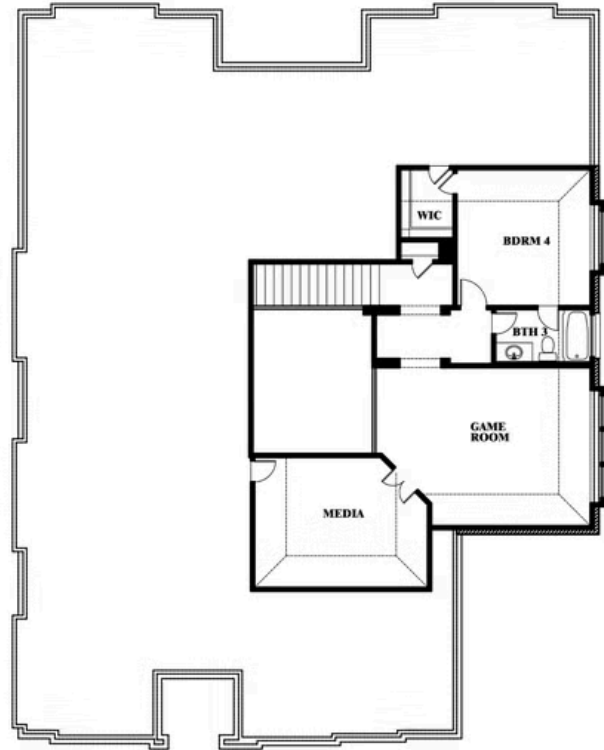

Primrose V

HOMES FROM
\$599,990

CLASSIC SERIES

RIDGEPOINT

817 RUSTY RUN DRIVE, MIDLOTHIAN, TX 76065

3,700
SQUARE FEET

4
BEDROOMS

3.5
BATHROOMS

3
CAR GARAGE

ELEVATION A

ELEVATION B

ELEVATION B

ELEVATION C

ELEVATION C

Document generated Mar 30, 2025. Prices, plans, square footage, features and materials are subject to change at any time without notice and vary among communities. Listed prices are for informational purposes only, are not binding, and do not create any contractual obligation(s). The price of any home is dependent on numerous factors, all of which are unique to a specific home, and is not guaranteed until specified in a binding contract. Pricing of elevations and additional optional beds/baths vary per plan. Some plans require a premium homesite. Please ask the Community Manager for details. Renderings of homes are artist concepts and may not reflect exact colors and materials.

Primrose V

RIDGEPOINT

817 RUSTY RUN DRIVE, MIDLOTHIAN, TX 76065

Primrose V

This brochure is for general informational purposes and is to be used as a guide only. Changes may be made during the development process and floorplans, dimensions, fixtures, fittings, finishes and specifications are subject to change without notice. Window placement, balcony configuration, wardrobe sizes and living areas may vary slightly within each plan type. EQUAL HOUSING OPPORTUNITY