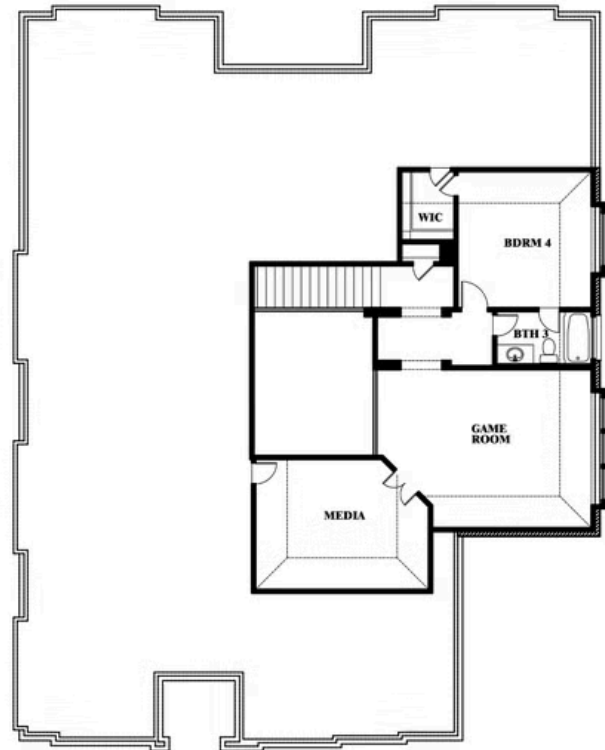

Primrose V

RIDGEPOINT

817 RUSTY RUN DRIVE, MIDLOTHIAN, TX 76065

Primrose V

This brochure is for general informational purposes and is to be used as a guide only. Changes may be made during the development process and floorplans, dimensions, fixtures, fittings, finishes and specifications are subject to change without notice. Window placement, balcony configuration, wardrobe sizes and living areas may vary slightly within each plan type. EQUAL HOUSING OPPORTUNITY