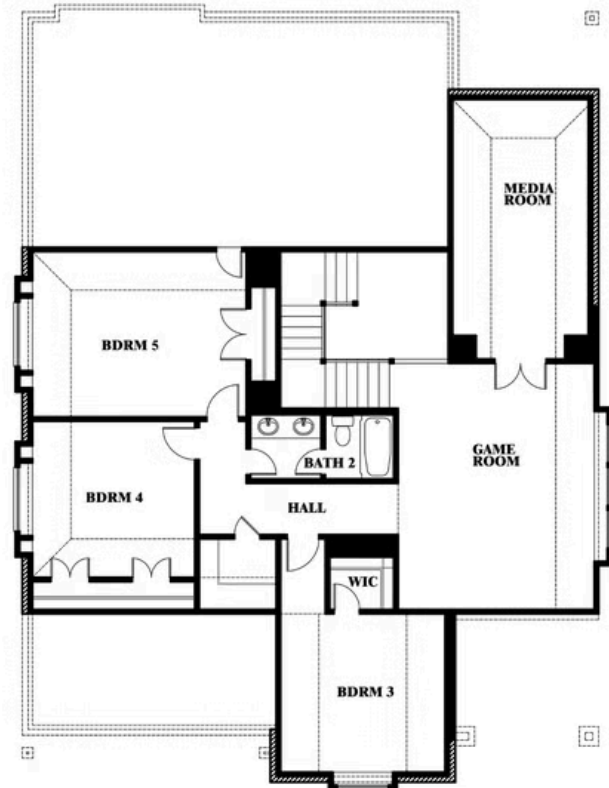

Magnolia II

RIDGEPOINT

817 RUSTY RUN DRIVE, MIDLOTHIAN, TX 76065

MAGNOLIA II FLOOR PLAN

Magnolia II

This brochure is for general informational purposes and is to be used as a guide only. Changes may be made during the development process and floorplans, dimensions, fixtures, fittings, finishes and specifications are subject to change without notice. Window placement, balcony configuration, wardrobe sizes and living areas may vary slightly within each plan type. EQUAL HOUSING OPPORTUNITY

Document generated Dec 27, 2024. Prices, plans, square footage, features and materials are subject to change at any time without notice and vary among communities. Listed prices are for informational purposes only, are not binding, and do not create any contractual obligation(s). The price of any home is dependent on numerous factors, all of which are unique to a specific home, and is not guaranteed until specified in a binding contract. Pricing of elevations and additional optional beds/baths vary per plan. Some plans require a premium homesite. Please ask the Community Manager for details. Renderings of homes are artist concepts and may not reflect exact colors and materials.