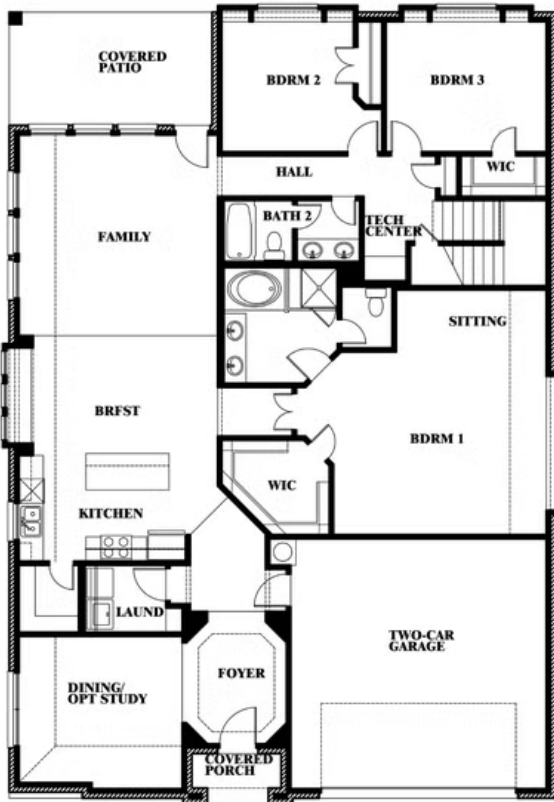

Hawthorne II

RIDGEPOINT

817 RUSTY RUN DRIVE, MIDLOTHIAN, TX 76065

Hawthorne II

This brochure is for general informational purposes and is to be used as a guide only. Changes may be made during the development process and floorplans, dimensions, fixtures, fittings, finishes and specifications are subject to change without notice. Window placement, balcony configuration, wardrobe sizes and living areas may vary slightly within each plan type. EQUAL HOUSING OPPORTUNITY