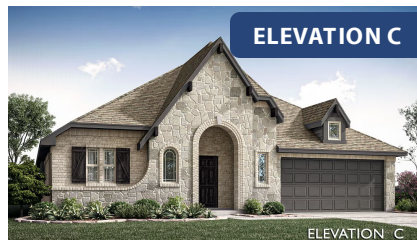

Hawthorne

HOMES FROM
\$454,990

CLASSIC SERIES

RIDGEPOINT

817 RUSTY RUN DRIVE, MIDLOTHIAN, TX 76065

2,235
SQUARE FEET

4
BEDROOMS

2.0
BATHROOMS

2
CAR GARAGE

ELEVATION A

Hawthorne

RIDGEPOINT

817 RUSTY RUN DRIVE, MIDLOTHIAN, TX 76065

Hawthorne

This brochure is for general informational purposes and is to be used as a guide only. Changes may be made during the development process and floorplans, dimensions, fixtures, fittings, finishes and specifications are subject to change without notice. Window placement, balcony configuration, wardrobe sizes and living areas may vary slightly within each plan type. EQUAL HOUSING OPPORTUNITY