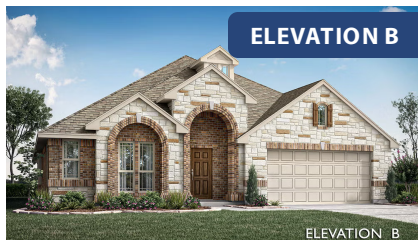

Hawthorne

HOMES FROM
\$454,990

CLASSIC SERIES

RIDGEPOINT

817 RUSTY RUN DRIVE, MIDLOTHIAN, TX 76065

2,235
SQUARE FEET

4
BEDROOMS

2.0
BATHROOMS

2
CAR GARAGE

ELEVATION A

Hawthorne

RIDGEPOINT

817 RUSTY RUN DRIVE, MIDLOTHIAN, TX 76065

Hawthorne

This brochure is for general informational purposes and is to be used as a guide only. Changes may be made during the development process and floorplans, dimensions, fixtures, fittings, finishes and specifications are subject to change without notice. Window placement, balcony configuration, wardrobe sizes and living areas may vary slightly within each plan type. EQUAL HOUSING OPPORTUNITY