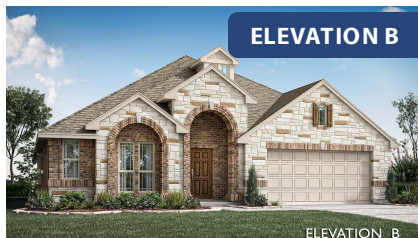

# Hawthorne

HOMES FROM  
**\$454,990**

CLASSIC SERIES

## RIDGEPOINT

4601 SADDLEHORN DRIVE, MIDLOTHIAN, TX 76065

**2,235**  
SQUARE FEET

**4**  
BEDROOMS

**2.0**  
BATHROOMS

**2**  
CAR GARAGE

**ELEVATION A**

**ELEVATION B**

ELEVATION B

**ELEVATION C**

ELEVATION C