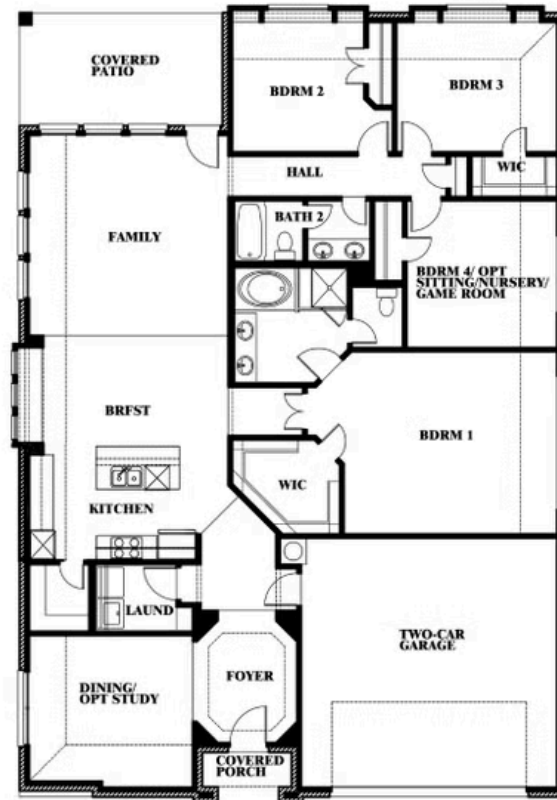

Hawthorne

HOMES FROM
\$454,990

CLASSIC SERIES

RIDGEPOINT

817 RUSTY RUN DRIVE, MIDLOTHIAN, TX 76065

2,235
SQUARE FEET

4
BEDROOMS

2.0
BATHROOMS

2
CAR GARAGE

ELEVATION A

ELEVATION B

ELEVATION B

ELEVATION C

ELEVATION C

Hawthorne

RIDGEPOINT

817 RUSTY RUN DRIVE, MIDLOTHIAN, TX 76065

Hawthorne

This brochure is for general informational purposes and is to be used as a guide only. Changes may be made during the development process and floorplans, dimensions, fixtures, fittings, finishes and specifications are subject to change without notice. Window placement, balcony configuration, wardrobe sizes and living areas may vary slightly within each plan type. EQUAL HOUSING OPPORTUNITY

Hawthorne

RIDGEPOINT

817 RUSTY RUN DRIVE, MIDLOTHIAN, TX 76065

Hawthorne Opt. Deluxe Kitchen

This brochure is for general informational purposes and is to be used as a guide only. Changes may be made during the development process and floorplans, dimensions, fixtures, fittings, finishes and specifications are subject to change without notice. Window placement, balcony configuration, wardrobe sizes and living areas may vary slightly within each plan type. EQUAL HOUSING OPPORTUNITY