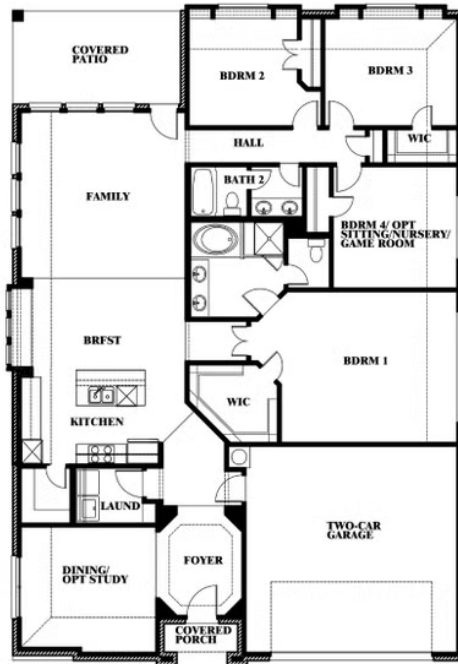

Hawthorne

RIDGEPOINT

4601 SADDLEHORN DRIVE, MIDLOTHIAN, TX 76065

Hawthorne Opt. Deluxe Kitchen