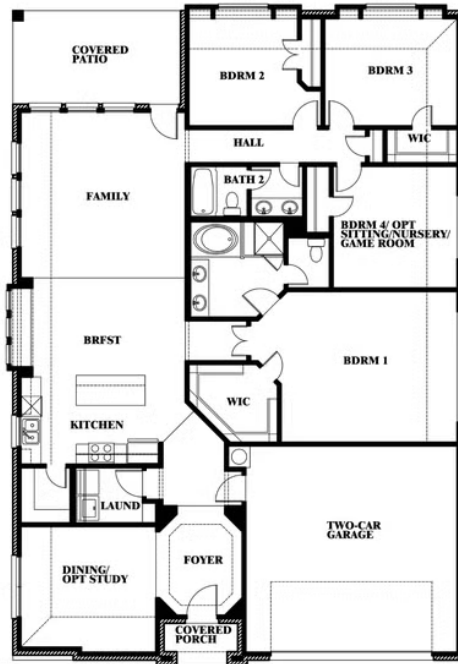

Hawthorne

RIDGEPOINT

4601 SADDLEHORN DRIVE, MIDLOTHIAN, TX 76065

Hawthorne