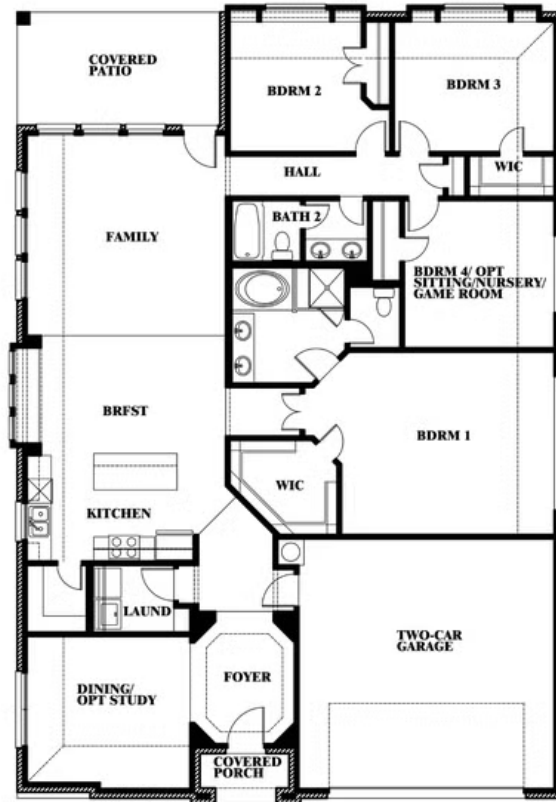

Hawthorne

HOMES FROM
\$454,990

CLASSIC SERIES

RIDGEPOINT

817 RUSTY RUN DRIVE, MIDLOTHIAN, TX 76065

2,235
SQUARE FEET

4
BEDROOMS

2.0
BATHROOMS

2
CAR GARAGE

ELEVATION A

Hawthorne

RIDGEPOINT

817 RUSTY RUN DRIVE, MIDLOTHIAN, TX 76065

Hawthorne

This brochure is for general informational purposes and is to be used as a guide only. Changes may be made during the development process and floorplans, dimensions, fixtures, fittings, finishes and specifications are subject to change without notice. Window placement, balcony configuration, wardrobe sizes and living areas may vary slightly within each plan type. EQUAL HOUSING OPPORTUNITY

Hawthorne

RIDGEPOINT

817 RUSTY RUN DRIVE, MIDLOTHIAN, TX 76065

Hawthorne Opt. Deluxe Kitchen

This brochure is for general informational purposes and is to be used as a guide only. Changes may be made during the development process and floorplans, dimensions, fixtures, fittings, finishes and specifications are subject to change without notice. Window placement, balcony configuration, wardrobe sizes and living areas may vary slightly within each plan type. EQUAL HOUSING OPPORTUNITY