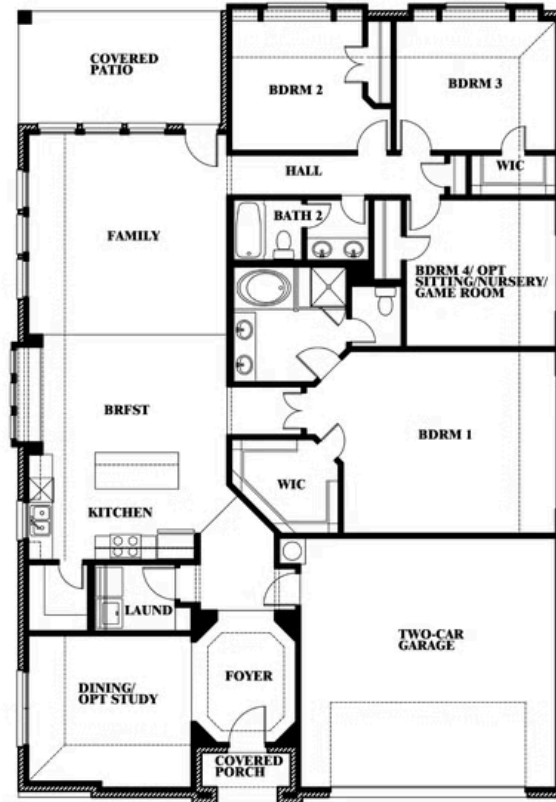

Hawthorne

HOMES FROM
\$454,990

CLASSIC SERIES

RIDGEPOINT

817 RUSTY RUN DRIVE, MIDLOTHIAN, TX 76065

2,235
SQUARE FEET

4
BEDROOMS

2.0
BATHROOMS

2
CAR GARAGE

ELEVATION A

ELEVATION B

ELEVATION B

ELEVATION C

ELEVATION C

Hawthorne

RIDGEPOINT

817 RUSTY RUN DRIVE, MIDLOTHIAN, TX 76065

Hawthorne

This brochure is for general informational purposes and is to be used as a guide only. Changes may be made during the development process and floorplans, dimensions, fixtures, fittings, finishes and specifications are subject to change without notice. Window placement, balcony configuration, wardrobe sizes and living areas may vary slightly within each plan type. EQUAL HOUSING OPPORTUNITY

Hawthorne

RIDGEPOINT

817 RUSTY RUN DRIVE, MIDLOTHIAN, TX 76065

Hawthorne Opt. Deluxe Kitchen

This brochure is for general informational purposes and is to be used as a guide only. Changes may be made during the development process and floorplans, dimensions, fixtures, fittings, finishes and specifications are subject to change without notice. Window placement, balcony configuration, wardrobe sizes and living areas may vary slightly within each plan type. EQUAL HOUSING OPPORTUNITY