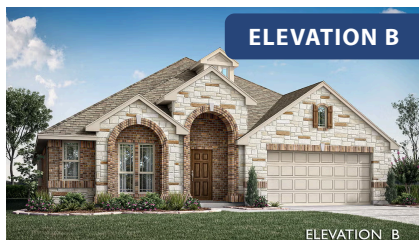

# Hawthorne

HOMES FROM  
**\$454,990**

CLASSIC SERIES

**RIDGEPOINT**

817 RUSTY RUN DRIVE, MIDLOTHIAN, TX 76065

**2,235**  
SQUARE FEET

**4**  
BEDROOMS

**2.0**  
BATHROOMS

**2**  
CAR GARAGE

**ELEVATION A**

**ELEVATION B**

ELEVATION B

**ELEVATION C**

ELEVATION C