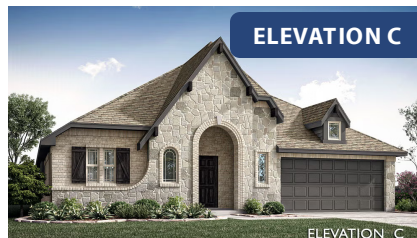

# Hawthorne

HOMES FROM  
**\$454,990**

CLASSIC SERIES

## RIDGEPOINT

4601 SADDLEHORN DRIVE, MIDLOTHIAN, TX 76065

**2,235**  
SQUARE FEET

**4**  
BEDROOMS

**2.0**  
BATHROOMS

**2**  
CAR GARAGE

**ELEVATION A**

**ELEVATION B**

ELEVATION B

**ELEVATION C**

ELEVATION C