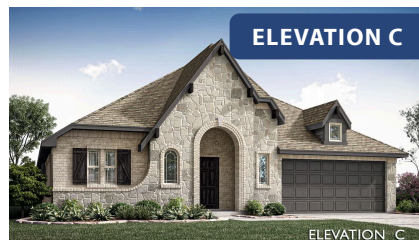

# Hawthorne

HOMES FROM  
**\$454,990**

CLASSIC SERIES

**RIDGEPOINT**

817 RUSTY RUN DRIVE, MIDLOTHIAN, TX 76065

**2,235**  
SQUARE FEET

**4**  
BEDROOMS

**2.0**  
BATHROOMS

**2**  
CAR GARAGE

**ELEVATION A**

**ELEVATION B**

ELEVATION B

**ELEVATION C**

ELEVATION C