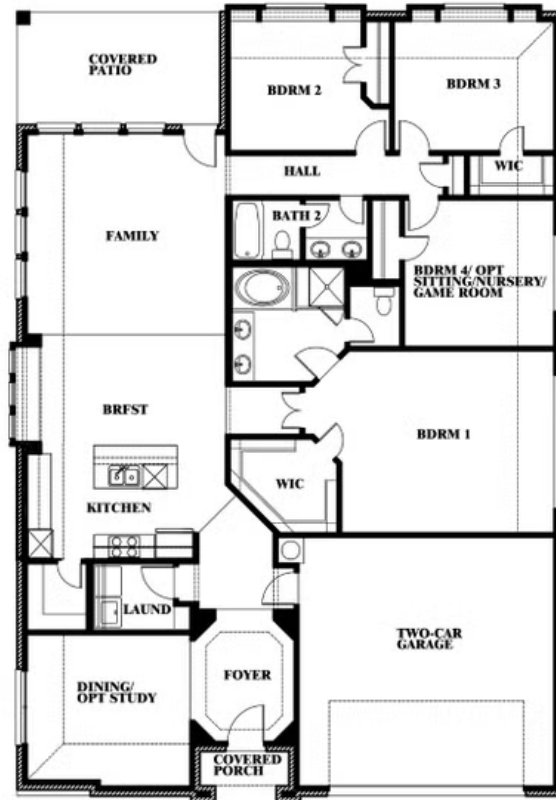

Hawthorne

HOMES FROM
\$454,990

CLASSIC SERIES

RIDGEPOINT

817 RUSTY RUN DRIVE, MIDLOTHIAN, TX 76065

2,235
SQUARE FEET

4
BEDROOMS

2.0
BATHROOMS

2
CAR GARAGE

ELEVATION A

Hawthorne

RIDGEPOINT

817 RUSTY RUN DRIVE, MIDLOTHIAN, TX 76065

Hawthorne

This brochure is for general informational purposes and is to be used as a guide only. Changes may be made during the development process and floorplans, dimensions, fixtures, fittings, finishes and specifications are subject to change without notice. Window placement, balcony configuration, wardrobe sizes and living areas may vary slightly within each plan type. EQUAL HOUSING OPPORTUNITY

Hawthorne

RIDGEPOINT

817 RUSTY RUN DRIVE, MIDLOTHIAN, TX 76065

Hawthorne Opt. Deluxe Kitchen

This brochure is for general informational purposes and is to be used as a guide only. Changes may be made during the development process and floorplans, dimensions, fixtures, fittings, finishes and specifications are subject to change without notice. Window placement, balcony configuration, wardrobe sizes and living areas may vary slightly within each plan type. EQUAL HOUSING OPPORTUNITY