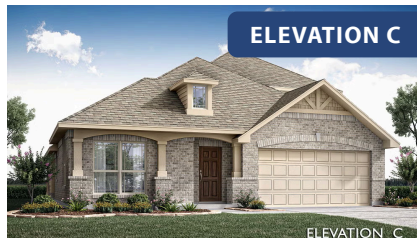

Cypress II

HOMES FROM
\$472,990

CLASSIC SERIES

RIDGEPOINT

817 RUSTY RUN DRIVE, MIDLOTHIAN, TX 76065

2,454
SQUARE FEET

4
BEDROOMS

3.0
BATHROOMS

2
CAR GARAGE

ELEVATION F

Cypress II

RIDGEPOINT

817 RUSTY RUN DRIVE, MIDLOTHIAN, TX 76065

Cypress II

This brochure is for general informational purposes and is to be used as a guide only. Changes may be made during the development process and floorplans, dimensions, fixtures, fittings, finishes and specifications are subject to change without notice. Window placement, balcony configuration, wardrobe sizes and living areas may vary slightly within each plan type. EQUAL HOUSING OPPORTUNITY