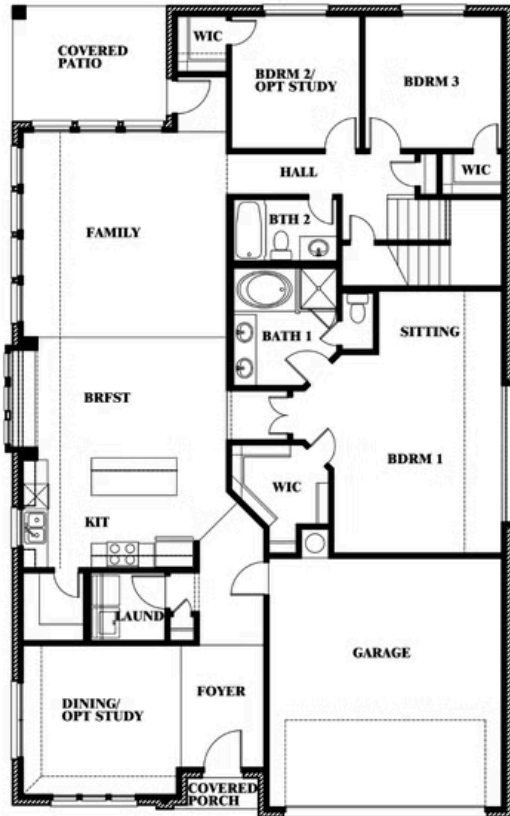

Cypress II

HOMES FROM
\$472,990

CLASSIC SERIES

RIDGEPOINT

817 RUSTY RUN DRIVE, MIDLOTHIAN, TX 76065

2,454
SQUARE FEET

4
BEDROOMS

3.0
BATHROOMS

2
CAR GARAGE

ELEVATION F

Cypress II

RIDGEPOINT

817 RUSTY RUN DRIVE, MIDLOTHIAN, TX 76065

Cypress II

This brochure is for general informational purposes and is to be used as a guide only. Changes may be made during the development process and floorplans, dimensions, fixtures, fittings, finishes and specifications are subject to change without notice. Window placement, balcony configuration, wardrobe sizes and living areas may vary slightly within each plan type. EQUAL HOUSING OPPORTUNITY