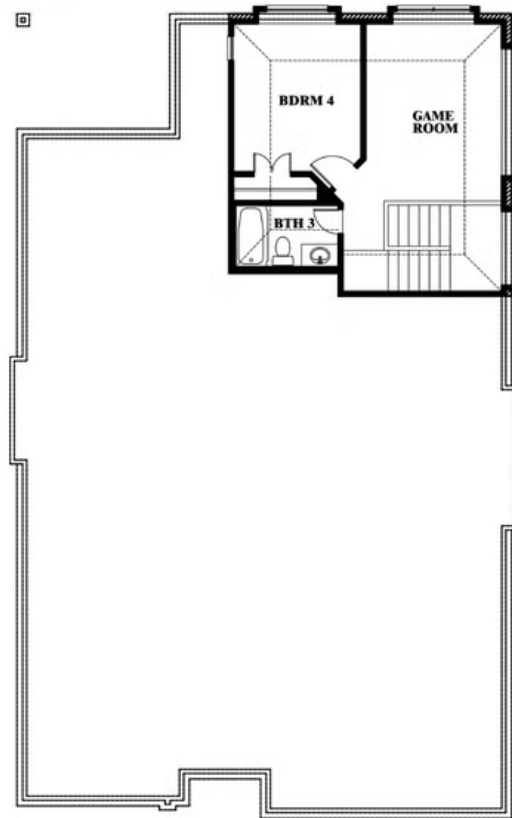

Cypress II

HOMES FROM
\$472,990

CLASSIC SERIES

RIDGEPOINT

817 RUSTY RUN DRIVE, MIDLOTHIAN, TX 76065

2,454
SQUARE FEET

4
BEDROOMS

3.0
BATHROOMS

2
CAR GARAGE

Cypress II

RIDGEPOINT

817 RUSTY RUN DRIVE, MIDLOTHIAN, TX 76065

Cypress II

This brochure is for general informational purposes and is to be used as a guide only. Changes may be made during the development process and floorplans, dimensions, fixtures, fittings, finishes and specifications are subject to change without notice. Window placement, balcony configuration, wardrobe sizes and living areas may vary slightly within each plan type. EQUAL HOUSING OPPORTUNITY