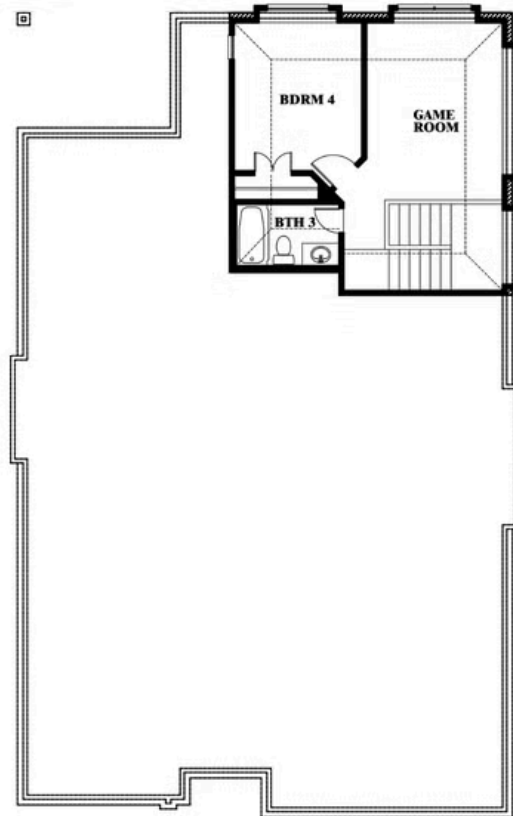

Cypress II

HOMES FROM
\$472,990

CLASSIC SERIES

RIDGEPOINT

817 RUSTY RUN DRIVE, MIDLOTHIAN, TX 76065

2,454
SQUARE FEET

4
BEDROOMS

3.0
BATHROOMS

2
CAR GARAGE

ELEVATION F

Cypress II

RIDGEPOINT

817 RUSTY RUN DRIVE, MIDLOTHIAN, TX 76065

Cypress II

This brochure is for general informational purposes and is to be used as a guide only. Changes may be made during the development process and floorplans, dimensions, fixtures, fittings, finishes and specifications are subject to change without notice. Window placement, balcony configuration, wardrobe sizes and living areas may vary slightly within each plan type. EQUAL HOUSING OPPORTUNITY