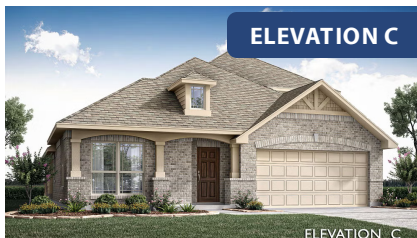

Cypress II

HOMES FROM
\$472,990

CLASSIC SERIES

RIDGEPOINT

817 RUSTY RUN DRIVE, MIDLOTHIAN, TX 76065

2,454
SQUARE FEET

4
BEDROOMS

3.0
BATHROOMS

2
CAR GARAGE

Cypress II

RIDGEPOINT

817 RUSTY RUN DRIVE, MIDLOTHIAN, TX 76065

Cypress II

This brochure is for general informational purposes and is to be used as a guide only. Changes may be made during the development process and floorplans, dimensions, fixtures, fittings, finishes and specifications are subject to change without notice. Window placement, balcony configuration, wardrobe sizes and living areas may vary slightly within each plan type. EQUAL HOUSING OPPORTUNITY