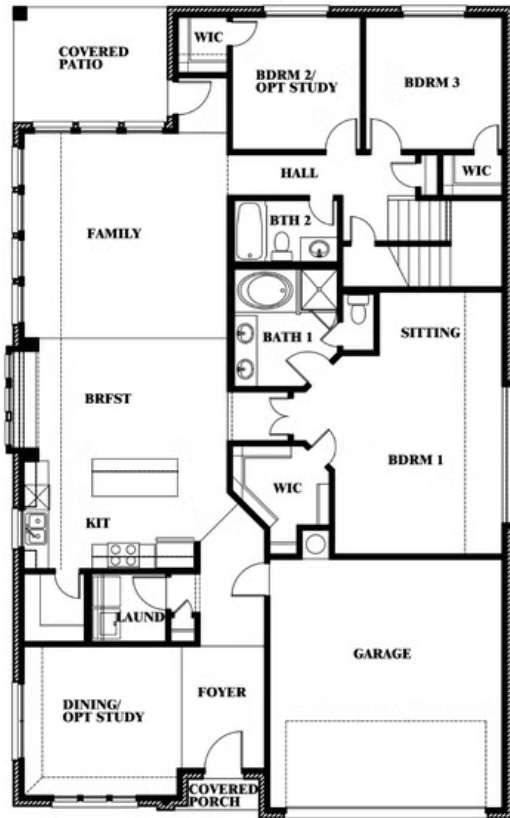

Cypress II

HOMES FROM
\$472,990

CLASSIC SERIES

RIDGEPOINT

817 RUSTY RUN DRIVE, MIDLOTHIAN, TX 76065

2,454
SQUARE FEET

4
BEDROOMS

3.0
BATHROOMS

2
CAR GARAGE

Cypress II

RIDGEPOINT

817 RUSTY RUN DRIVE, MIDLOTHIAN, TX 76065

Cypress II

This brochure is for general informational purposes and is to be used as a guide only. Changes may be made during the development process and floorplans, dimensions, fixtures, fittings, finishes and specifications are subject to change without notice. Window placement, balcony configuration, wardrobe sizes and living areas may vary slightly within each plan type. EQUAL HOUSING OPPORTUNITY