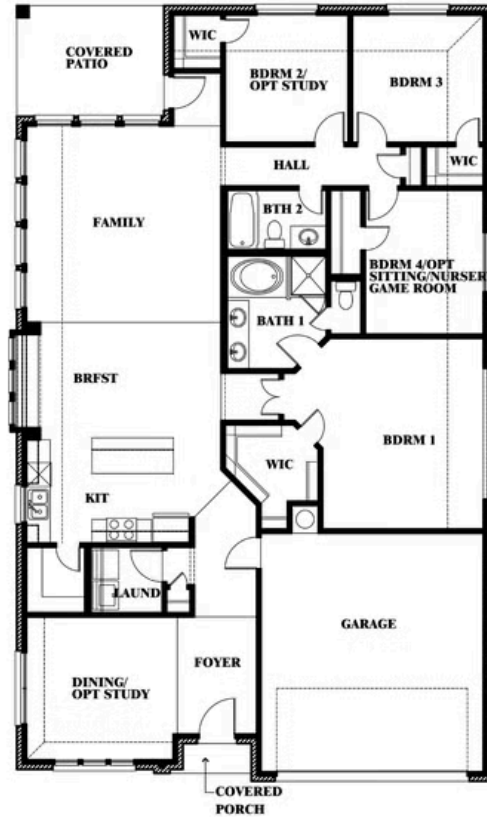

Cypress

CLASSIC SERIES

RIDGEPOINT

817 RUSTY RUN DRIVE, MIDLOTHIAN, TX 76065

HOMES FROM
\$435,990

2,038
SQUARE FEET

4
BEDROOMS

2.0
BATHROOMS

2
CAR GARAGE

ELEVATION E

Document generated Mar 14, 2025. Prices, plans, square footage, features and materials are subject to change at any time without notice and vary among communities. Listed prices are for informational purposes only, are not binding, and do not create any contractual obligation(s). The price of any home is dependent on numerous factors, all of which are unique to a specific home, and is not guaranteed until specified in a binding contract. Pricing of elevations and additional optional beds/baths vary per plan. Some plans require a premium homesite. Please ask the Community Manager for details. Renderings of homes are artist concepts and may not reflect exact colors and materials.

Cypress

RIDGEPOINT

817 RUSTY RUN DRIVE, MIDLOTHIAN, TX 76065

Cypress

This brochure is for general informational purposes and is to be used as a guide only. Changes may be made during the development process and floorplans, dimensions, fixtures, fittings, finishes and specifications are subject to change without notice. Window placement, balcony configuration, wardrobe sizes and living areas may vary slightly within each plan type. EQUAL HOUSING OPPORTUNITY