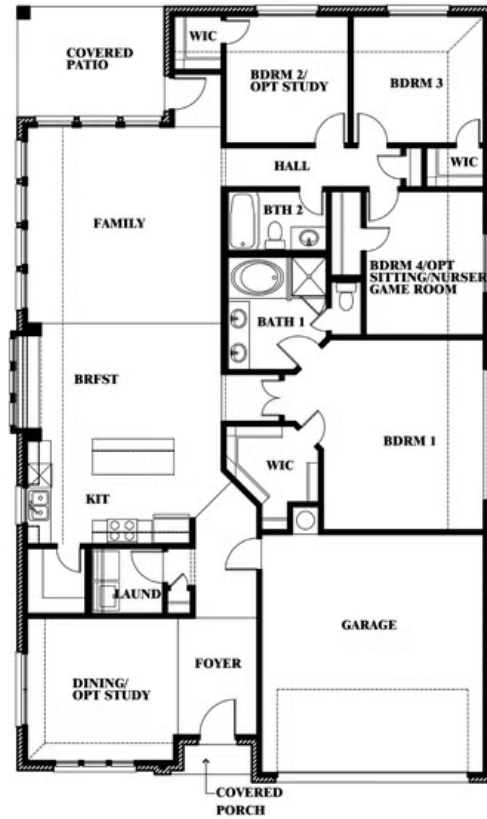

ELEVATION CS

ELEVATION CS

ELEVATION D

ELEVATION D

ELEVATION F

ELEVATION F

ELEVATION FS

ELEVATION FS

Cypress

RIDGEPOINT

817 RUSTY RUN DRIVE, MIDLOTHIAN, TX 76065

Cypress

This brochure is for general informational purposes and is to be used as a guide only. Changes may be made during the development process and floorplans, dimensions, fixtures, fittings, finishes and specifications are subject to change without notice. Window placement, balcony configuration, wardrobe sizes and living areas may vary slightly within each plan type. EQUAL HOUSING OPPORTUNITY