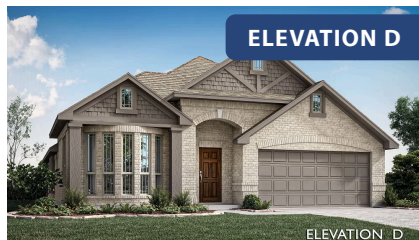

Cypress

CLASSIC SERIES

RIDGEPOINT

817 RUSTY RUN DRIVE, MIDLOTHIAN, TX 76065

HOMES FROM
\$435,990

2,038
SQUARE FEET

4
BEDROOMS

2.0
BATHROOMS

2
CAR GARAGE

ELEVATION E

Document generated Dec 26, 2024. Prices, plans, square footage, features and materials are subject to change at any time without notice and vary among communities. Listed prices are for informational purposes only, are not binding, and do not create any contractual obligation(s). The price of any home is dependent on numerous factors, all of which are unique to a specific home, and is not guaranteed until specified in a binding contract. Pricing of elevations and additional optional beds/baths vary per plan. Some plans require a premium homesite. Please ask the Community Manager for details. Renderings of homes are artist concepts and may not reflect exact colors and materials.