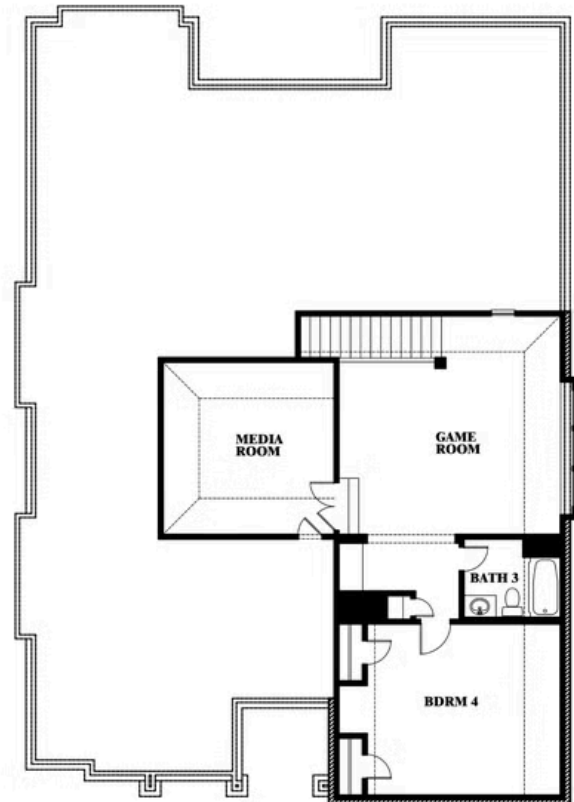

2
CAR GARAGE

ELEVATION D

ELEVATION A

ELEVATION A

ELEVATION AS

ELEVATION AS

ELEVATION C

ELEVATION C

Carolina IV

RIDGEPOINT

817 RUSTY RUN DRIVE, MIDLOTHIAN, TX 76065

Carolina IV

This brochure is for general informational purposes and is to be used as a guide only. Changes may be made during the development process and floorplans, dimensions, fixtures, fittings, finishes and specifications are subject to change without notice. Window placement, balcony configuration, wardrobe sizes and living areas may vary slightly within each plan type. EQUAL HOUSING OPPORTUNITY