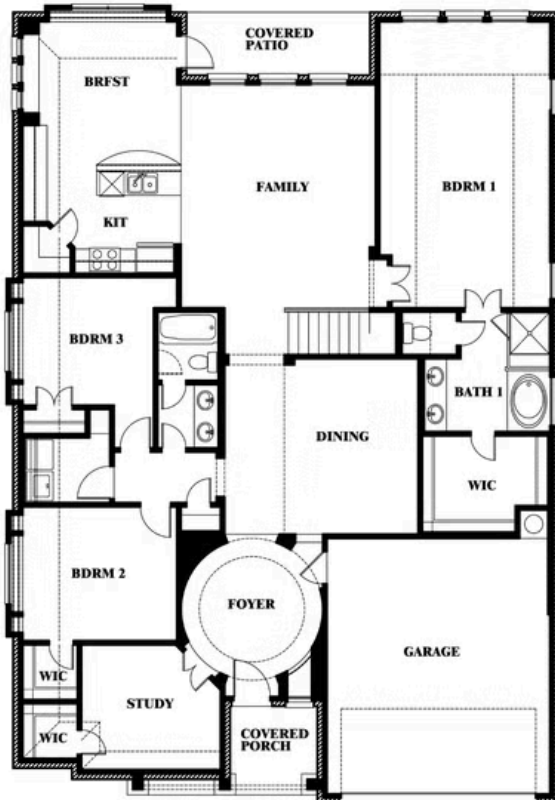

Carolina IV

HOMES FROM
\$520,990

CLASSIC SERIES

RIDGEPOINT

817 RUSTY RUN DRIVE, MIDLOTHIAN, TX 76065

3,280
SQUARE FEET

4
BEDROOMS

3.0
BATHROOMS

2
CAR GARAGE

ELEVATION D

ELEVATION A

ELEVATION A

ELEVATION AS

ELEVATION AS

ELEVATION C

ELEVATION C

Carolina IV

RIDGEPOINT

817 RUSTY RUN DRIVE, MIDLOTHIAN, TX 76065

Carolina IV

This brochure is for general informational purposes and is to be used as a guide only. Changes may be made during the development process and floorplans, dimensions, fixtures, fittings, finishes and specifications are subject to change without notice. Window placement, balcony configuration, wardrobe sizes and living areas may vary slightly within each plan type. EQUAL HOUSING OPPORTUNITY