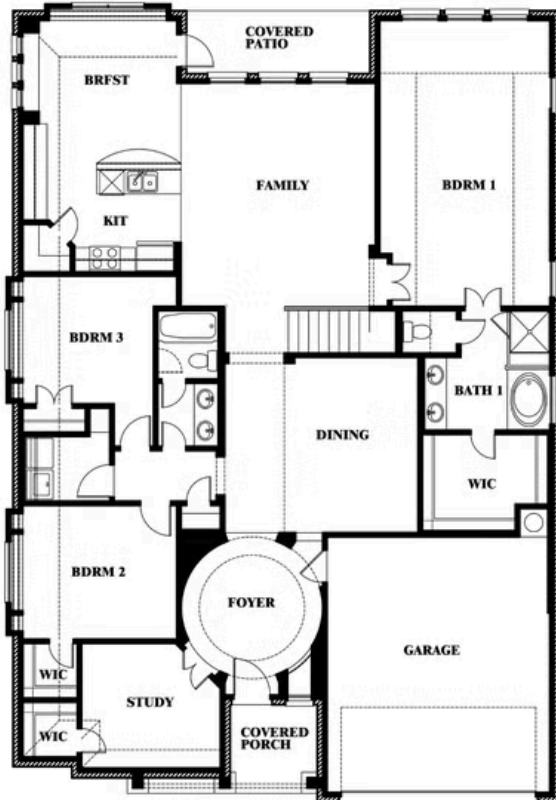

2
CAR GARAGE

ELEVATION AS

ELEVATION A

ELEVATION A

ELEVATION C

ELEVATION C

ELEVATION D

ELEVATION D

Carolina III

RIDGEPOINT

817 RUSTY RUN DRIVE, MIDLOTHIAN, TX 76065

Carolina III

This brochure is for general informational purposes and is to be used as a guide only. Changes may be made during the development process and floorplans, dimensions, fixtures, fittings, finishes and specifications are subject to change without notice. Window placement, balcony configuration, wardrobe sizes and living areas may vary slightly within each plan type. EQUAL HOUSING OPPORTUNITY