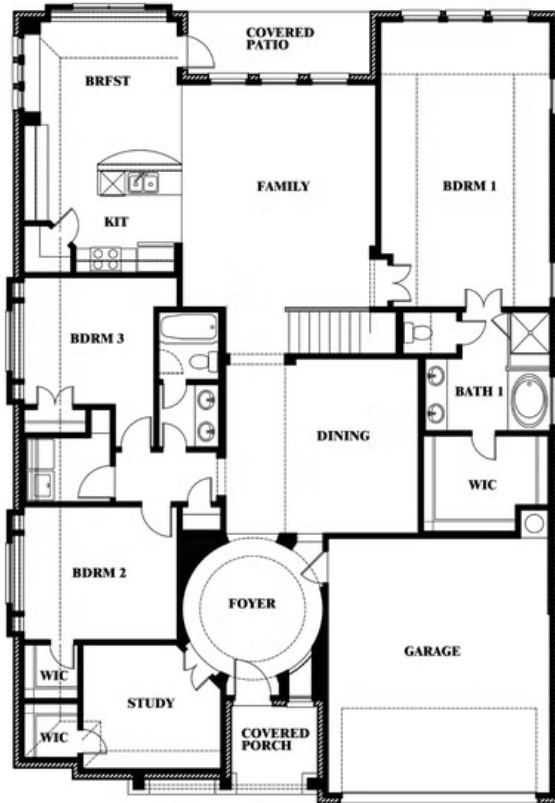

Carolina III

HOMES FROM
\$505,990

CLASSIC SERIES

RIDGEPOINT

817 RUSTY RUN DRIVE, MIDLOTHIAN, TX 76065

3,067
SQUARE FEET

4
BEDROOMS

3.0
BATHROOMS

2
CAR GARAGE

ELEVATION AS

ELEVATION A

ELEVATION C

ELEVATION D

ELEVATION E

ELEVATION F

Document generated Nov 21, 2024. Prices, plans, square footage, features and materials are subject to change at any time without notice and vary among communities. Listed prices are for informational purposes only, are not binding, and do not create any contractual obligation(s). The price of any home is dependent on numerous factors, all of which are unique to a specific home, and is not guaranteed until specified in a binding contract. Pricing of elevations and additional optional beds/baths vary per plan. Some plans require a premium homesite. Please ask the Community Manager for details. Renderings of homes are artist concepts and may not reflect exact colors and materials.

Carolina III

RIDGEPOINT

817 RUSTY RUN DRIVE, MIDLOTHIAN, TX 76065

Carolina III

This brochure is for general informational purposes and is to be used as a guide only. Changes may be made during the development process and floorplans, dimensions, fixtures, fittings, finishes and specifications are subject to change without notice. Window placement, balcony configuration, wardrobe sizes and living areas may vary slightly within each plan type. EQUAL HOUSING OPPORTUNITY