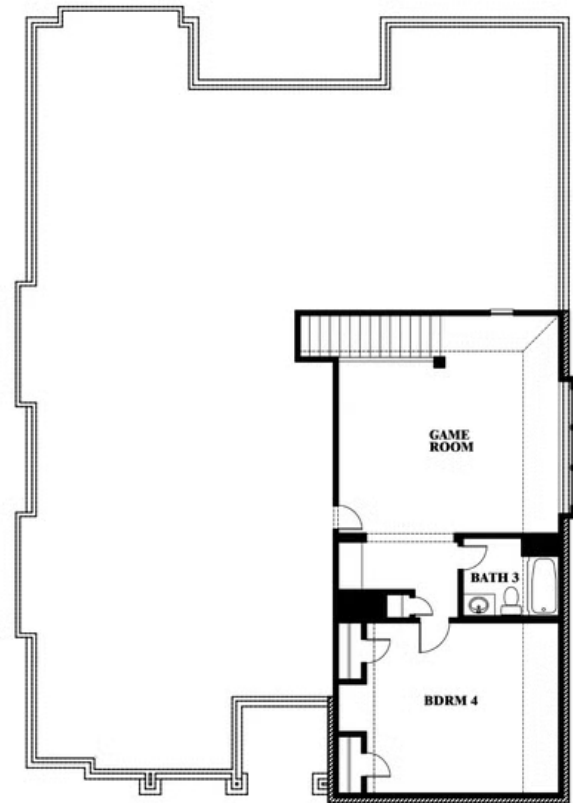

Carolina III

HOMES FROM
\$505,990

CLASSIC SERIES

RIDGEPOINT

817 RUSTY RUN DRIVE, MIDLOTHIAN, TX 76065

3,067
SQUARE FEET

4
BEDROOMS

3.0
BATHROOMS

2
CAR GARAGE

ELEVATION AS

ELEVATION A

ELEVATION C

ELEVATION D

ELEVATION E

ELEVATION F

Document generated Nov 21, 2024. Prices, plans, square footage, features and materials are subject to change at any time without notice and vary among communities. Listed prices are for informational purposes only, are not binding, and do not create any contractual obligation(s). The price of any home is dependent on numerous factors, all of which are unique to a specific home, and is not guaranteed until specified in a binding contract. Pricing of elevations and additional optional beds/baths vary per plan. Some plans require a premium homesite. Please ask the Community Manager for details. Renderings of homes are artist concepts and may not reflect exact colors and materials.

Carolina III

RIDGEPOINT

817 RUSTY RUN DRIVE, MIDLOTHIAN, TX 76065

Carolina III

This brochure is for general informational purposes and is to be used as a guide only. Changes may be made during the development process and floorplans, dimensions, fixtures, fittings, finishes and specifications are subject to change without notice. Window placement, balcony configuration, wardrobe sizes and living areas may vary slightly within each plan type. EQUAL HOUSING OPPORTUNITY