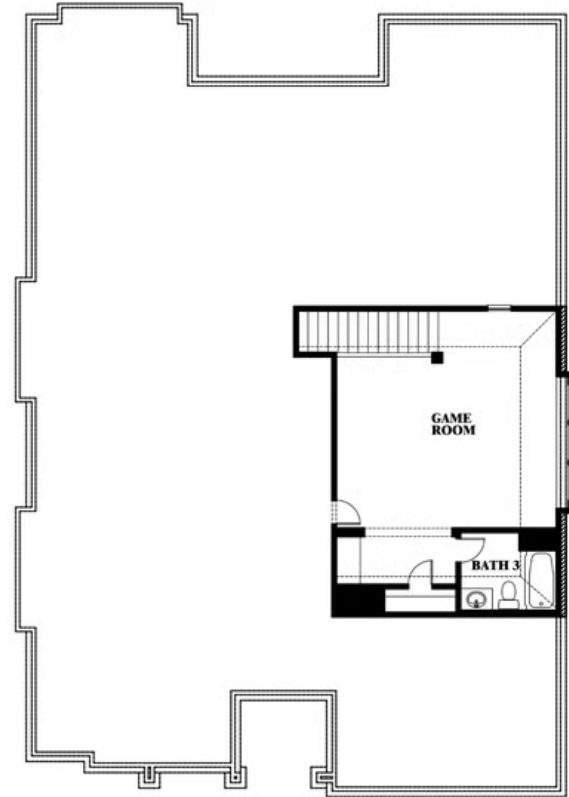

Carolina II

HOMES FROM
\$492,990

CLASSIC SERIES

RIDGEPOINT

817 RUSTY RUN DRIVE, MIDLOTHIAN, TX 76065

2,771
SQUARE FEET

3
BEDROOMS

3.0
BATHROOMS

2
CAR GARAGE

ELEVATION D

ELEVATION A

ELEVATION A

ELEVATION AS

ELEVATION AS

ELEVATION C

ELEVATION C

ELEVATION E

ELEVATION E

ELEVATION F

ELEVATION F

Carolina II

RIDGEPOINT

817 RUSTY RUN DRIVE, MIDLOTHIAN, TX 76065

Carolina II

This brochure is for general informational purposes and is to be used as a guide only. Changes may be made during the development process and floorplans, dimensions, fixtures, fittings, finishes and specifications are subject to change without notice. Window placement, balcony configuration, wardrobe sizes and living areas may vary slightly within each plan type. EQUAL HOUSING OPPORTUNITY