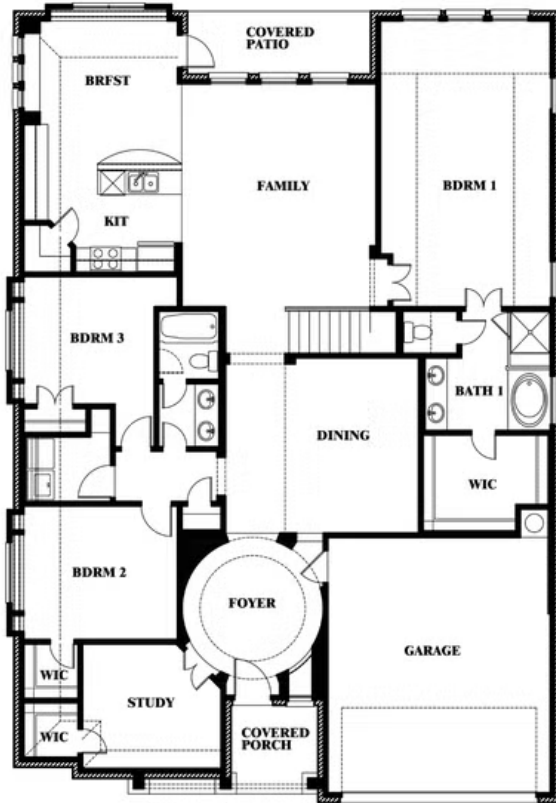

2
CAR GARAGE

ELEVATION D

ELEVATION A

ELEVATION A

ELEVATION AS

ELEVATION AS

ELEVATION C

ELEVATION C

ELEVATION E

ELEVATION E

ELEVATION F

ELEVATION F

Carolina II

RIDGEPOINT

817 RUSTY RUN DRIVE, MIDLOTHIAN, TX 76065

Carolina II

This brochure is for general informational purposes and is to be used as a guide only. Changes may be made during the development process and floorplans, dimensions, fixtures, fittings, finishes and specifications are subject to change without notice. Window placement, balcony configuration, wardrobe sizes and living areas may vary slightly within each plan type. EQUAL HOUSING OPPORTUNITY

Carolina II

RIDGEPOINT

817 RUSTY RUN DRIVE, MIDLOTHIAN, TX 76065

Carolina II with Media Room

This brochure is for general informational purposes and is to be used as a guide only. Changes may be made during the development process and floorplans, dimensions, fixtures, fittings, finishes and specifications are subject to change without notice. Window placement, balcony configuration, wardrobe sizes and living areas may vary slightly within each plan type. EQUAL HOUSING OPPORTUNITY