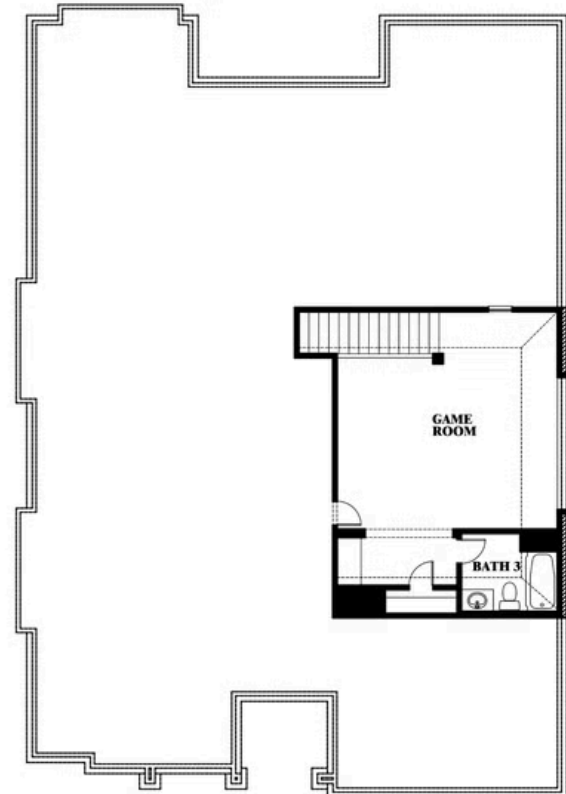

Carolina II

HOMES FROM
\$492,990

CLASSIC SERIES

RIDGEPOINT

817 RUSTY RUN DRIVE, MIDLOTHIAN, TX 76065

2,771
SQUARE FEET

3
BEDROOMS

3.0
BATHROOMS

2
CAR GARAGE

ELEVATION D

ELEVATION A

ELEVATION A

ELEVATION AS

ELEVATION AS

ELEVATION C

ELEVATION C

ELEVATION E

ELEVATION E

ELEVATION F

ELEVATION F

Carolina II

RIDGEPOINT

817 RUSTY RUN DRIVE, MIDLOTHIAN, TX 76065

Carolina II

This brochure is for general informational purposes and is to be used as a guide only. Changes may be made during the development process and floorplans, dimensions, fixtures, fittings, finishes and specifications are subject to change without notice. Window placement, balcony configuration, wardrobe sizes and living areas may vary slightly within each plan type. EQUAL HOUSING OPPORTUNITY