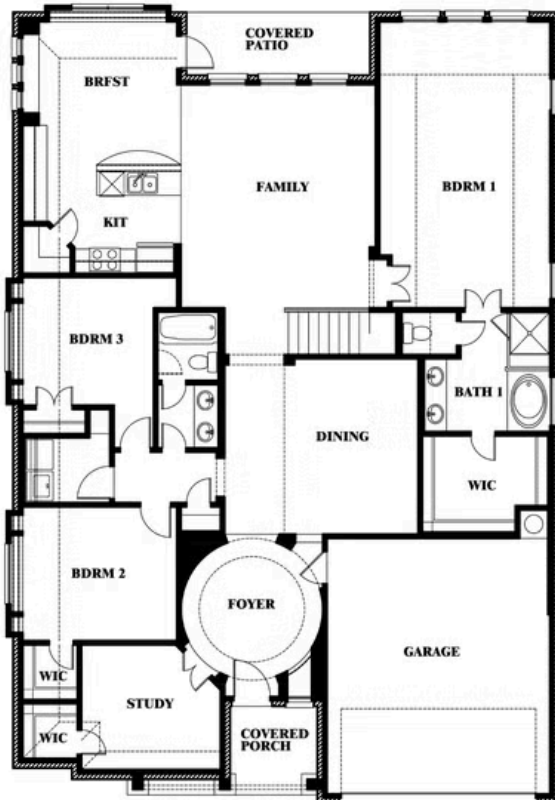

2
CAR GARAGE

ELEVATION D

ELEVATION A

ELEVATION A

ELEVATION AS

ELEVATION AS

ELEVATION C

ELEVATION C

ELEVATION E

ELEVATION E

ELEVATION F

ELEVATION F

Carolina II

RIDGEPOINT

817 RUSTY RUN DRIVE, MIDLOTHIAN, TX 76065

Carolina II

This brochure is for general informational purposes and is to be used as a guide only. Changes may be made during the development process and floorplans, dimensions, fixtures, fittings, finishes and specifications are subject to change without notice. Window placement, balcony configuration, wardrobe sizes and living areas may vary slightly within each plan type. EQUAL HOUSING OPPORTUNITY

Carolina II

RIDGEPOINT

817 RUSTY RUN DRIVE, MIDLOTHIAN, TX 76065

Carolina II with Media Room

This brochure is for general informational purposes and is to be used as a guide only. Changes may be made during the development process and floorplans, dimensions, fixtures, fittings, finishes and specifications are subject to change without notice. Window placement, balcony configuration, wardrobe sizes and living areas may vary slightly within each plan type. EQUAL HOUSING OPPORTUNITY