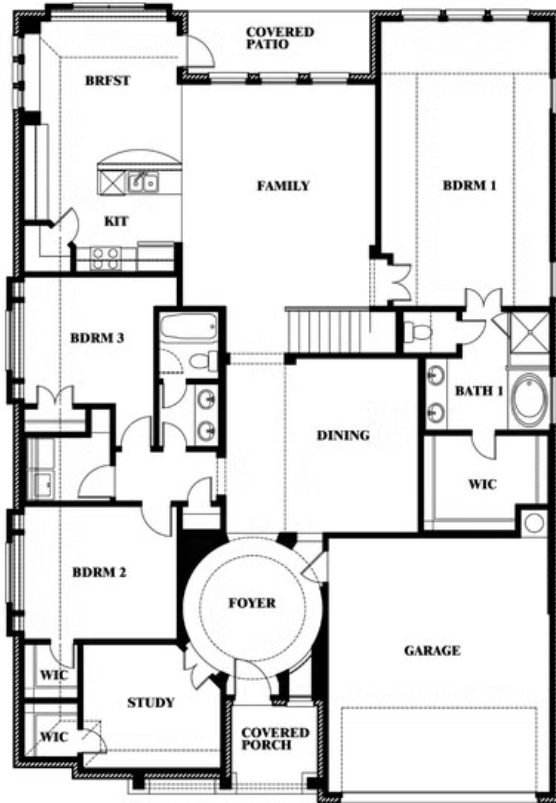

This brochure is for general informational purposes and is to be used as a guide only. Changes may be made during the development process and floorplans, dimensions, fixtures, fittings, finishes and specifications are subject to change without notice. Window placement, balcony configuration, wardrobe sizes and living areas may vary slightly within each plan type. EQUAL HOUSING OPPORTUNITY

Carolina II

RIDGEPOINT

817 RUSTY RUN DRIVE, MIDLOTHIAN, TX 76065

Carolina II with Media Room

This brochure is for general informational purposes and is to be used as a guide only. Changes may be made during the development process and floorplans, dimensions, fixtures, fittings, finishes and specifications are subject to change without notice. Window placement, balcony configuration, wardrobe sizes and living areas may vary slightly within each plan type. EQUAL HOUSING OPPORTUNITY