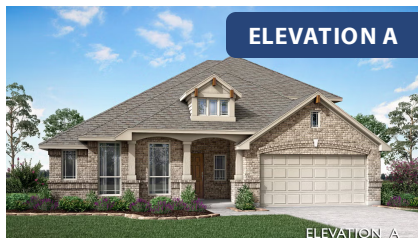

Carolina II

HOMES FROM
\$492,990

CLASSIC SERIES

RIDGEPOINT

817 RUSTY RUN DRIVE, MIDLOTHIAN, TX 76065

2,771
SQUARE FEET

3
BEDROOMS

3.0
BATHROOMS

2
CAR GARAGE

ELEVATION D

ELEVATION A

ELEVATION A

ELEVATION AS

ELEVATION AS

ELEVATION C

ELEVATION C