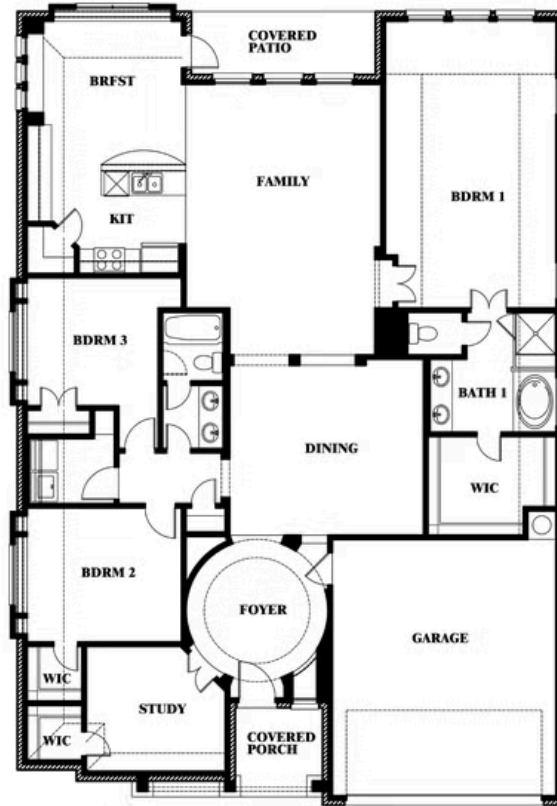

Carolina

CLASSIC SERIES

RIDGEPOINT

817 RUSTY RUN DRIVE, MIDLOTHIAN, TX 76065

HOMES FROM
\$452,990

2,313
SQUARE FEET

3
BEDROOMS

2.0
BATHROOMS

2
CAR GARAGE

ELEVATION C

ELEVATION A

ELEVATION A

ELEVATION AS

ELEVATION AS

ELEVATION D

ELEVATION D

Carolina

RIDGEPOINT

817 RUSTY RUN DRIVE, MIDLOTHIAN, TX 76065

Carolina

This brochure is for general informational purposes and is to be used as a guide only. Changes may be made during the development process and floorplans, dimensions, fixtures, fittings, finishes and specifications are subject to change without notice. Window placement, balcony configuration, wardrobe sizes and living areas may vary slightly within each plan type. EQUAL HOUSING OPPORTUNITY