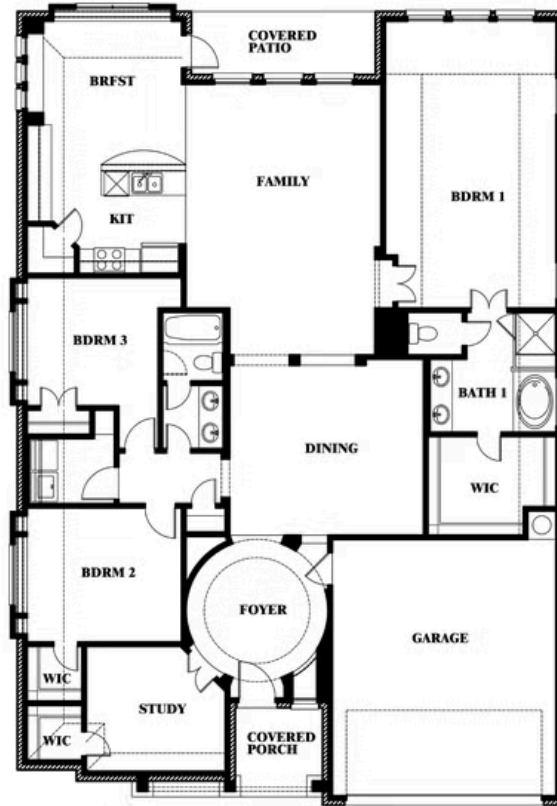

2
CAR GARAGE

ELEVATION C

ELEVATION A

ELEVATION A

ELEVATION AS

ELEVATION AS

ELEVATION D

ELEVATION D

Carolina

RIDGEPOINT

817 RUSTY RUN DRIVE, MIDLOTHIAN, TX 76065

Carolina

This brochure is for general informational purposes and is to be used as a guide only. Changes may be made during the development process and floorplans, dimensions, fixtures, fittings, finishes and specifications are subject to change without notice. Window placement, balcony configuration, wardrobe sizes and living areas may vary slightly within each plan type. EQUAL HOUSING OPPORTUNITY