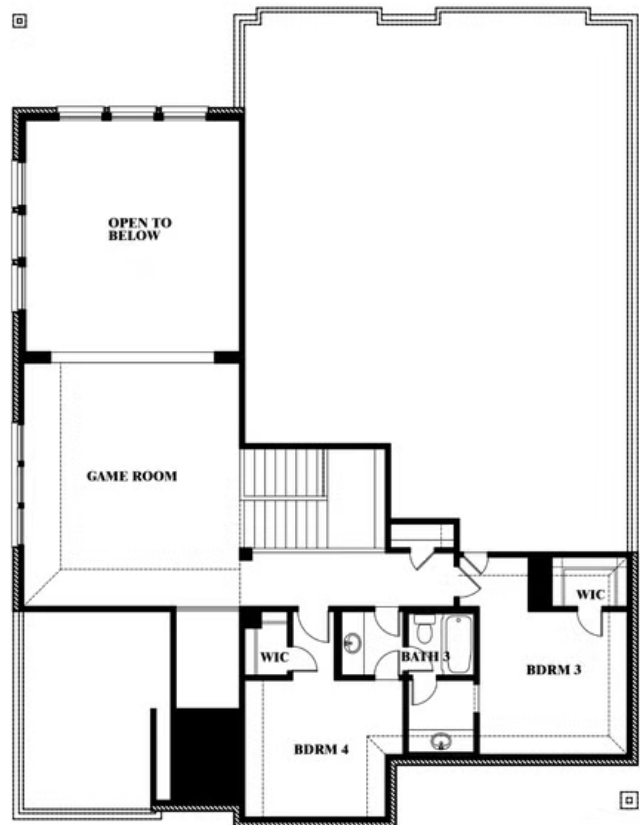

Bellflower

HOMES FROM
\$555,990

CLASSIC SERIES

RIDGEPOINT

817 RUSTY RUN DRIVE, MIDLOTHIAN, TX 76065

3,527
SQUARE FEET

4
BEDROOMS

3.5
BATHROOMS

2
CAR GARAGE

ELEVATION D

ELEVATION A

ELEVATION A

ELEVATION AS

ELEVATION AS

ELEVATION B

ELEVATION B

Bellflower

RIDGEPOINT

817 RUSTY RUN DRIVE, MIDLOTHIAN, TX 76065

Bellflower

This brochure is for general informational purposes and is to be used as a guide only. Changes may be made during the development process and floorplans, dimensions, fixtures, fittings, finishes and specifications are subject to change without notice. Window placement, balcony configuration, wardrobe sizes and living areas may vary slightly within each plan type. EQUAL HOUSING OPPORTUNITY