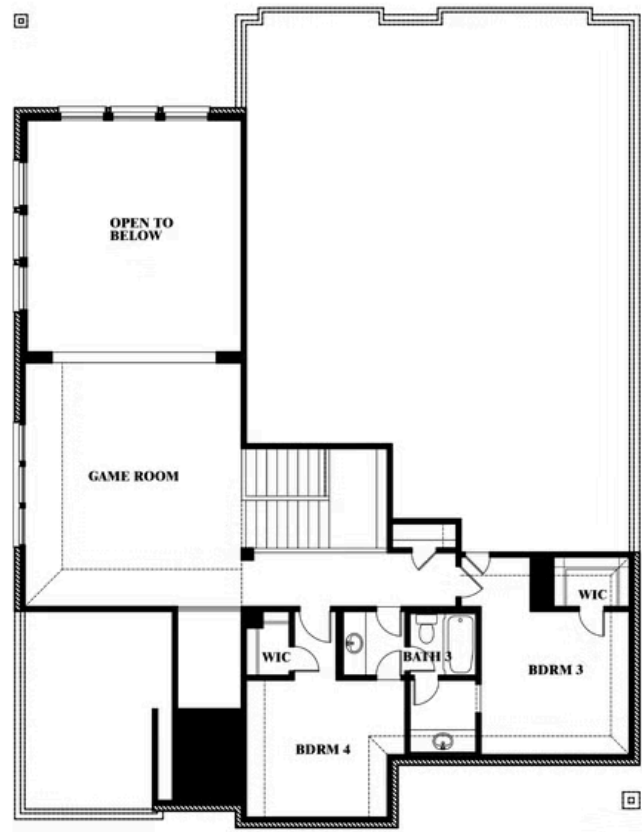

Bellflower

HOMES FROM
\$555,990

CLASSIC SERIES

RIDGEPOINT

817 RUSTY RUN DRIVE, MIDLOTHIAN, TX 76065

3,527
SQUARE FEET

4
BEDROOMS

3.5
BATHROOMS

Bellflower

RIDGEPOINT

817 RUSTY RUN DRIVE, MIDLOTHIAN, TX 76065

BELLFLOWER FLOOR PLAN

Bellflower

This brochure is for general informational purposes and is to be used as a guide only. Changes may be made during the development process and floorplans, dimensions, fixtures, fittings, finishes and specifications are subject to change without notice. Window placement, balcony configuration, wardrobe sizes and living areas may vary slightly within each plan type. EQUAL HOUSING OPPORTUNITY