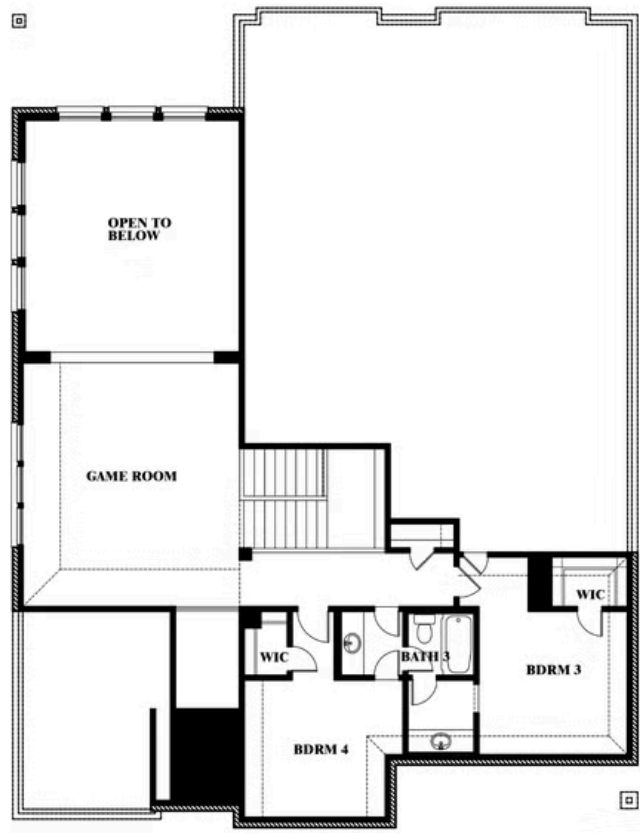

Bellflower

RIDGEPOINT

817 RUSTY RUN DRIVE, MIDLOTHIAN, TX 76065

BELLFLOWER FLOOR PLAN

Bellflower

This brochure is for general informational purposes and is to be used as a guide only. Changes may be made during the development process and floorplans, dimensions, fixtures, fittings, finishes and specifications are subject to change without notice. Window placement, balcony configuration, wardrobe sizes and living areas may vary slightly within each plan type. EQUAL HOUSING OPPORTUNITY