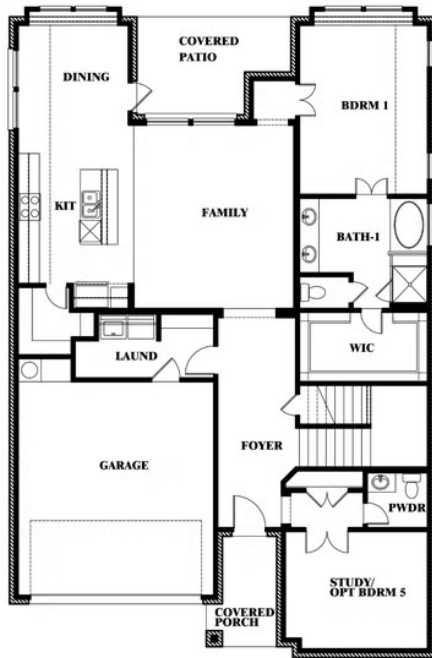

VIOLET II ELEVATION B

Violet II

VIOLET II FLOOR PLAN

MOCKINGBIRD HEIGHTS

1134 S BLUEBIRD LANE, MIDLOTHIAN, TX 76065

Violet II