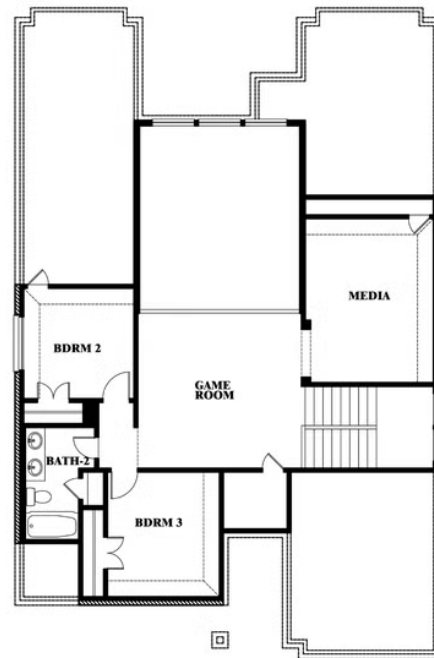

ELEVATION B

Violet II

VIOLET II FLOOR PLAN

MOCKINGBIRD HEIGHTS

1134 S BLUEBIRD LANE, MIDLOTHIAN, TX 76065

Violet II