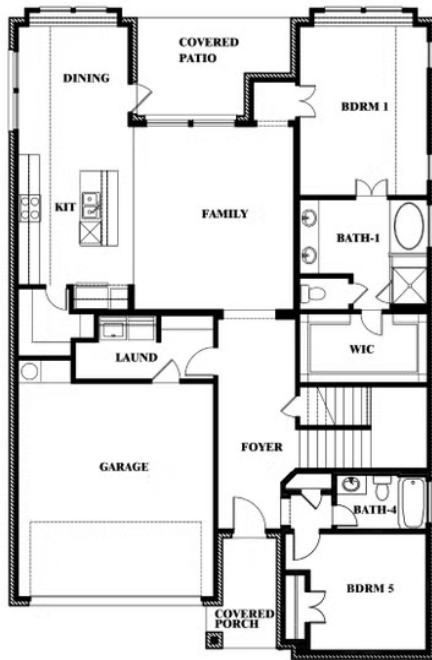

Violet II

MOCKINGBIRD HEIGHTS

1134 S BLUEBIRD LANE, MIDLOTHIAN, TX 76065

VIOLET II FLOOR PLAN WITH OPTIONAL BEDROOM AT STUDY

Violet II

Opt. Bed 5 & Bath 4 at Study