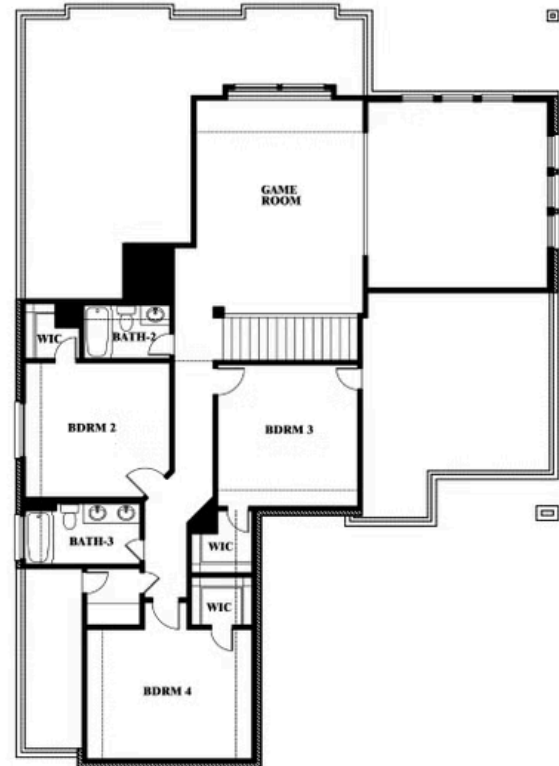

Spring Cress

MOCKINGBIRD HEIGHTS

1134 S BLUEBIRD LANE, MIDLOTHIAN, TX 76065

Spring Cress

This brochure is for general informational purposes and is to be used as a guide only. Changes may be made during the development process and floorplans, dimensions, fixtures, fittings, finishes and specifications are subject to change without notice. Window placement, balcony configuration, wardrobe sizes and living areas may vary slightly within each plan type. EQUAL HOUSING OPPORTUNITY

Spring Cress

MOCKINGBIRD HEIGHTS

1134 S BLUEBIRD LANE, MIDLOTHIAN, TX 76065

Spring Cress Opt. Bed 6 & Bath 5 at Media

This brochure is for general informational purposes and is to be used as a guide only. Changes may be made during the development process and floorplans, dimensions, fixtures, fittings, finishes and specifications are subject to change without notice. Window placement, balcony configuration, wardrobe sizes and living areas may vary slightly within each plan type. EQUAL HOUSING OPPORTUNITY

Spring Cress

MOCKINGBIRD HEIGHTS

1134 S BLUEBIRD LANE, MIDLOTHIAN, TX 76065

Spring Cress Opt. Mini Garage at Dining

This brochure is for general informational purposes and is to be used as a guide only. Changes may be made during the development process and floorplans, dimensions, fixtures, fittings, finishes and specifications are subject to change without notice. Window placement, balcony configuration, wardrobe sizes and living areas may vary slightly within each plan type. EQUAL HOUSING OPPORTUNITY