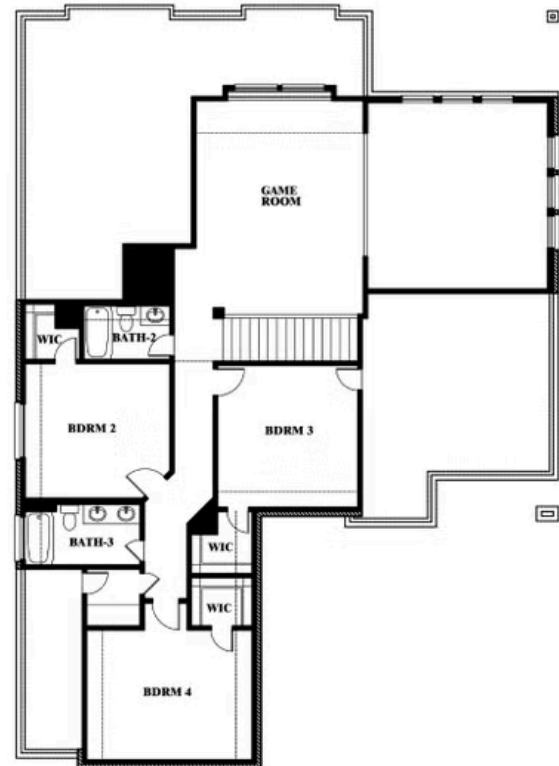

Spring Cress

MOCKINGBIRD HEIGHTS

1134 S BLUEBIRD LANE, MIDLOTHIAN, TX 76065

Spring Cress Opt. Bed 6 & Bath 5 at Media

This brochure is for general informational purposes and is to be used as a guide only. Changes may be made during the development process and floorplans, dimensions, fixtures, fittings, finishes and specifications are subject to change without notice. Window placement, balcony configuration, wardrobe sizes and living areas may vary slightly within each plan type. EQUAL HOUSING OPPORTUNITY

Spring Cress

MOCKINGBIRD HEIGHTS

1134 S BLUEBIRD LANE, MIDLOTHIAN, TX 76065

Spring Cress Opt. Mini Garage at Dining

This brochure is for general informational purposes and is to be used as a guide only. Changes may be made during the development process and floorplans, dimensions, fixtures, fittings, finishes and specifications are subject to change without notice. Window placement, balcony configuration, wardrobe sizes and living areas may vary slightly within each plan type. EQUAL HOUSING OPPORTUNITY

Spring Cress

MOCKINGBIRD HEIGHTS

1134 S BLUEBIRD LANE, MIDLOTHIAN, TX 76065

Spring Cress Opt. Bed 5 & Bath 4 at Dining

This brochure is for general informational purposes and is to be used as a guide only. Changes may be made during the development process and floorplans, dimensions, fixtures, fittings, finishes and specifications are subject to change without notice. Window placement, balcony configuration, wardrobe sizes and living areas may vary slightly within each plan type. EQUAL HOUSING OPPORTUNITY