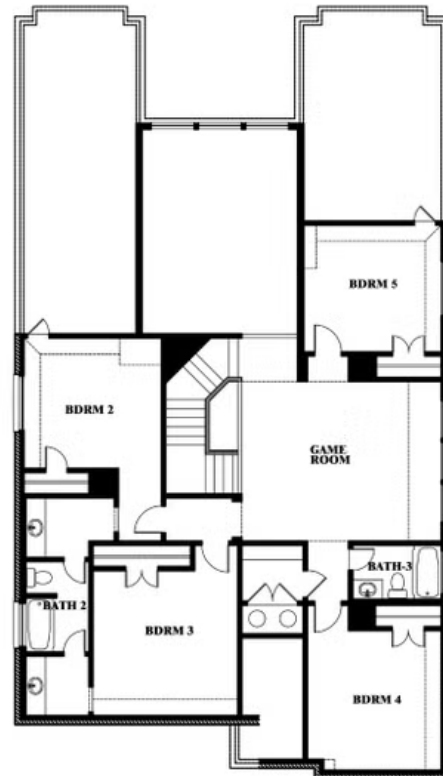

Rose III

ROSE III FLOOR PLAN

MOCKINGBIRD HEIGHTS

1134 S BLUEBIRD LANE, MIDLOTHIAN, TX 76065

Rose III

This brochure is for general informational purposes and is to be used as a guide only. Changes may be made during the development process and floorplans, dimensions, fixtures, fittings, finishes and specifications are subject to change without notice. Window placement, balcony configuration, wardrobe sizes and living areas may vary slightly within each plan type. EQUAL HOUSING OPPORTUNITY

Rose III

MOCKINGBIRD HEIGHTS

1134 S BLUEBIRD LANE, MIDLOTHIAN, TX 76065

ROSE III FLOOR PLAN WITH OPTIONAL BED & BATH AT STUDY

Rose III Opt. Bed & Bath at Study

This brochure is for general informational purposes and is to be used as a guide only. Changes may be made during the development process and floorplans, dimensions, fixtures, fittings, finishes and specifications are subject to change without notice. Window placement, balcony configuration, wardrobe sizes and living areas may vary slightly within each plan type. EQUAL HOUSING OPPORTUNITY