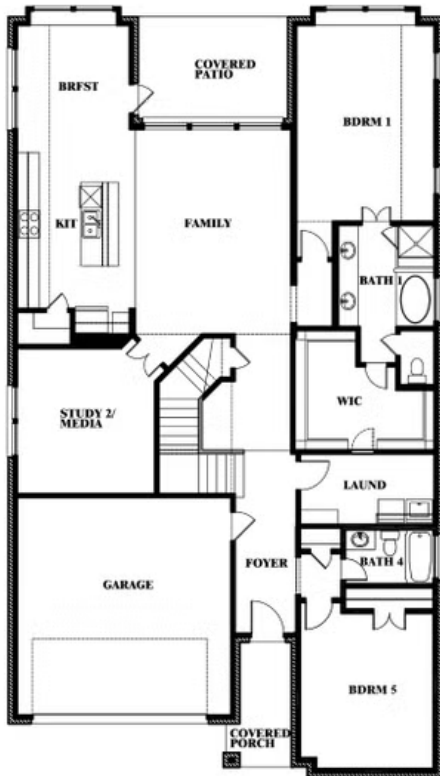

Rose III

ROSE III FLOOR PLAN

MOCKINGBIRD HEIGHTS

1134 S BLUEBIRD LANE, MIDLOTHIAN, TX 76065

Rose III

This brochure is for general informational purposes and is to be used as a guide only. Changes may be made during the development process and floorplans, dimensions, fixtures, fittings, finishes and specifications are subject to change without notice. Window placement, balcony configuration, wardrobe sizes and living areas may vary slightly within each plan type. EQUAL HOUSING OPPORTUNITY

Rose III

MOCKINGBIRD HEIGHTS

1134 S BLUEBIRD LANE, MIDLOTHIAN, TX 76065

ROSE III FLOOR PLAN WITH OPTIONAL BED & BATH AT STUDY

Rose III Opt. Bed & Bath at Study

This brochure is for general informational purposes and is to be used as a guide only. Changes may be made during the development process and floorplans, dimensions, fixtures, fittings, finishes and specifications are subject to change without notice. Window placement, balcony configuration, wardrobe sizes and living areas may vary slightly within each plan type. EQUAL HOUSING OPPORTUNITY