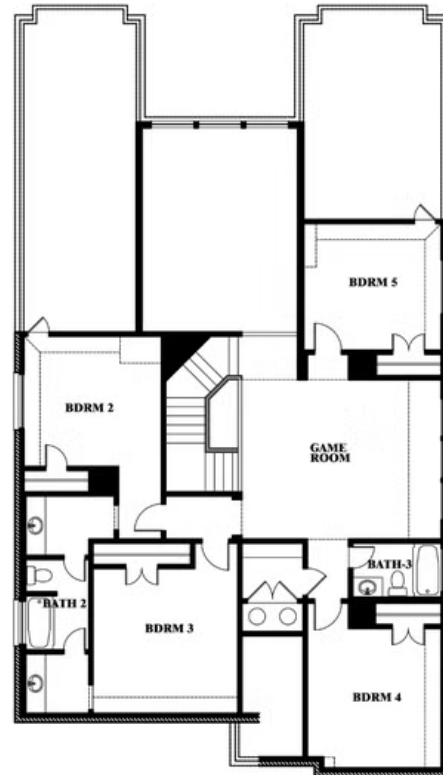

Rose III

ROSE III FLOOR PLAN

MOCKINGBIRD HEIGHTS

1134 S BLUEBIRD LANE, MIDLOTHIAN, TX 76065

Rose III

This brochure is for general informational purposes and is to be used as a guide only. Changes may be made during the development process and floorplans, dimensions, fixtures, fittings, finishes and specifications are subject to change without notice. Window placement, balcony configuration, wardrobe sizes and living areas may vary slightly within each plan type. EQUAL HOUSING OPPORTUNITY

Rose III

MOCKINGBIRD HEIGHTS

1134 S BLUEBIRD LANE, MIDLOTHIAN, TX 76065

ROSE III FLOOR PLAN WITH OPTIONAL BED & BATH AT STUDY

Rose III Opt. Bed & Bath at Study

This brochure is for general informational purposes and is to be used as a guide only. Changes may be made during the development process and floorplans, dimensions, fixtures, fittings, finishes and specifications are subject to change without notice. Window placement, balcony configuration, wardrobe sizes and living areas may vary slightly within each plan type. EQUAL HOUSING OPPORTUNITY