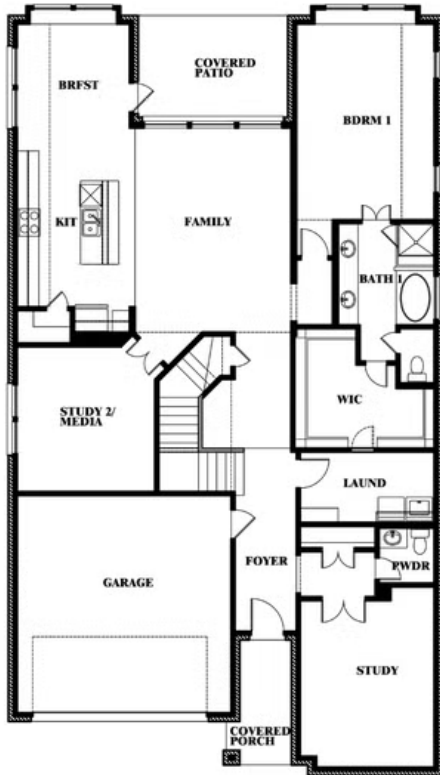

Rose III

HOMES FROM
\$548,990

CLASSIC SERIES

MOCKINGBIRD HEIGHTS

1134 S BLUEBIRD LANE, MIDLOTHIAN, TX 76065

3,557
SQUARE FEET

5
BEDROOMS

3.5
BATHROOMS

Rose III

ROSE III FLOOR PLAN

MOCKINGBIRD HEIGHTS

1134 S BLUEBIRD LANE, MIDLOTHIAN, TX 76065

Rose III

This brochure is for general informational purposes and is to be used as a guide only. Changes may be made during the development process and floorplans, dimensions, fixtures, fittings, finishes and specifications are subject to change without notice. Window placement, balcony configuration, wardrobe sizes and living areas may vary slightly within each plan type. EQUAL HOUSING OPPORTUNITY

Rose III

MOCKINGBIRD HEIGHTS

1134 S BLUEBIRD LANE, MIDLOTHIAN, TX 76065

ROSE III FLOOR PLAN WITH OPTIONAL BED & BATH AT STUDY

Rose III Opt. Bed & Bath at Study

This brochure is for general informational purposes and is to be used as a guide only. Changes may be made during the development process and floorplans, dimensions, fixtures, fittings, finishes and specifications are subject to change without notice. Window placement, balcony configuration, wardrobe sizes and living areas may vary slightly within each plan type. EQUAL HOUSING OPPORTUNITY