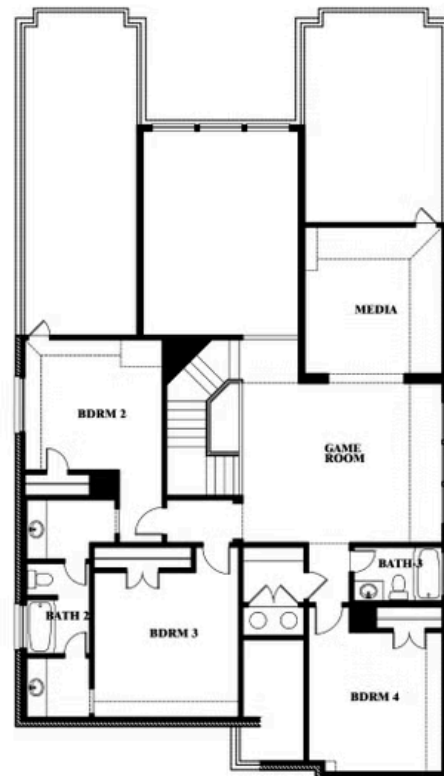

Rose II

HOMES FROM
\$None

CLASSIC SERIES

MOCKINGBIRD HEIGHTS

1134 S BLUEBIRD LANE, MIDLOTHIAN, TX 76065

3,557
SQUARE FEET

4
BEDROOMS

3.5
BATHROOMS

ELEVATION A

ELEVATION A

Rose II

ROSE II FLOOR PLAN

MOCKINGBIRD HEIGHTS

1134 S BLUEBIRD LANE, MIDLOTHIAN, TX 76065

Rose II

This brochure is for general informational purposes and is to be used as a guide only. Changes may be made during the development process and floorplans, dimensions, fixtures, fittings, finishes and specifications are subject to change without notice. Window placement, balcony configuration, wardrobe sizes and living areas may vary slightly within each plan type. EQUAL HOUSING OPPORTUNITY

Rose II

MOCKINGBIRD HEIGHTS

1134 S BLUEBIRD LANE, MIDLOTHIAN, TX 76065

ROSE II FLOOR PLAN WITH OPTIONAL BED & BATH AT STUDY

Rose II Opt. Bed & Bath at Study

This brochure is for general informational purposes and is to be used as a guide only. Changes may be made during the development process and floorplans, dimensions, fixtures, fittings, finishes and specifications are subject to change without notice. Window placement, balcony configuration, wardrobe sizes and living areas may vary slightly within each plan type. EQUAL HOUSING OPPORTUNITY