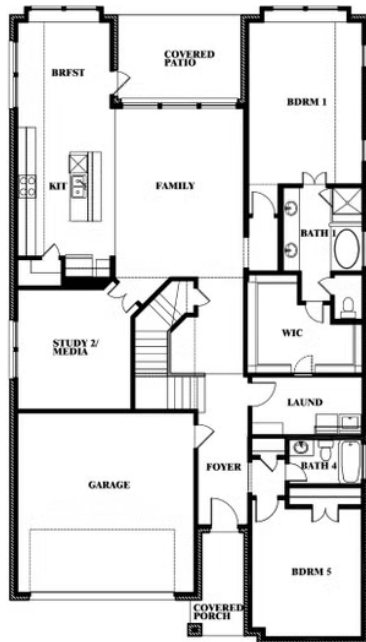

Rose

MOCKINGBIRD HEIGHTS

1134 S BLUEBIRD LANE, MIDLOTHIAN, TX 76065

ROSE FLOOR PLAN WITH OPTIONAL BED & BATH AT STUDY

Rose
Opt. Bed & Bath at Study