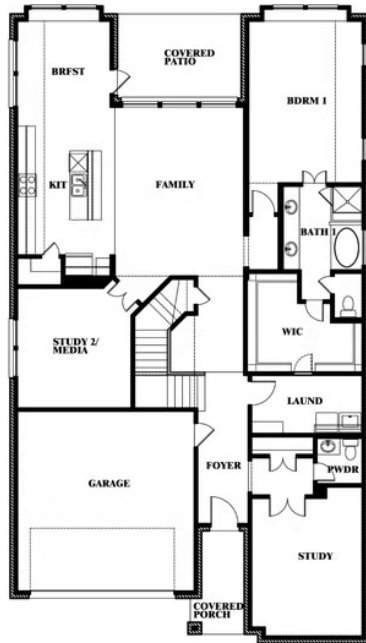

Rose

ROSE FLOOR PLAN

MOCKINGBIRD HEIGHTS

1134 S BLUEBIRD LANE, MIDLOTHIAN, TX 76065

Rose