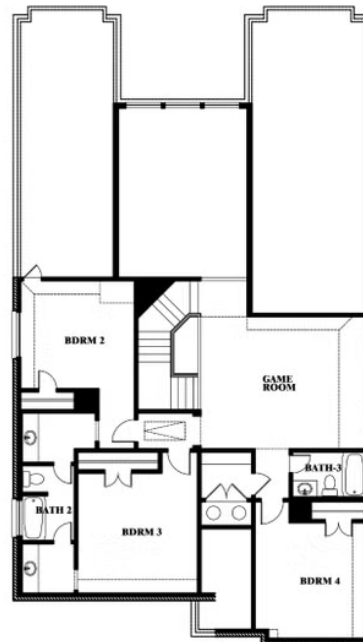

Rose

MOCKINGBIRD HEIGHTS

1134 S BLUEBIRD LANE, MIDLOTHIAN, TX 76065

ROSE FLOOR PLAN WITH OPTIONAL BED & BATH AT STUDY

Rose
Opt. Bed & Bath at Study