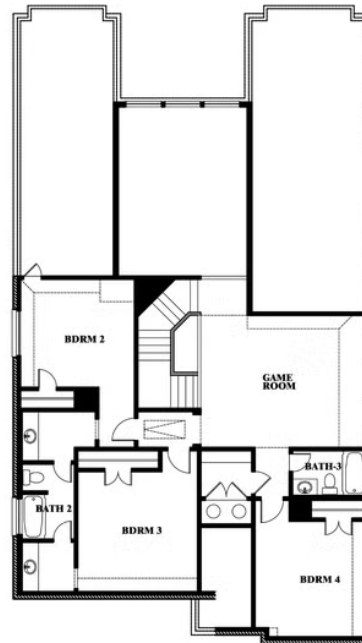

Rose

ROSE FLOOR PLAN

MOCKINGBIRD HEIGHTS

1134 S BLUEBIRD LANE, MIDLOTHIAN, TX 76065

Rose