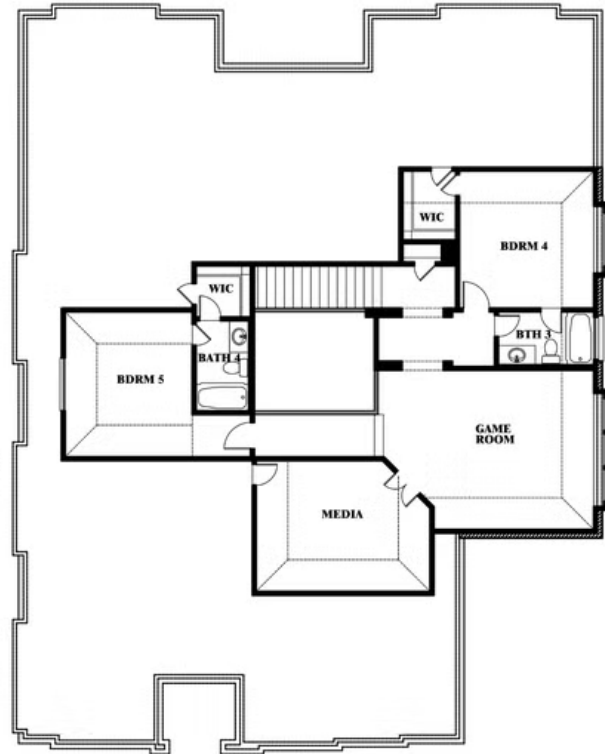

Primrose VI

HOMES FROM
\$674,990

CLASSIC SERIES

MOCKINGBIRD HEIGHTS

1134 S BLUEBIRD LANE, MIDLOTHIAN, TX 76065

4,035
SQUARE FEET

5
BEDROOMS

4.5
BATHROOMS

3
CAR GARAGE

ELEVATION A

ELEVATION B

ELEVATION B

ELEVATION C

ELEVATION C

Primrose VI

MOCKINGBIRD HEIGHTS

1134 S BLUEBIRD LANE, MIDLOTHIAN, TX 76065

Primrose VI

This brochure is for general informational purposes and is to be used as a guide only. Changes may be made during the development process and floorplans, dimensions, fixtures, fittings, finishes and specifications are subject to change without notice. Window placement, balcony configuration, wardrobe sizes and living areas may vary slightly within each plan type. EQUAL HOUSING OPPORTUNITY