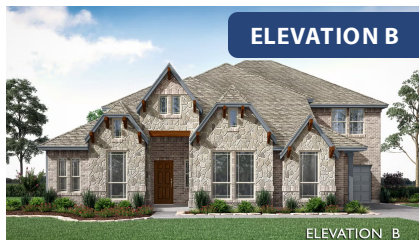

Primrose VI

HOMES FROM
\$674,990

CLASSIC SERIES

MOCKINGBIRD HEIGHTS

1134 S BLUEBIRD LANE, MIDLOTHIAN, TX 76065

4,035
SQUARE FEET

5
BEDROOMS

4.5
BATHROOMS

3
CAR GARAGE

ELEVATION A

ELEVATION B

ELEVATION B

ELEVATION C

ELEVATION C

Primrose VI

MOCKINGBIRD HEIGHTS

1134 S BLUEBIRD LANE, MIDLOTHIAN, TX 76065

Primrose VI

This brochure is for general informational purposes and is to be used as a guide only. Changes may be made during the development process and floorplans, dimensions, fixtures, fittings, finishes and specifications are subject to change without notice. Window placement, balcony configuration, wardrobe sizes and living areas may vary slightly within each plan type. EQUAL HOUSING OPPORTUNITY