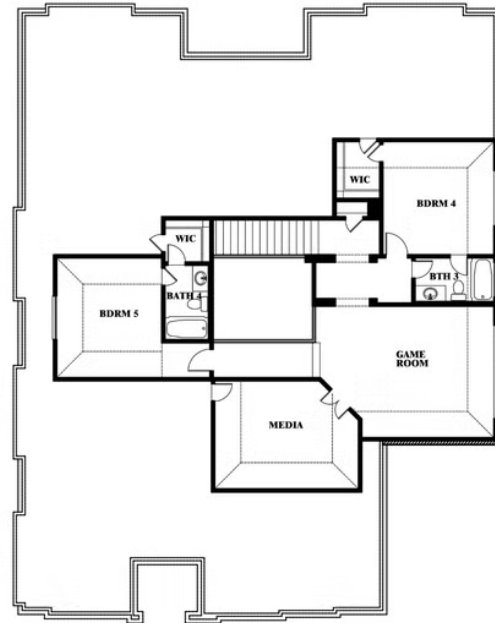

ELEVATION C

ELEVATION C

Primrose VI

MOCKINGBIRD HEIGHTS

1134 S BLUEBIRD LANE, MIDLOTHIAN, TX 76065

Primrose VI