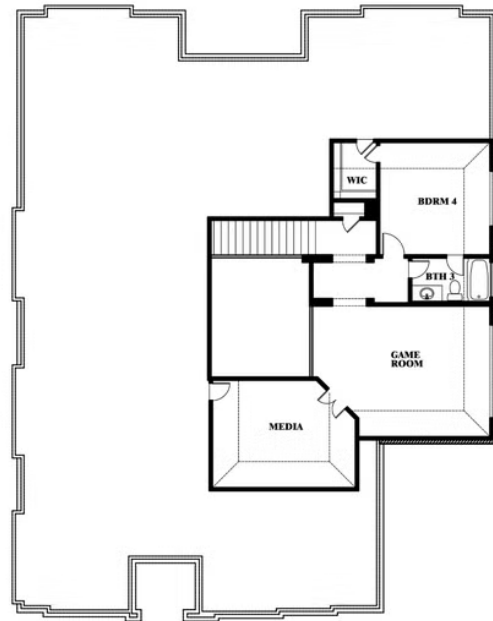

ELEVATION C

ELEVATION C

Primrose V

MOCKINGBIRD HEIGHTS

1134 S BLUEBIRD LANE, MIDLOTHIAN, TX 76065

Primrose V