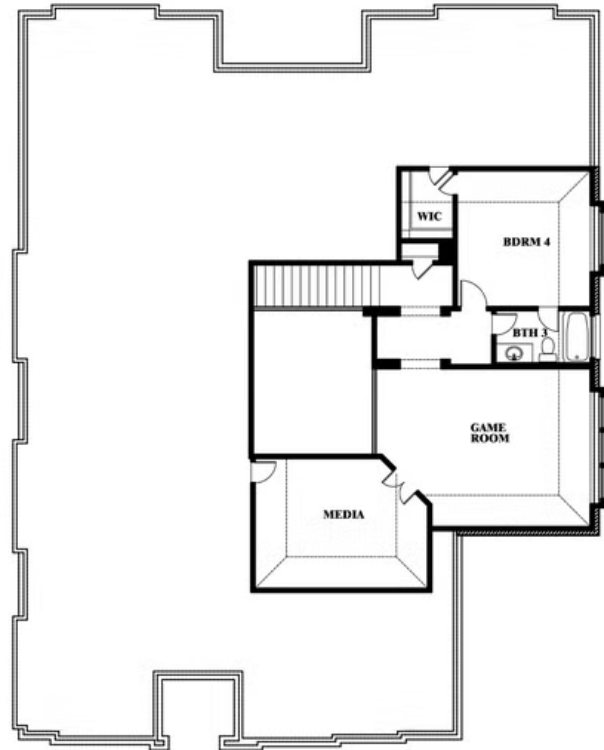

Primrose V

HOMES FROM
\$644,990

CLASSIC SERIES

MOCKINGBIRD HEIGHTS

1134 S BLUEBIRD LANE, MIDLOTHIAN, TX 76065

3,700
SQUARE FEET

4
BEDROOMS

3.5
BATHROOMS

3
CAR GARAGE

ELEVATION A

ELEVATION B

ELEVATION C

Primrose V

MOCKINGBIRD HEIGHTS

1134 S BLUEBIRD LANE, MIDLOTHIAN, TX 76065

Primrose V

This brochure is for general informational purposes and is to be used as a guide only. Changes may be made during the development process and floorplans, dimensions, fixtures, fittings, finishes and specifications are subject to change without notice. Window placement, balcony configuration, wardrobe sizes and living areas may vary slightly within each plan type. EQUAL HOUSING OPPORTUNITY