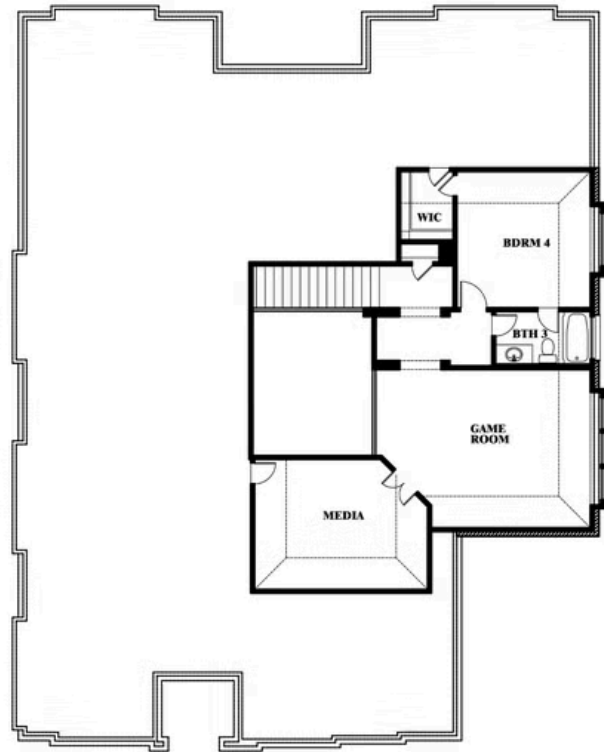

Primrose V

HOMES FROM
\$None

CLASSIC SERIES

MOCKINGBIRD HEIGHTS

1134 S BLUEBIRD LANE, MIDLOTHIAN, TX 76065

3,700
SQUARE FEET

4
BEDROOMS

3.5
BATHROOMS

3
CAR GARAGE

ELEVATION A

ELEVATION B

ELEVATION B

ELEVATION C

ELEVATION C

Primrose V

MOCKINGBIRD HEIGHTS

1134 S BLUEBIRD LANE, MIDLOTHIAN, TX 76065

Primrose V

This brochure is for general informational purposes and is to be used as a guide only. Changes may be made during the development process and floorplans, dimensions, fixtures, fittings, finishes and specifications are subject to change without notice. Window placement, balcony configuration, wardrobe sizes and living areas may vary slightly within each plan type. EQUAL HOUSING OPPORTUNITY