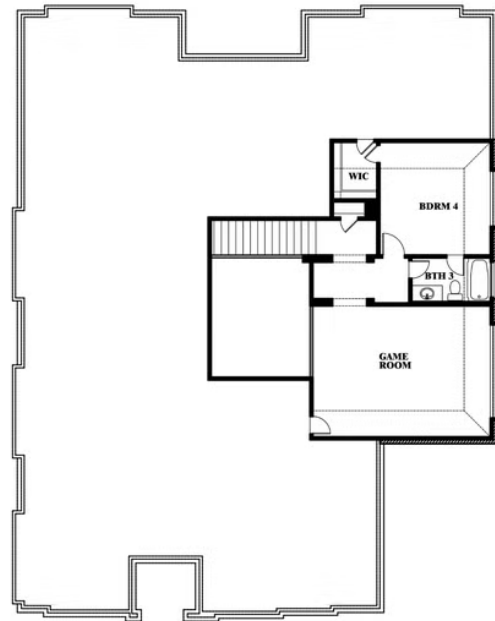

ELEVATION C

ELEVATION C

Primrose IV

MOCKINGBIRD HEIGHTS

1134 S BLUEBIRD LANE, MIDLOTHIAN, TX 76065

Primrose IV