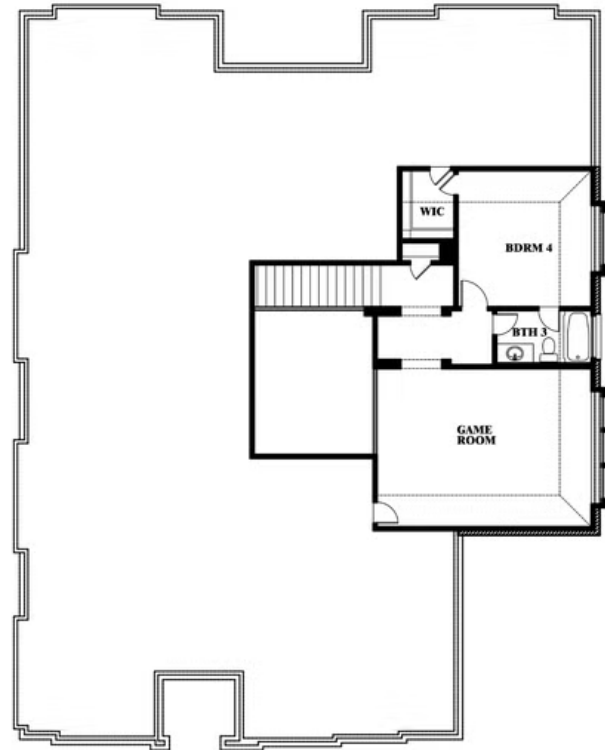

Primrose IV

HOMES FROM
\$632,990

CLASSIC SERIES

MOCKINGBIRD HEIGHTS

1134 S BLUEBIRD LANE, MIDLOTHIAN, TX 76065

3,516
SQUARE FEET

3
BEDROOMS

3.5
BATHROOMS

3
CAR GARAGE

ELEVATION A

ELEVATION B

ELEVATION B

ELEVATION C

ELEVATION C

Primrose IV

MOCKINGBIRD HEIGHTS

1134 S BLUEBIRD LANE, MIDLOTHIAN, TX 76065

Primrose IV

This brochure is for general informational purposes and is to be used as a guide only. Changes may be made during the development process and floorplans, dimensions, fixtures, fittings, finishes and specifications are subject to change without notice. Window placement, balcony configuration, wardrobe sizes and living areas may vary slightly within each plan type. EQUAL HOUSING OPPORTUNITY