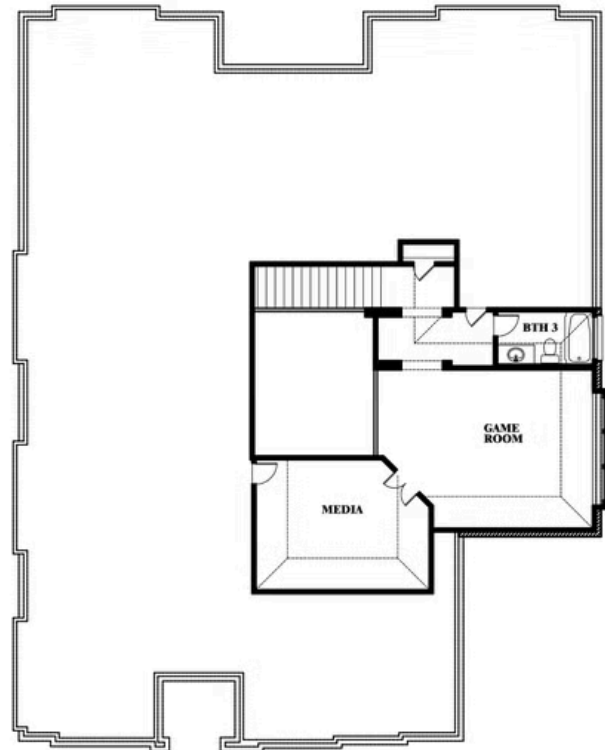

Primrose III

HOMES FROM
\$None

CLASSIC SERIES

MOCKINGBIRD HEIGHTS

1134 S BLUEBIRD LANE, MIDLOTHIAN, TX 76065

3,483
SQUARE FEET

3
BEDROOMS

3.5
BATHROOMS

3
CAR GARAGE

Primrose III

MOCKINGBIRD HEIGHTS

1134 S BLUEBIRD LANE, MIDLOTHIAN, TX 76065

Primrose III

This brochure is for general informational purposes and is to be used as a guide only. Changes may be made during the development process and floorplans, dimensions, fixtures, fittings, finishes and specifications are subject to change without notice. Window placement, balcony configuration, wardrobe sizes and living areas may vary slightly within each plan type. EQUAL HOUSING OPPORTUNITY