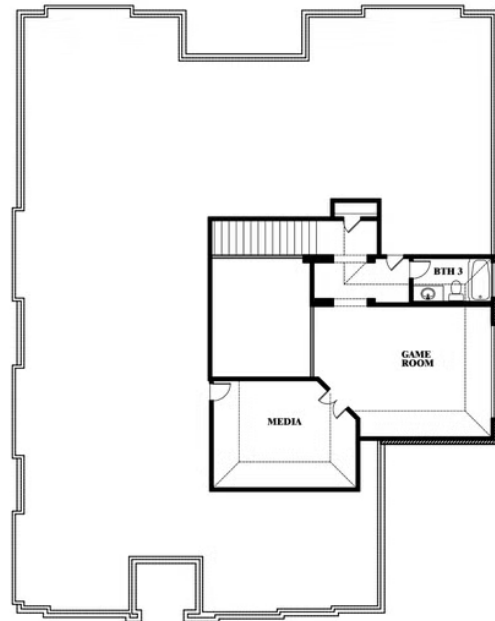

ELEVATION C

Primrose III

MOCKINGBIRD HEIGHTS

1134 S BLUEBIRD LANE, MIDLOTHIAN, TX 76065

Primrose III