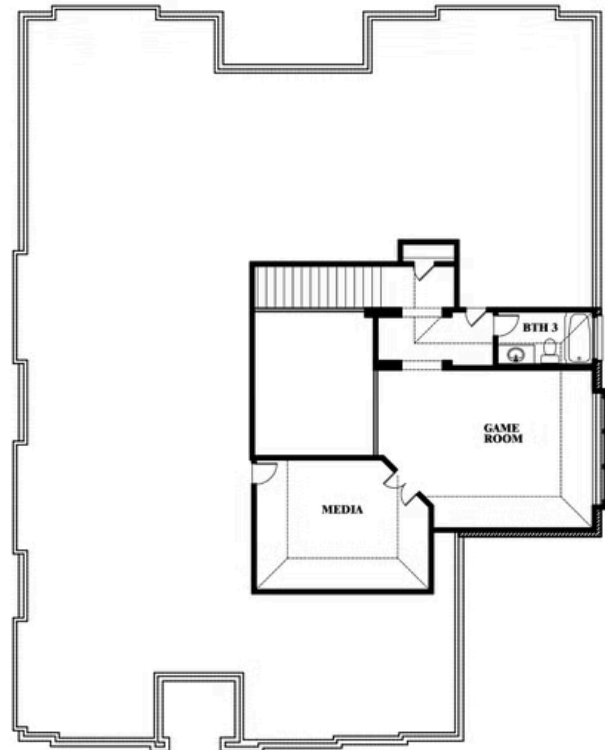

Primrose III

MOCKINGBIRD HEIGHTS

1134 S BLUEBIRD LANE, MIDLOTHIAN, TX 76065

Primrose III

This brochure is for general informational purposes and is to be used as a guide only. Changes may be made during the development process and floorplans, dimensions, fixtures, fittings, finishes and specifications are subject to change without notice. Window placement, balcony configuration, wardrobe sizes and living areas may vary slightly within each plan type. EQUAL HOUSING OPPORTUNITY