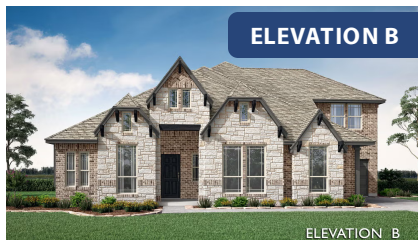

Primrose II

HOMES FROM
\$620,990

CLASSIC SERIES

MOCKINGBIRD HEIGHTS

1134 S BLUEBIRD LANE, MIDLOTHIAN, TX 76065

3,299
SQUARE FEET

3
BEDROOMS

3.5
BATHROOMS

3
CAR GARAGE

ELEVATION A

ELEVATION B

ELEVATION B

ELEVATION C

ELEVATION C

Primrose II

MOCKINGBIRD HEIGHTS