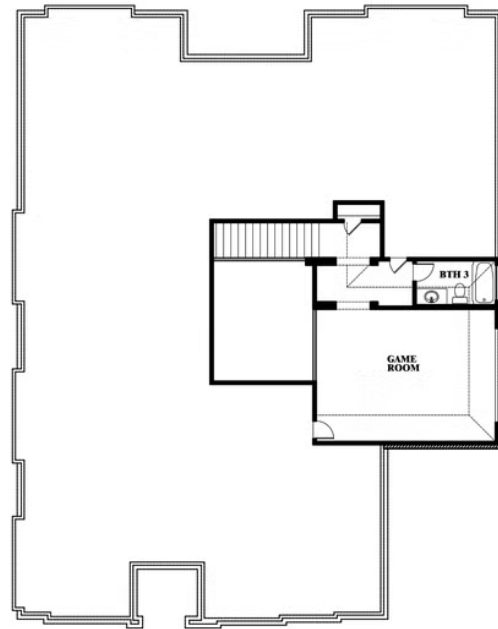

ELEVATION C

Primrose II

MOCKINGBIRD HEIGHTS

1134 S BLUEBIRD LANE, MIDLOTHIAN, TX 76065

Primrose II