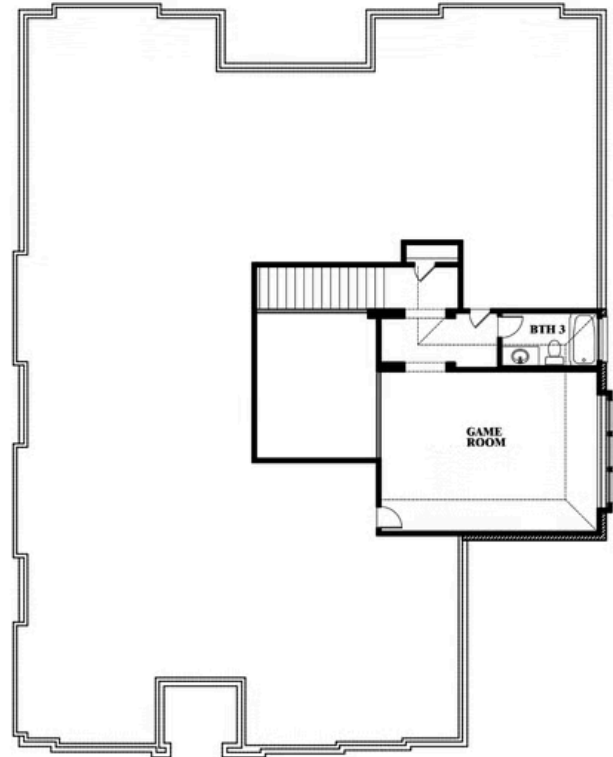

Primrose II

MOCKINGBIRD HEIGHTS

1134 S BLUEBIRD LANE, MIDLOTHIAN, TX 76065

Primrose II

This brochure is for general informational purposes and is to be used as a guide only. Changes may be made during the development process and floorplans, dimensions, fixtures, fittings, finishes and specifications are subject to change without notice. Window placement, balcony configuration, wardrobe sizes and living areas may vary slightly within each plan type. **EQUAL HOUSING OPPORTUNITY**